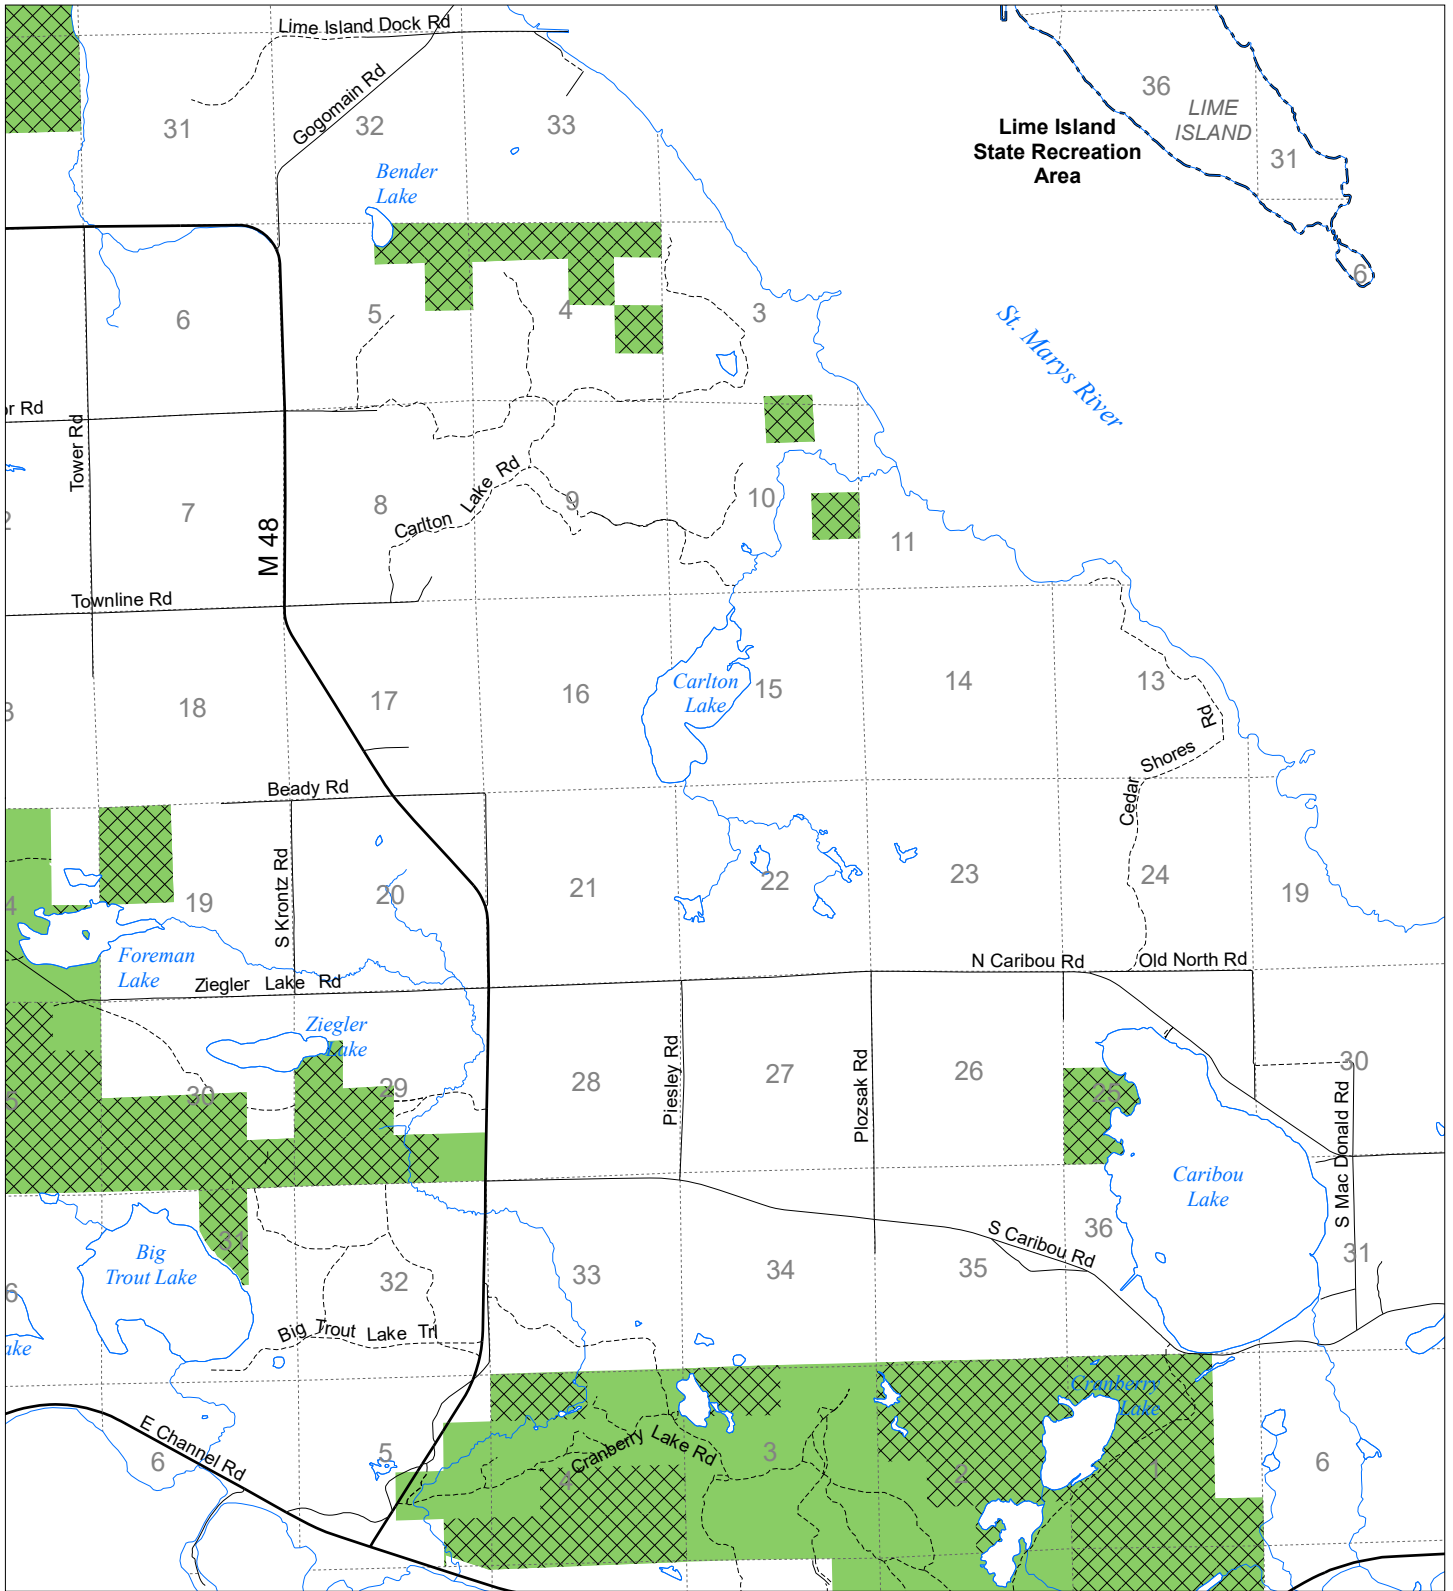

Fuelwood Collection
Chippewa County
T42N, R03E

- State land open to fuelwood collection
- State land closed to fuelwood collection

Effective: April 1, 2019