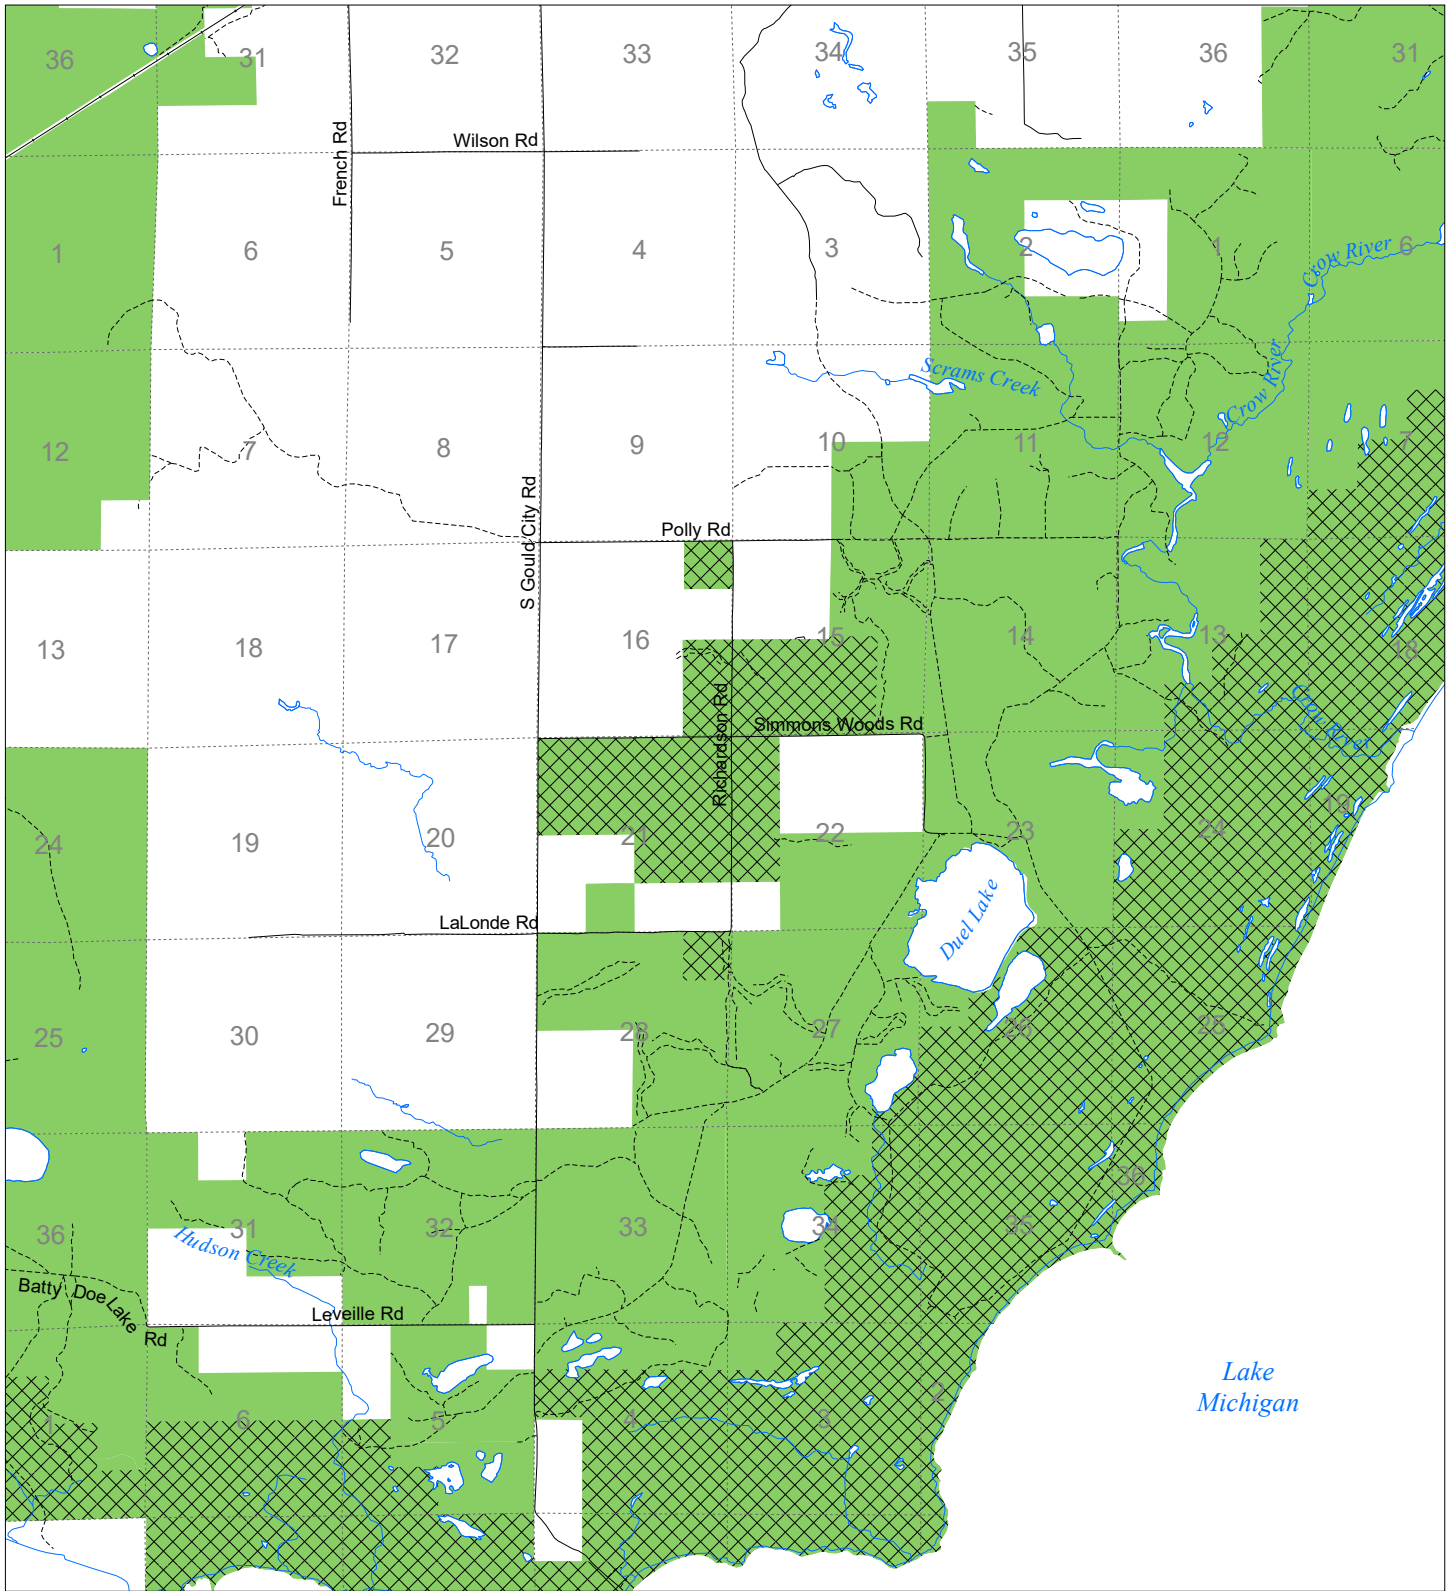

Fuelwood Collection
Mackinac County
T42N, R11W

- State land open to fuelwood collection
- State land closed to fuelwood collection

Effective: April 1, 2019