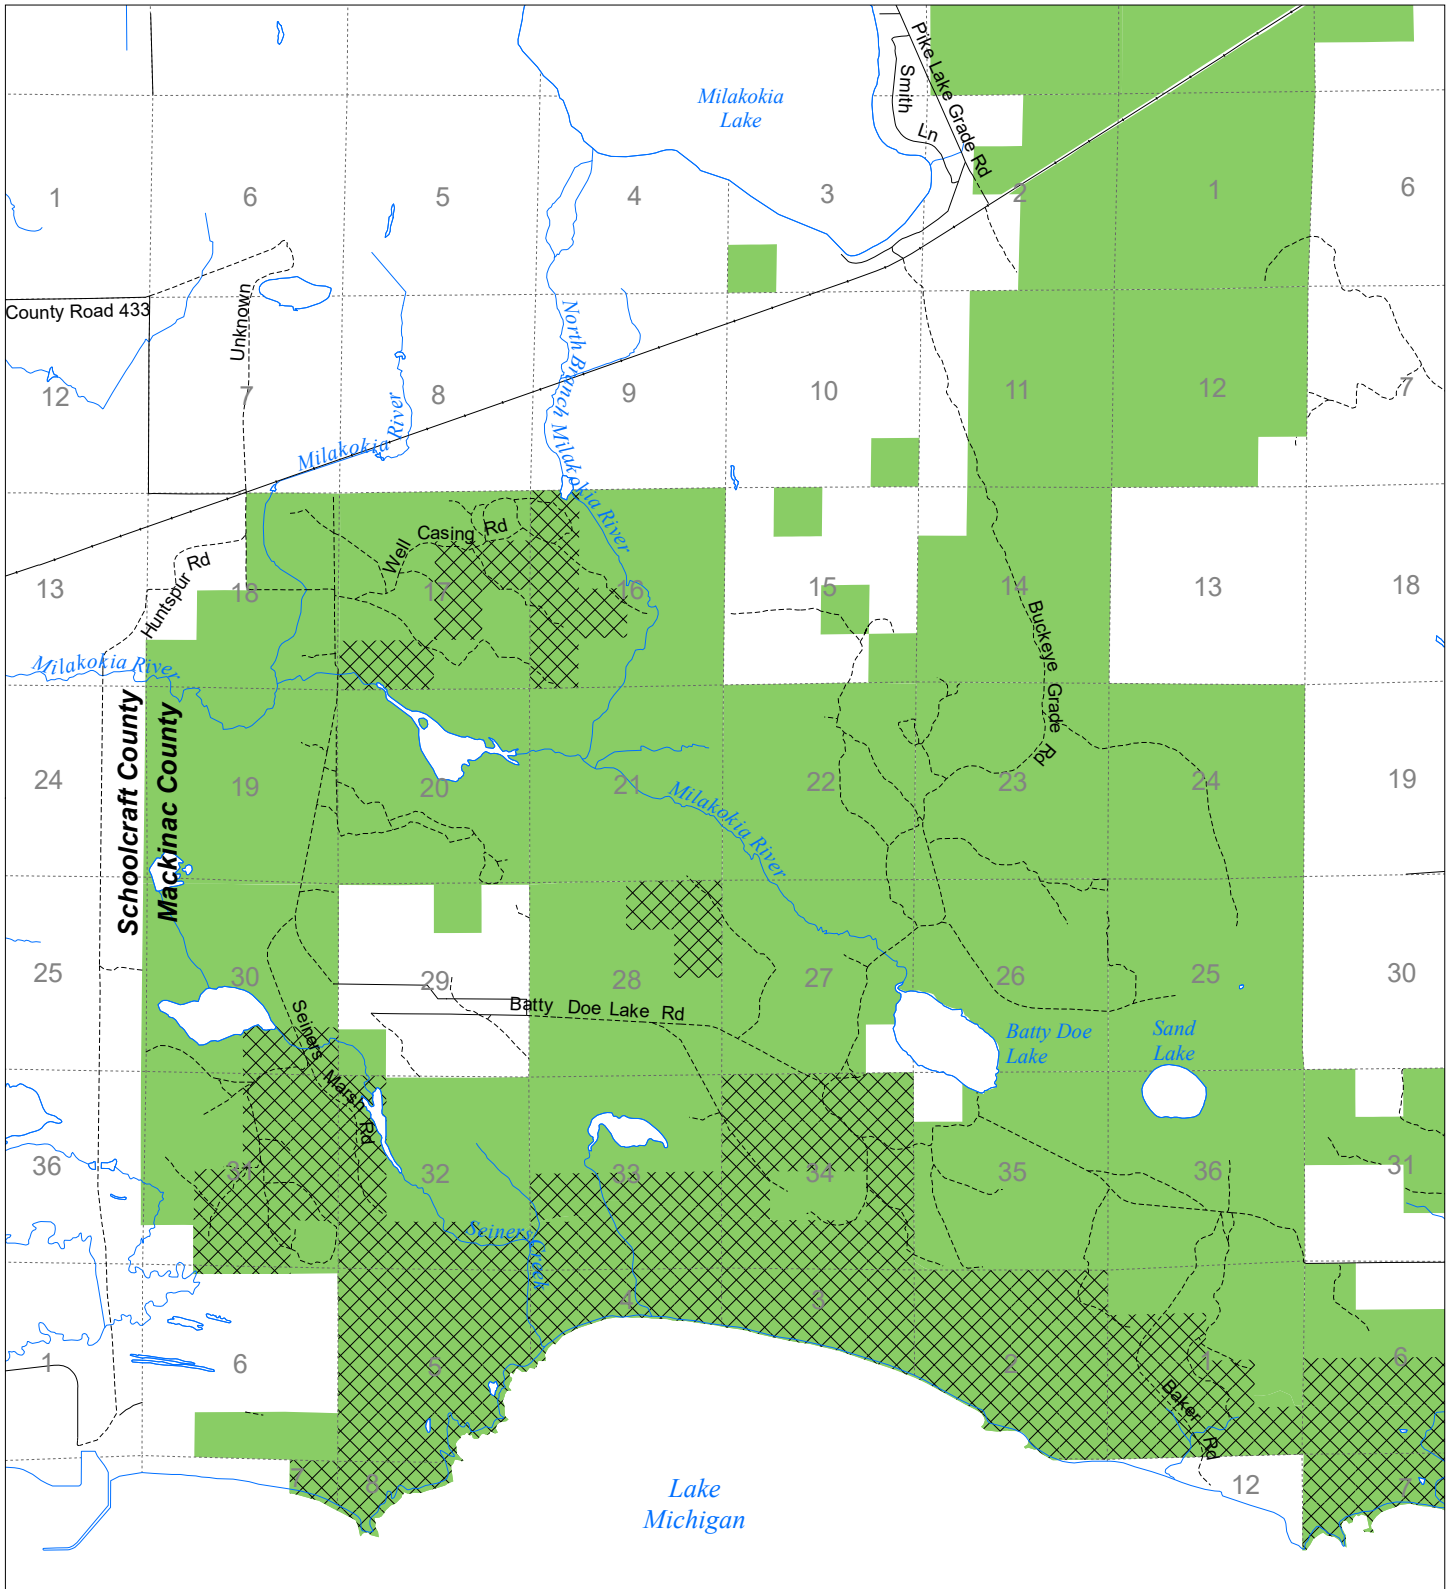

Fuelwood Collection
Mackinac County
T42N, R12W

- State land open to fuelwood collection
- State land closed to fuelwood collection

Effective: April 1, 2019