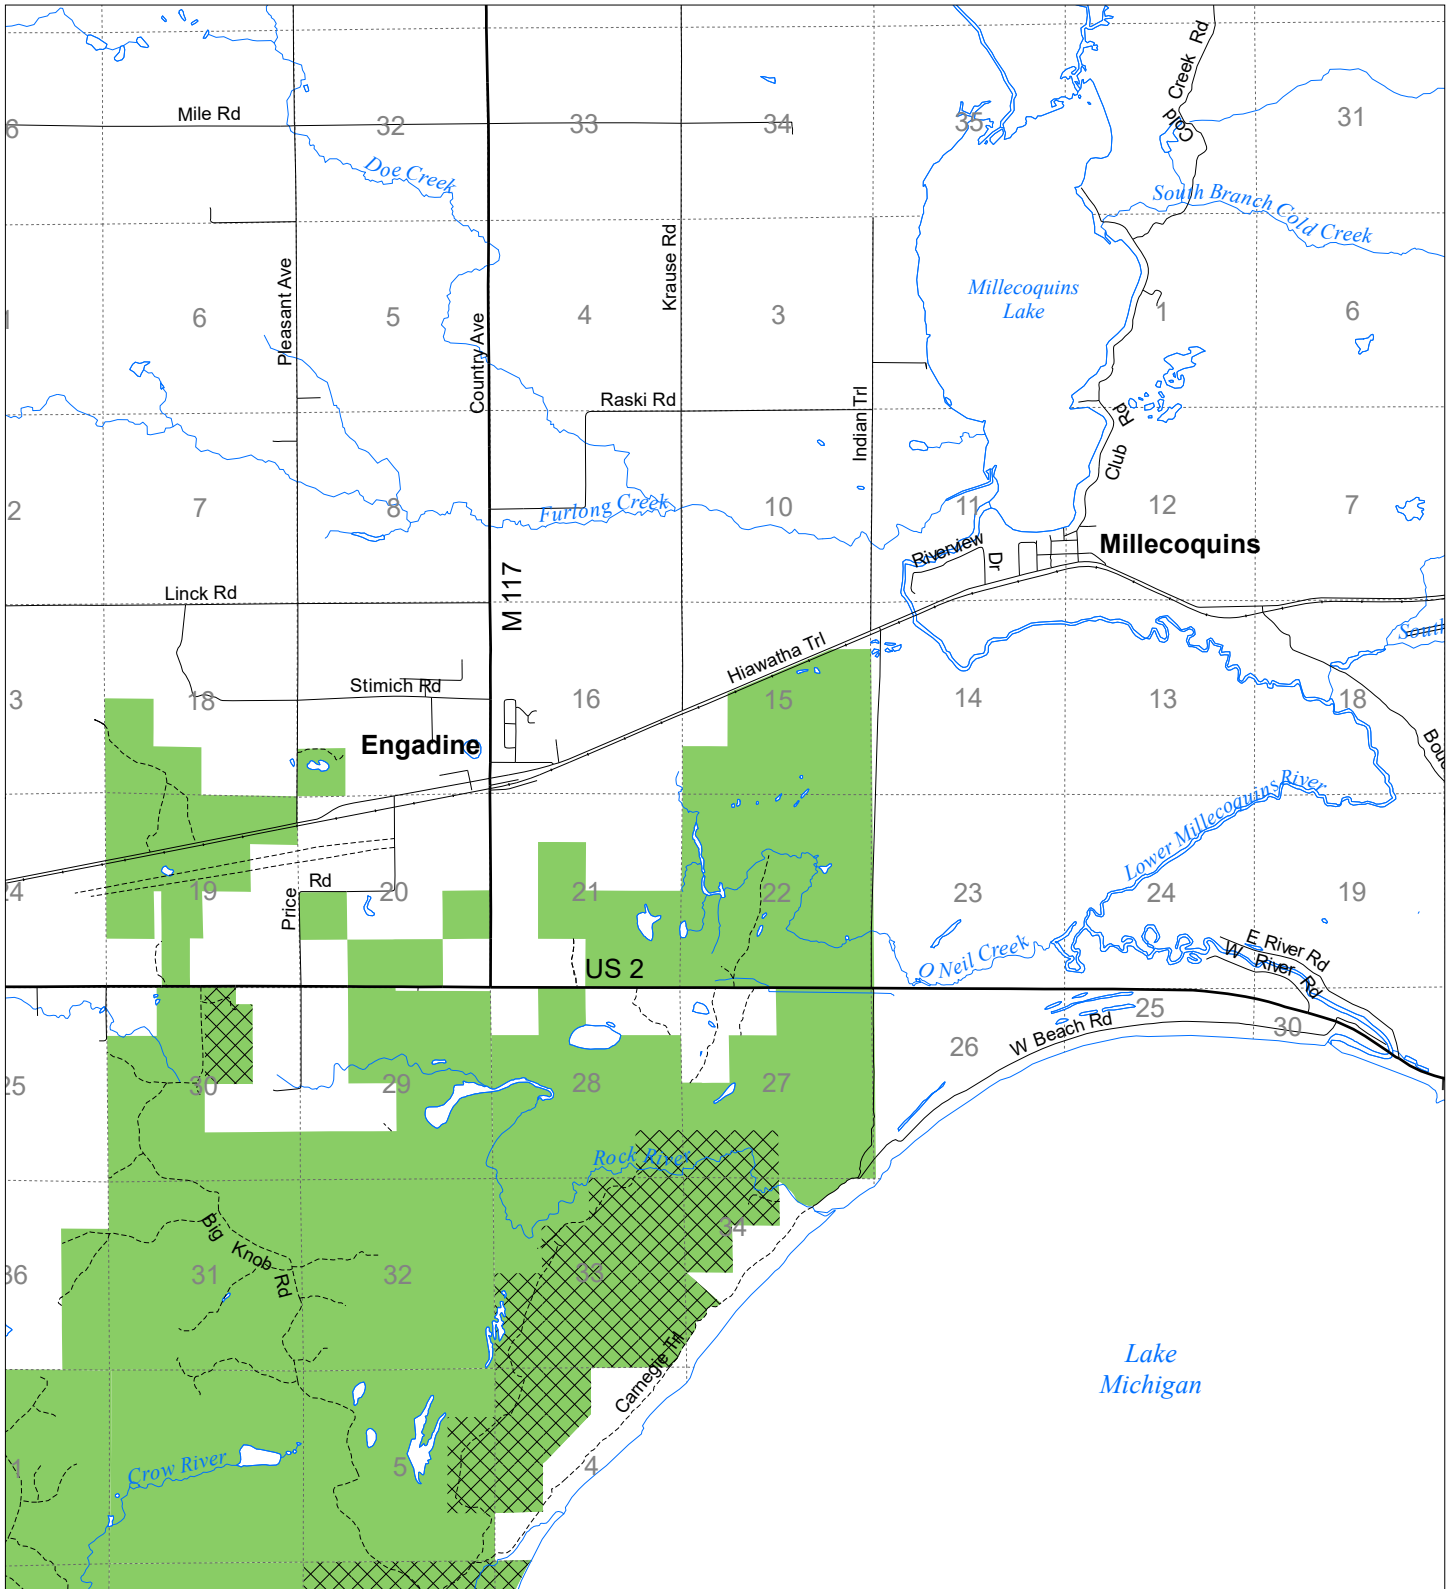

Fuelwood Collection  
Mackinac County  
**T43N, R10W**

- State land open to fuelwood collection
- State land closed to fuelwood collection

Effective: April 1, 2019