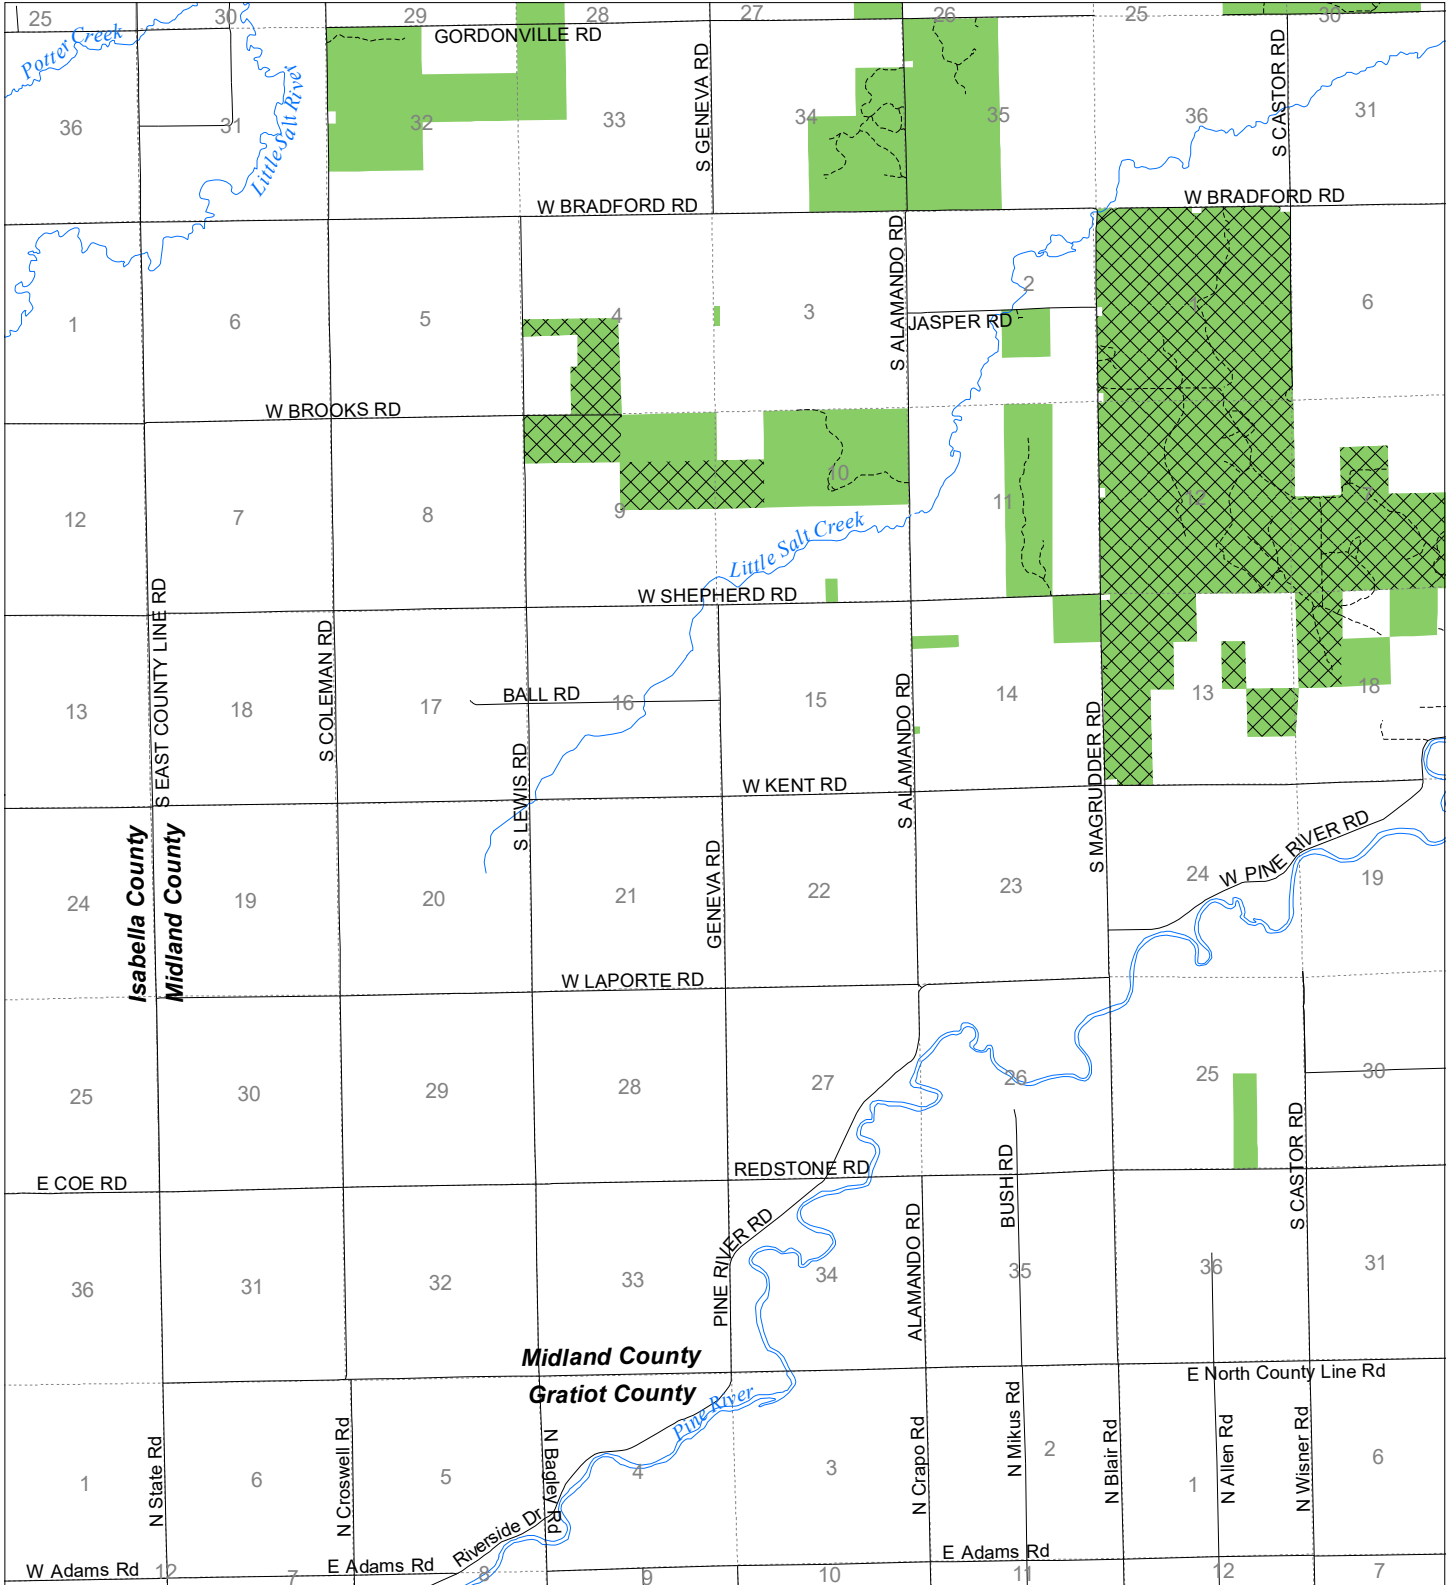

Fuelwood Collection Midland County T13N,R02W

- State land open to fuelwood collection
- State land closed to fuelwood collection

Effective: April 1, 2020