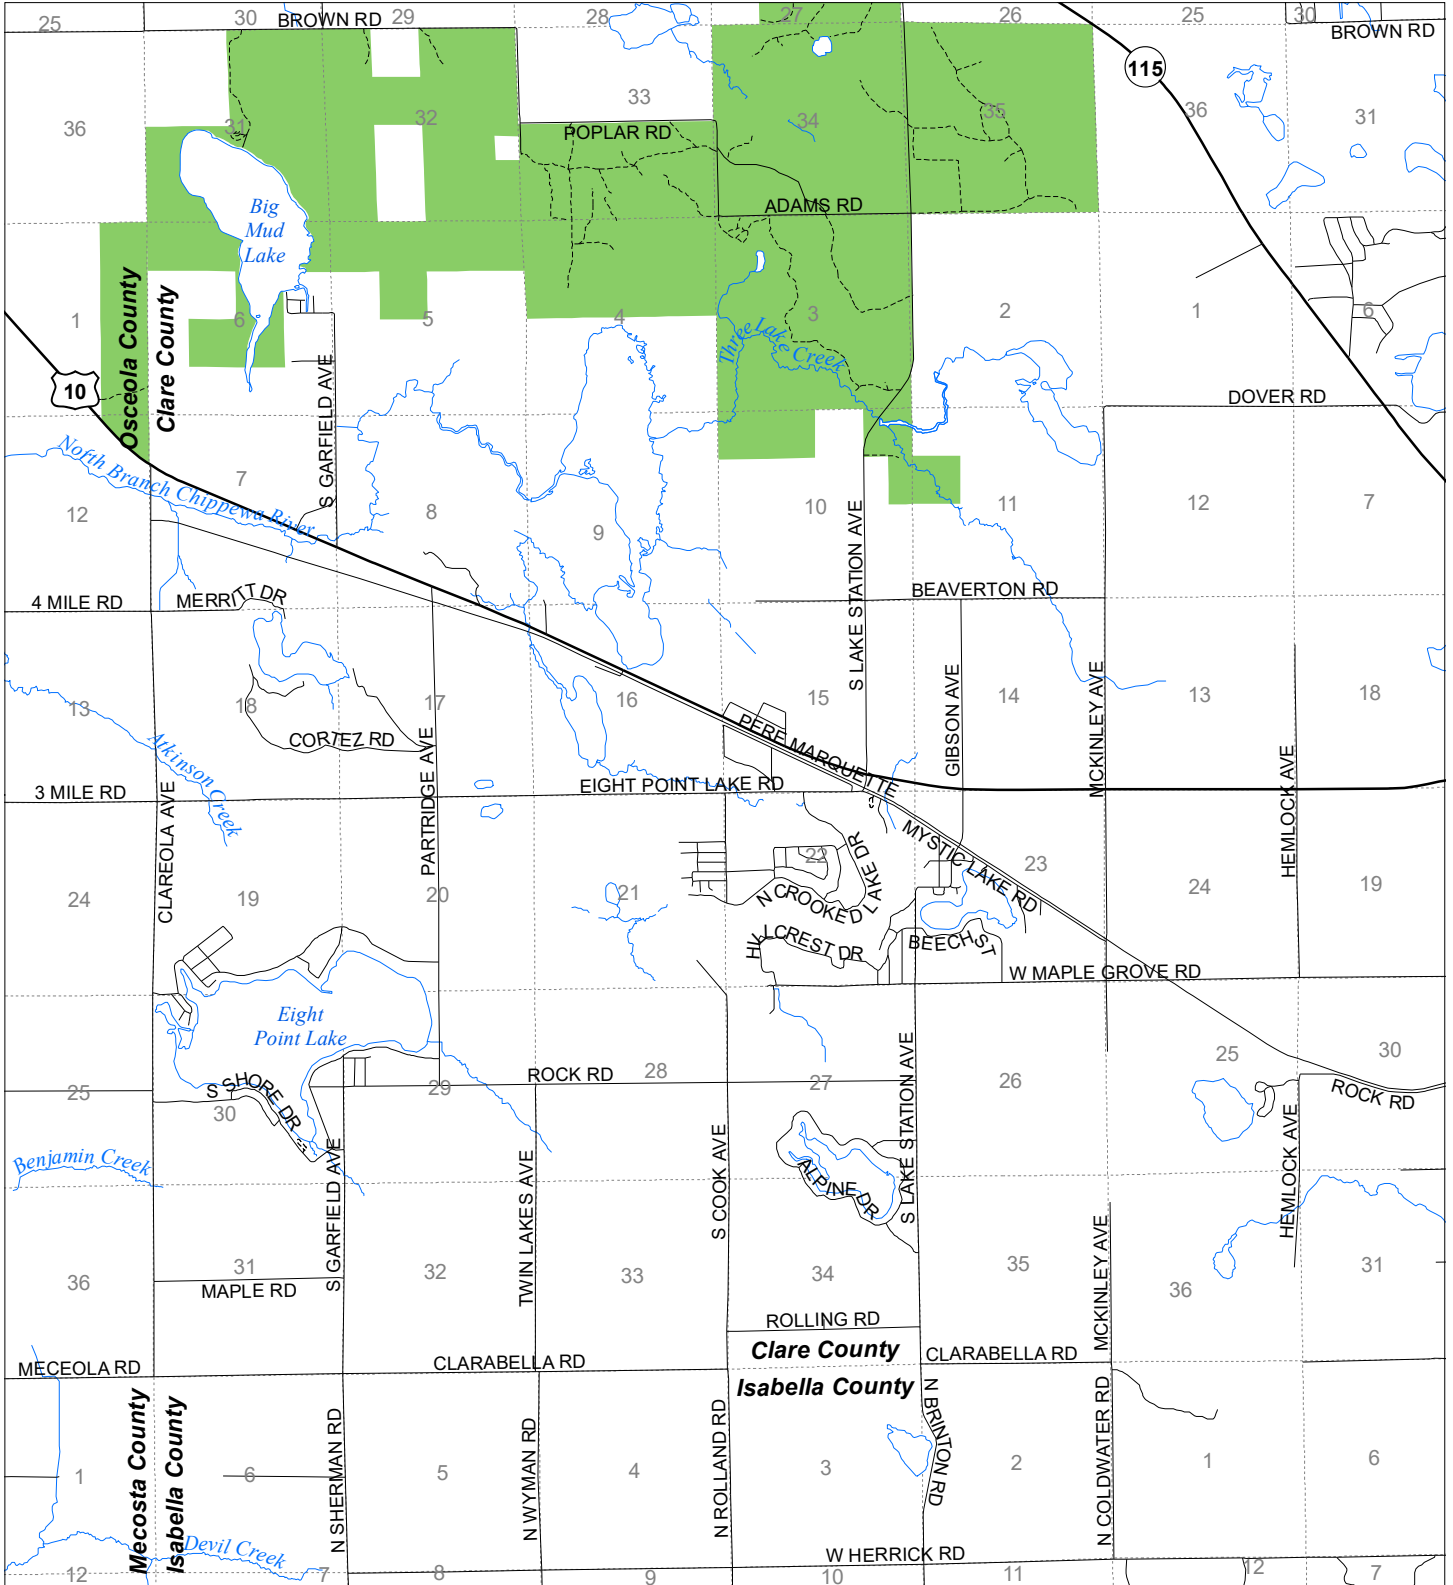

Fuelwood Collection Clare County T17N,R06W

- State land open to fuelwood collection
- State land closed to fuelwood collection

Effective: April 1, 2020