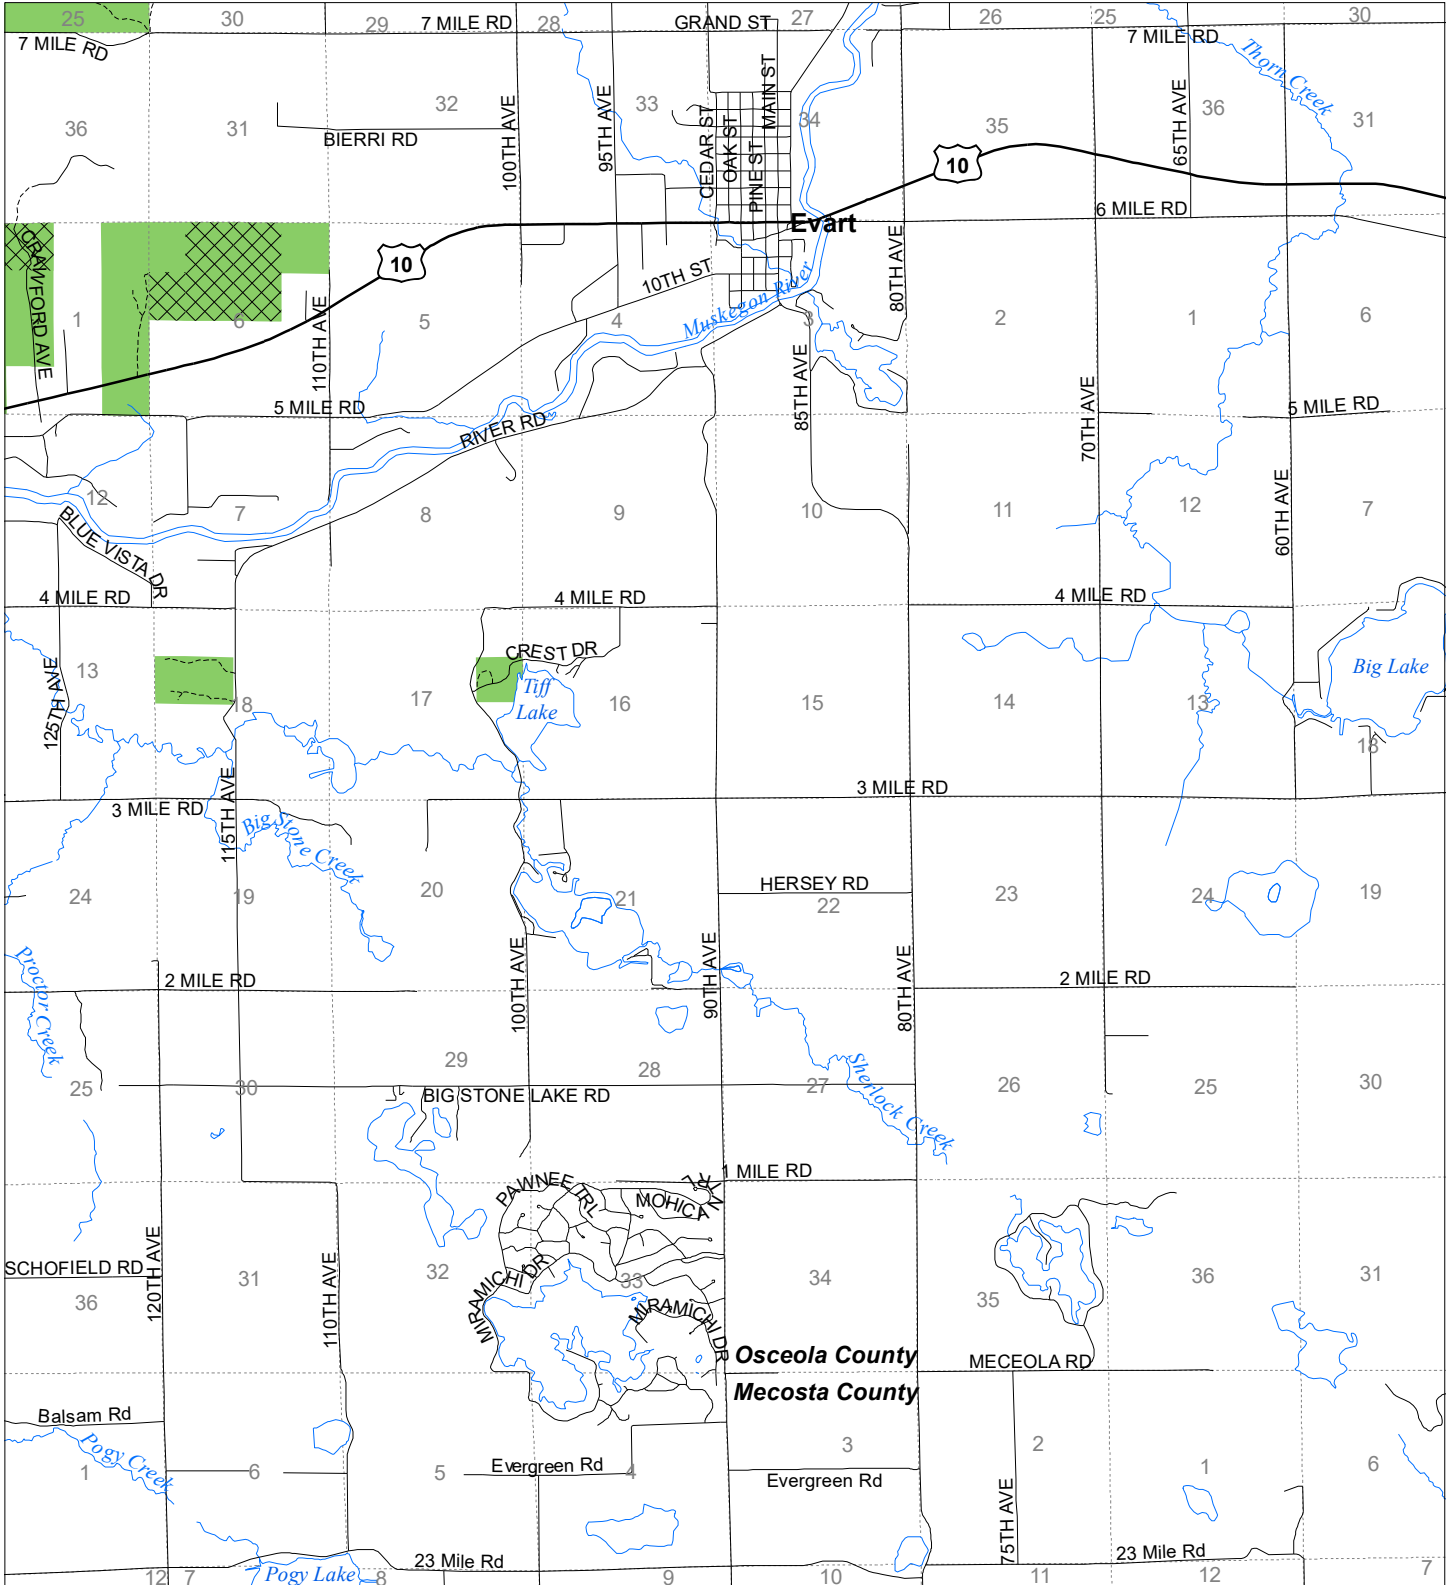

# Fuelwood Collection Osceola County T17N,R08W

- State land open to fuelwood collection
- State land closed to fuelwood collection

Effective: April 1, 2020