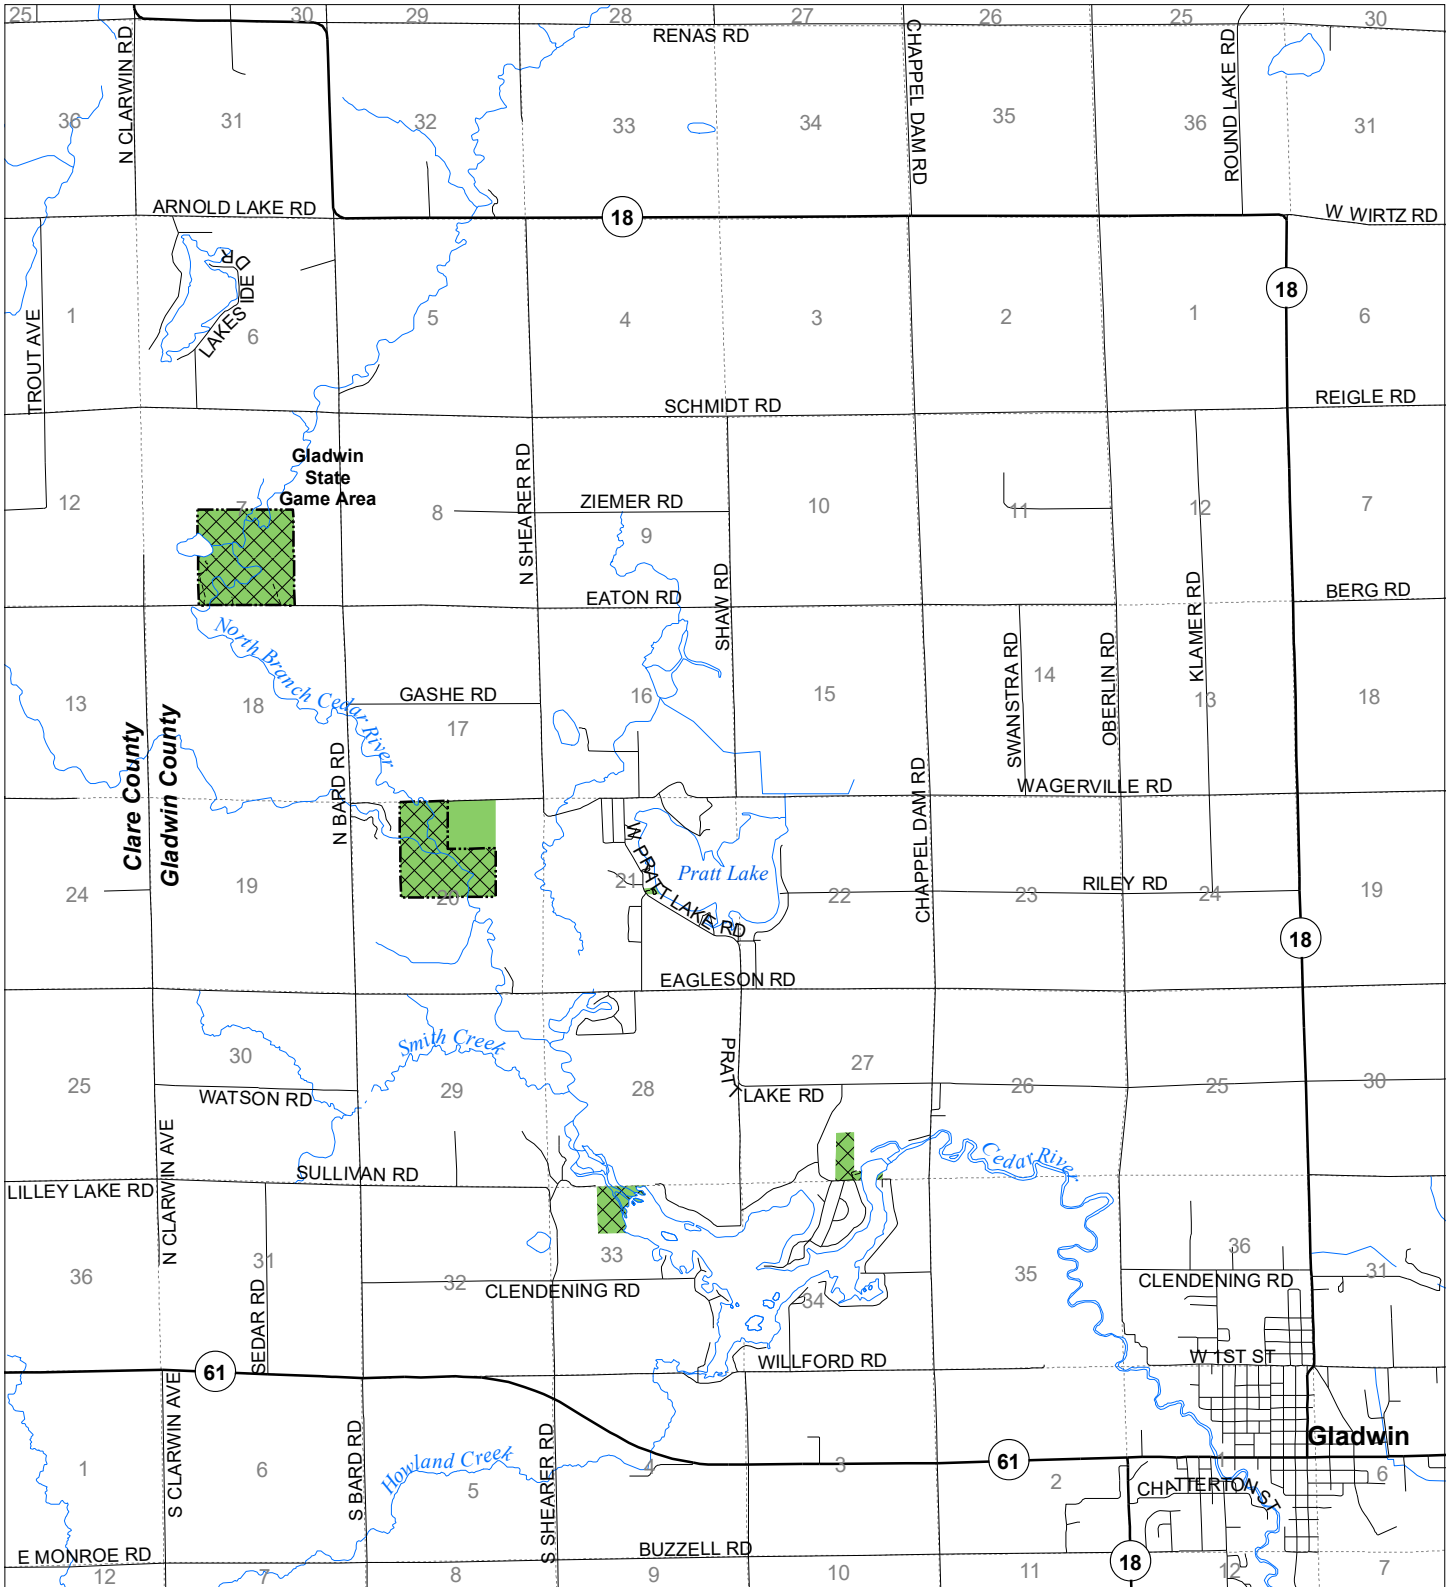

Fuelwood Collection Gladwin County T19N,R02W

- State land open to fuelwood collection
- State land closed to fuelwood collection

Effective: April 1, 2020