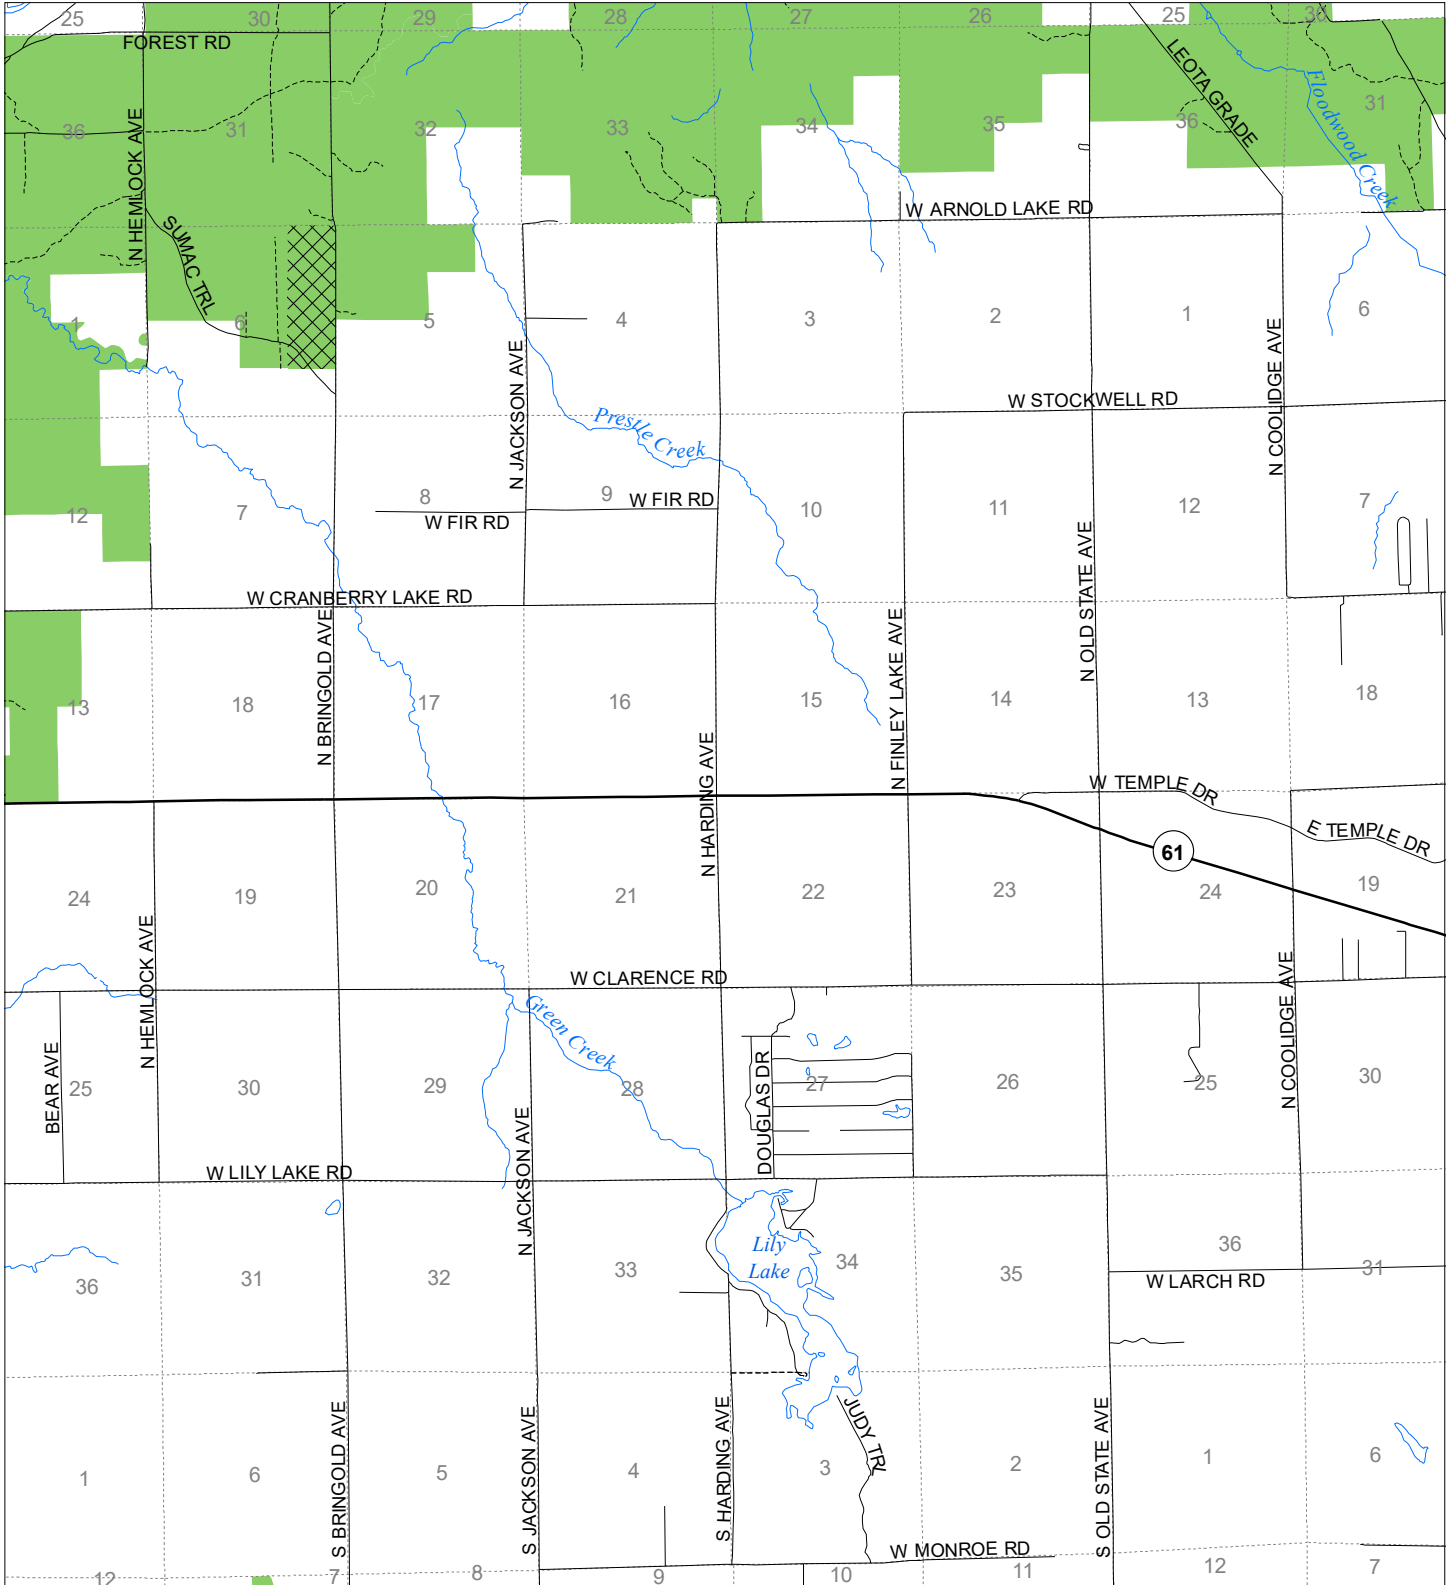

Fuelwood Collection Clare County T19N,R05W

- State land open to fuelwood collection
- State land closed to fuelwood collection

Effective: April 1, 2020