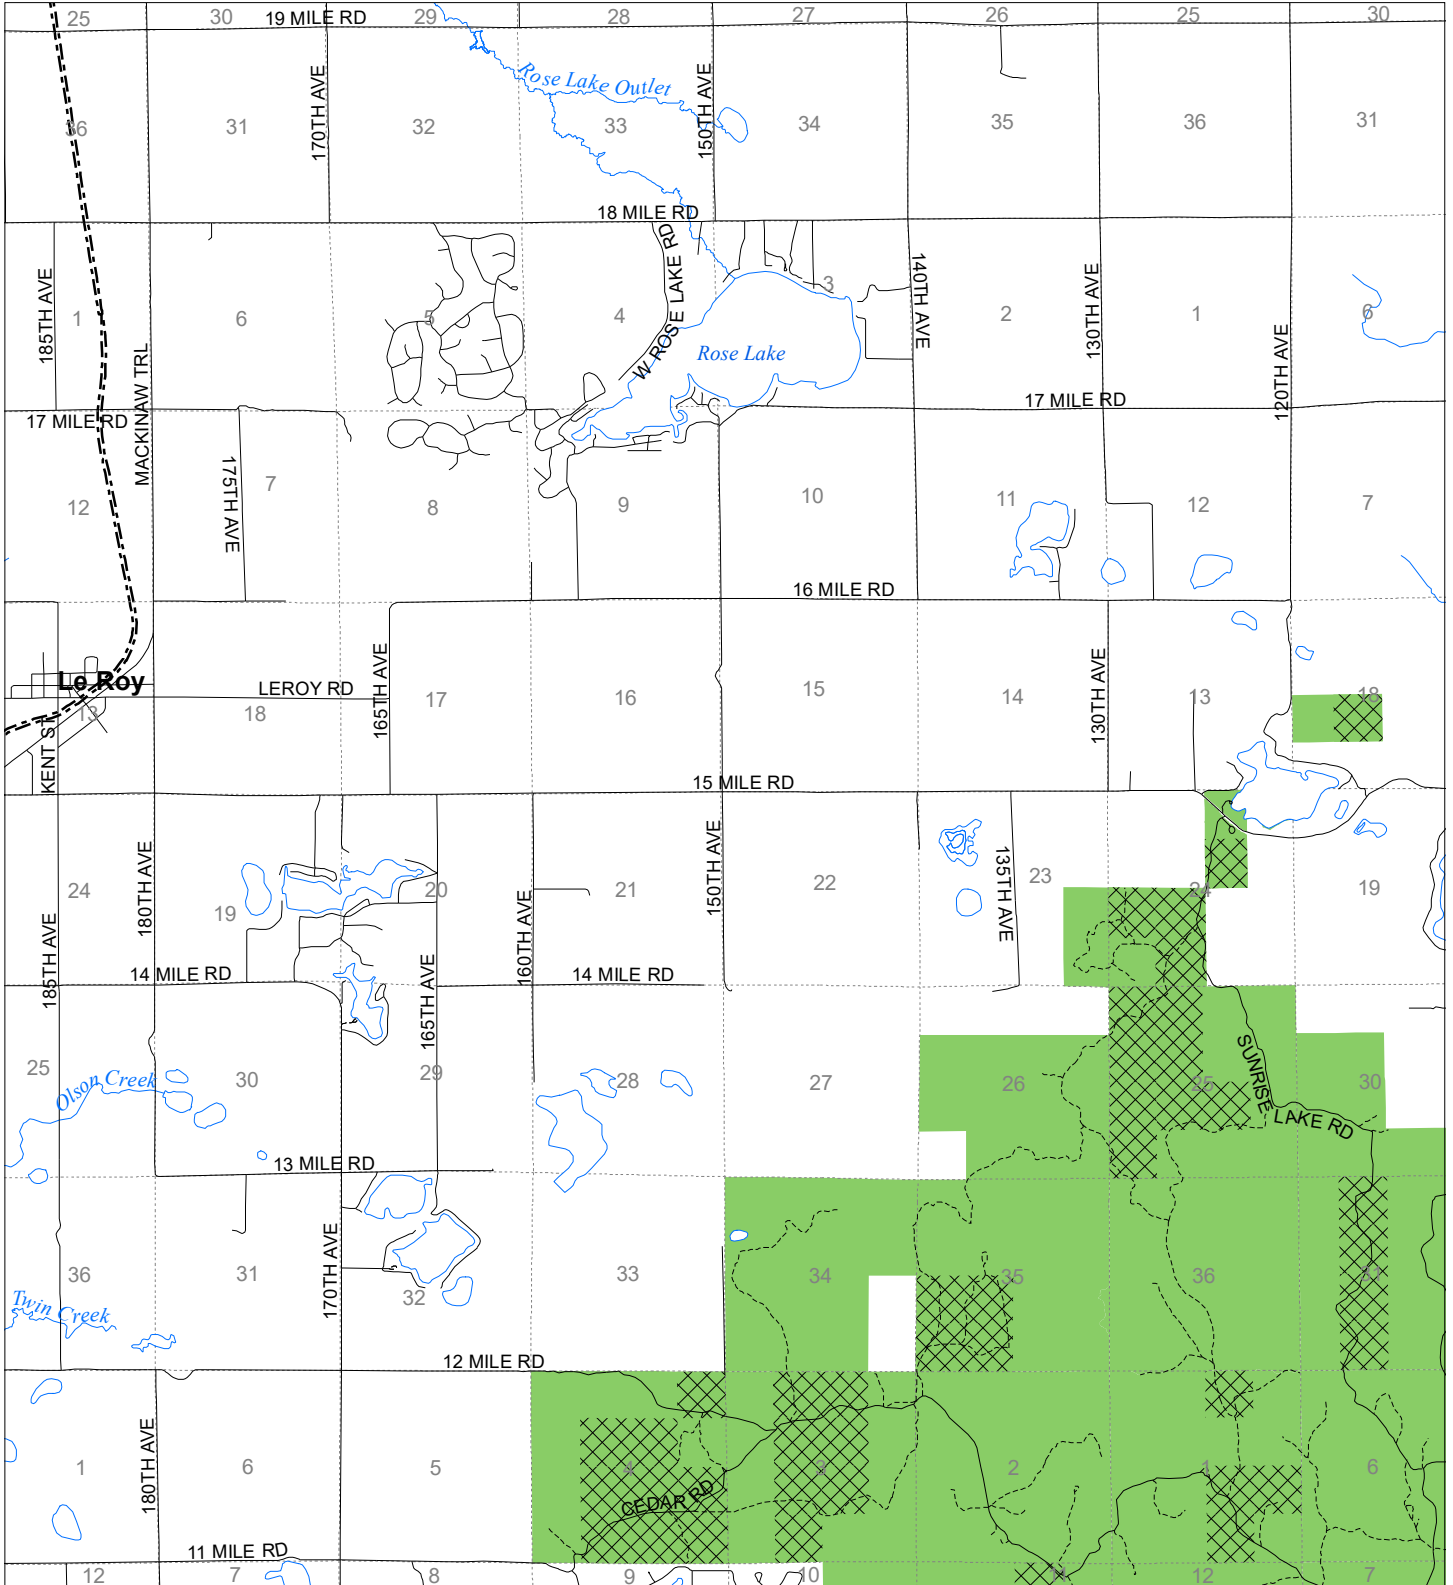

Fuelwood Collection Osceola County T19N,R09W

- State land open to fuelwood collection
- State land closed to fuelwood collection

Effective: April 1, 2020