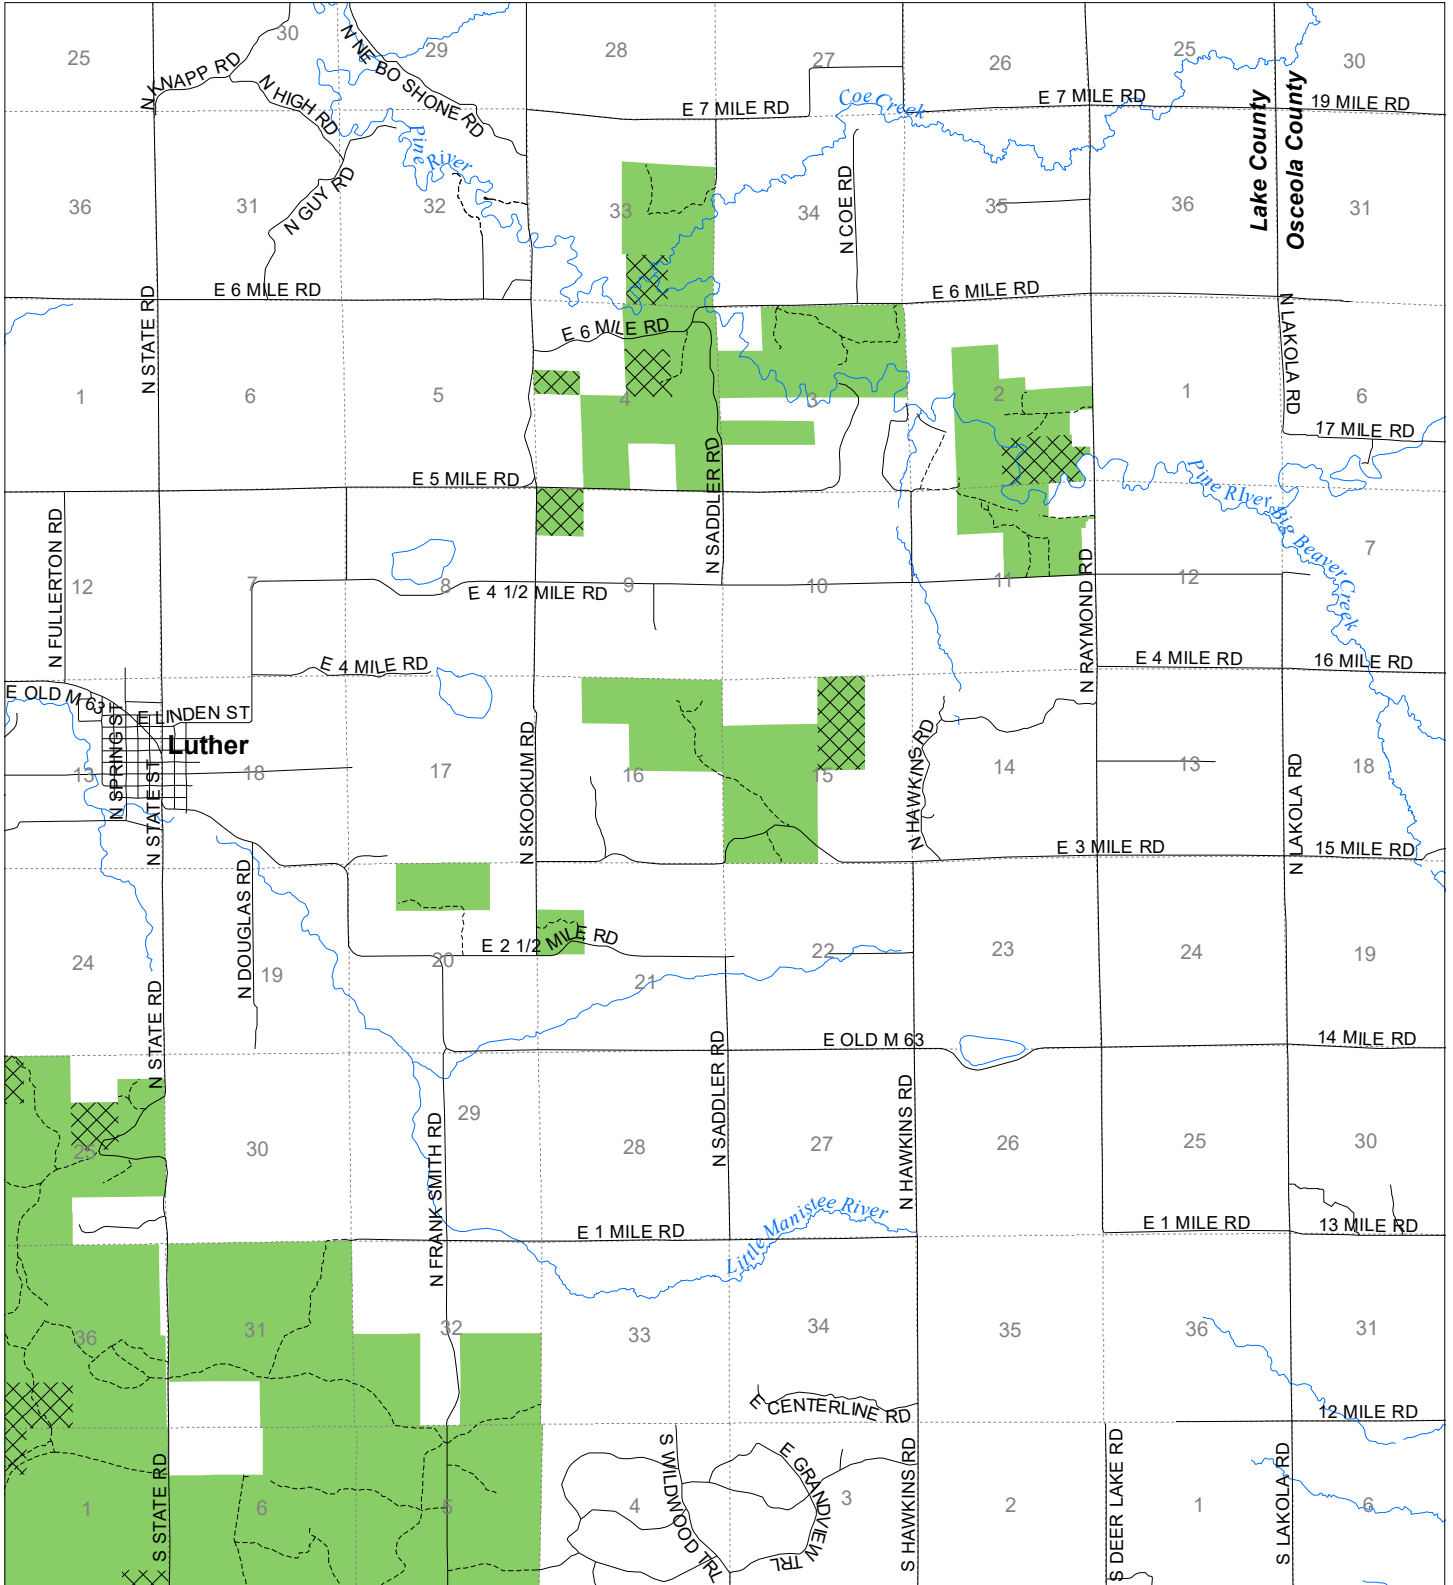

# Fuelwood Collection Lake County T19N,R11W

- State land open to fuelwood collection
- State land closed to fuelwood collection

Effective: April 1, 2020