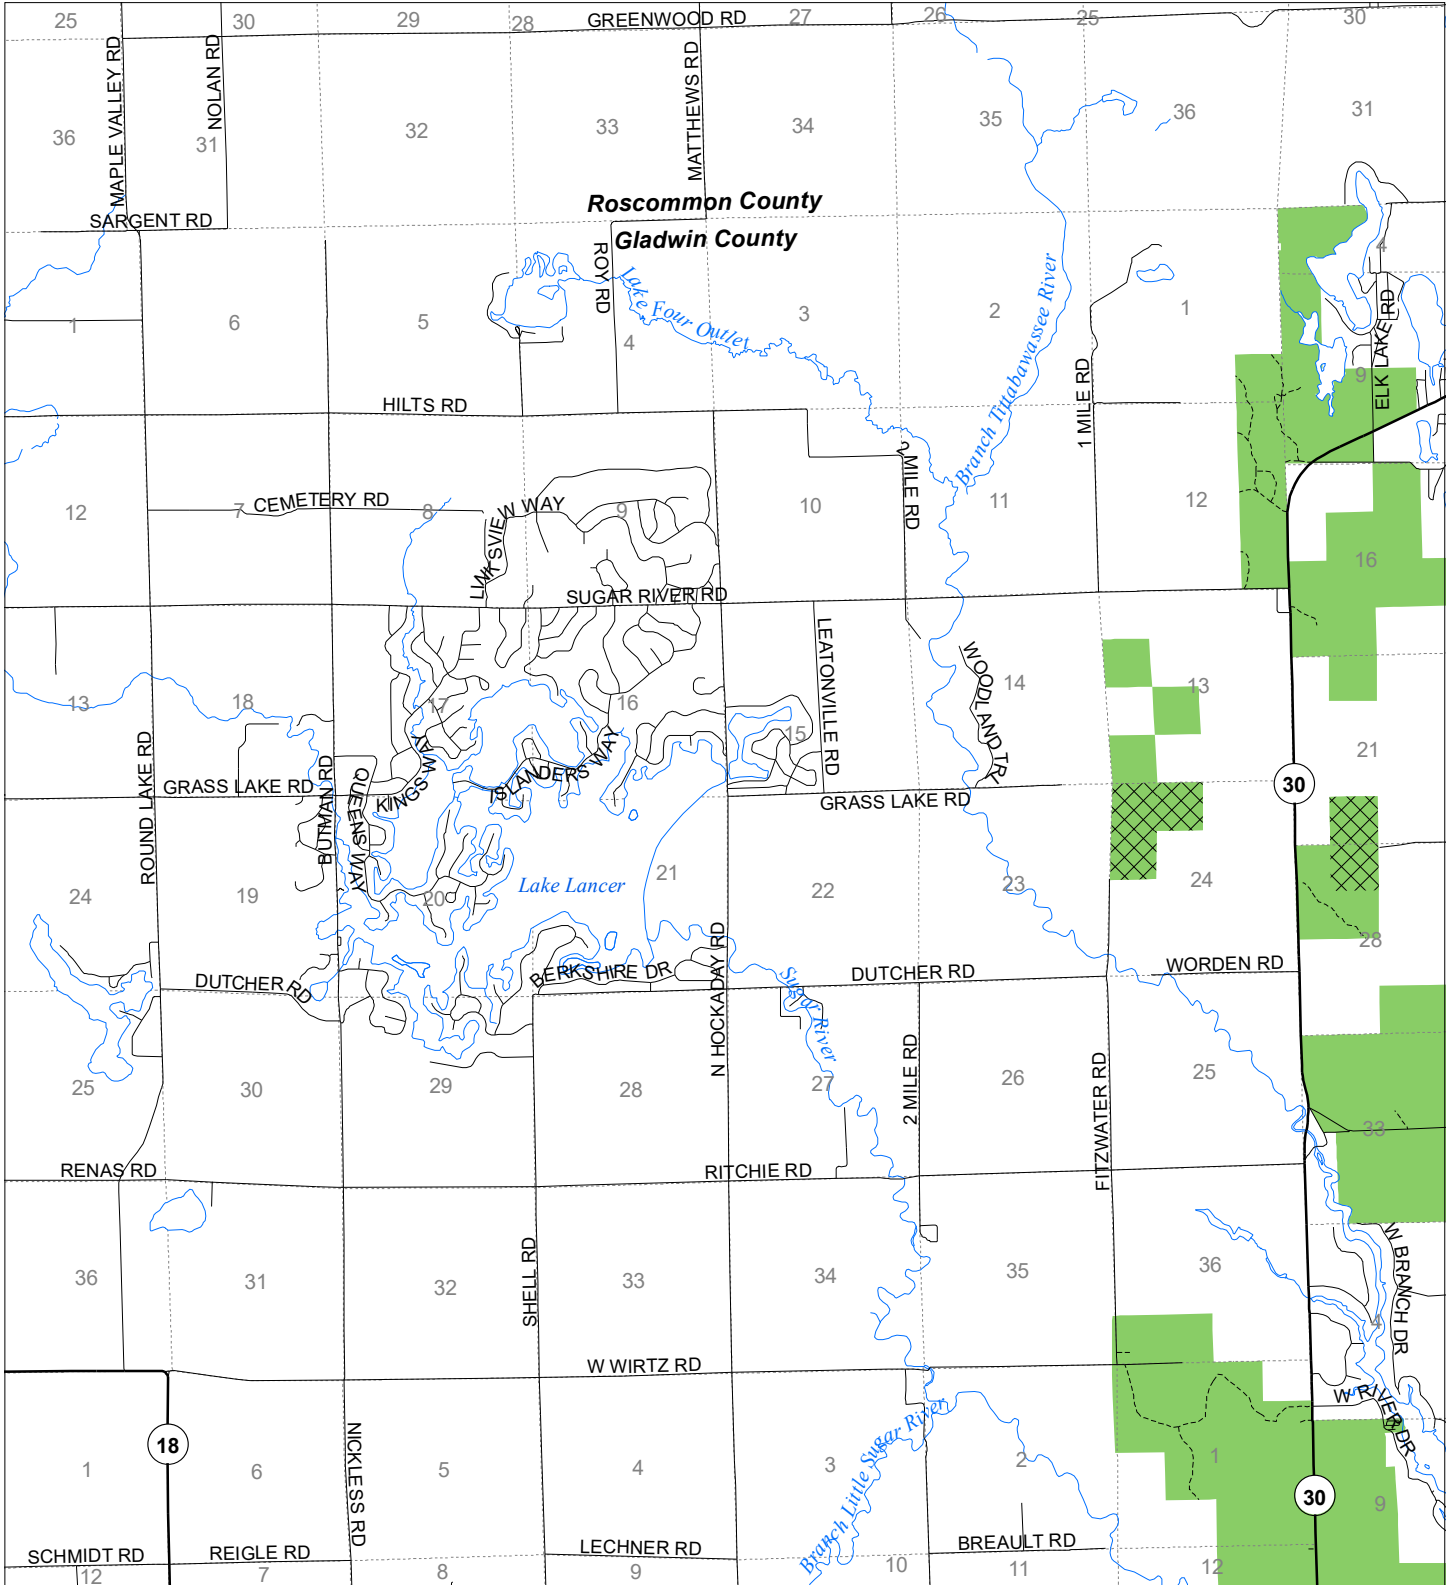

Fuelwood Collection
 Gladwin County
T20N,R01W

- State land open to fuelwood collection
- State land closed to fuelwood collection

Effective: April 1, 2020

Date: 03/20/2020