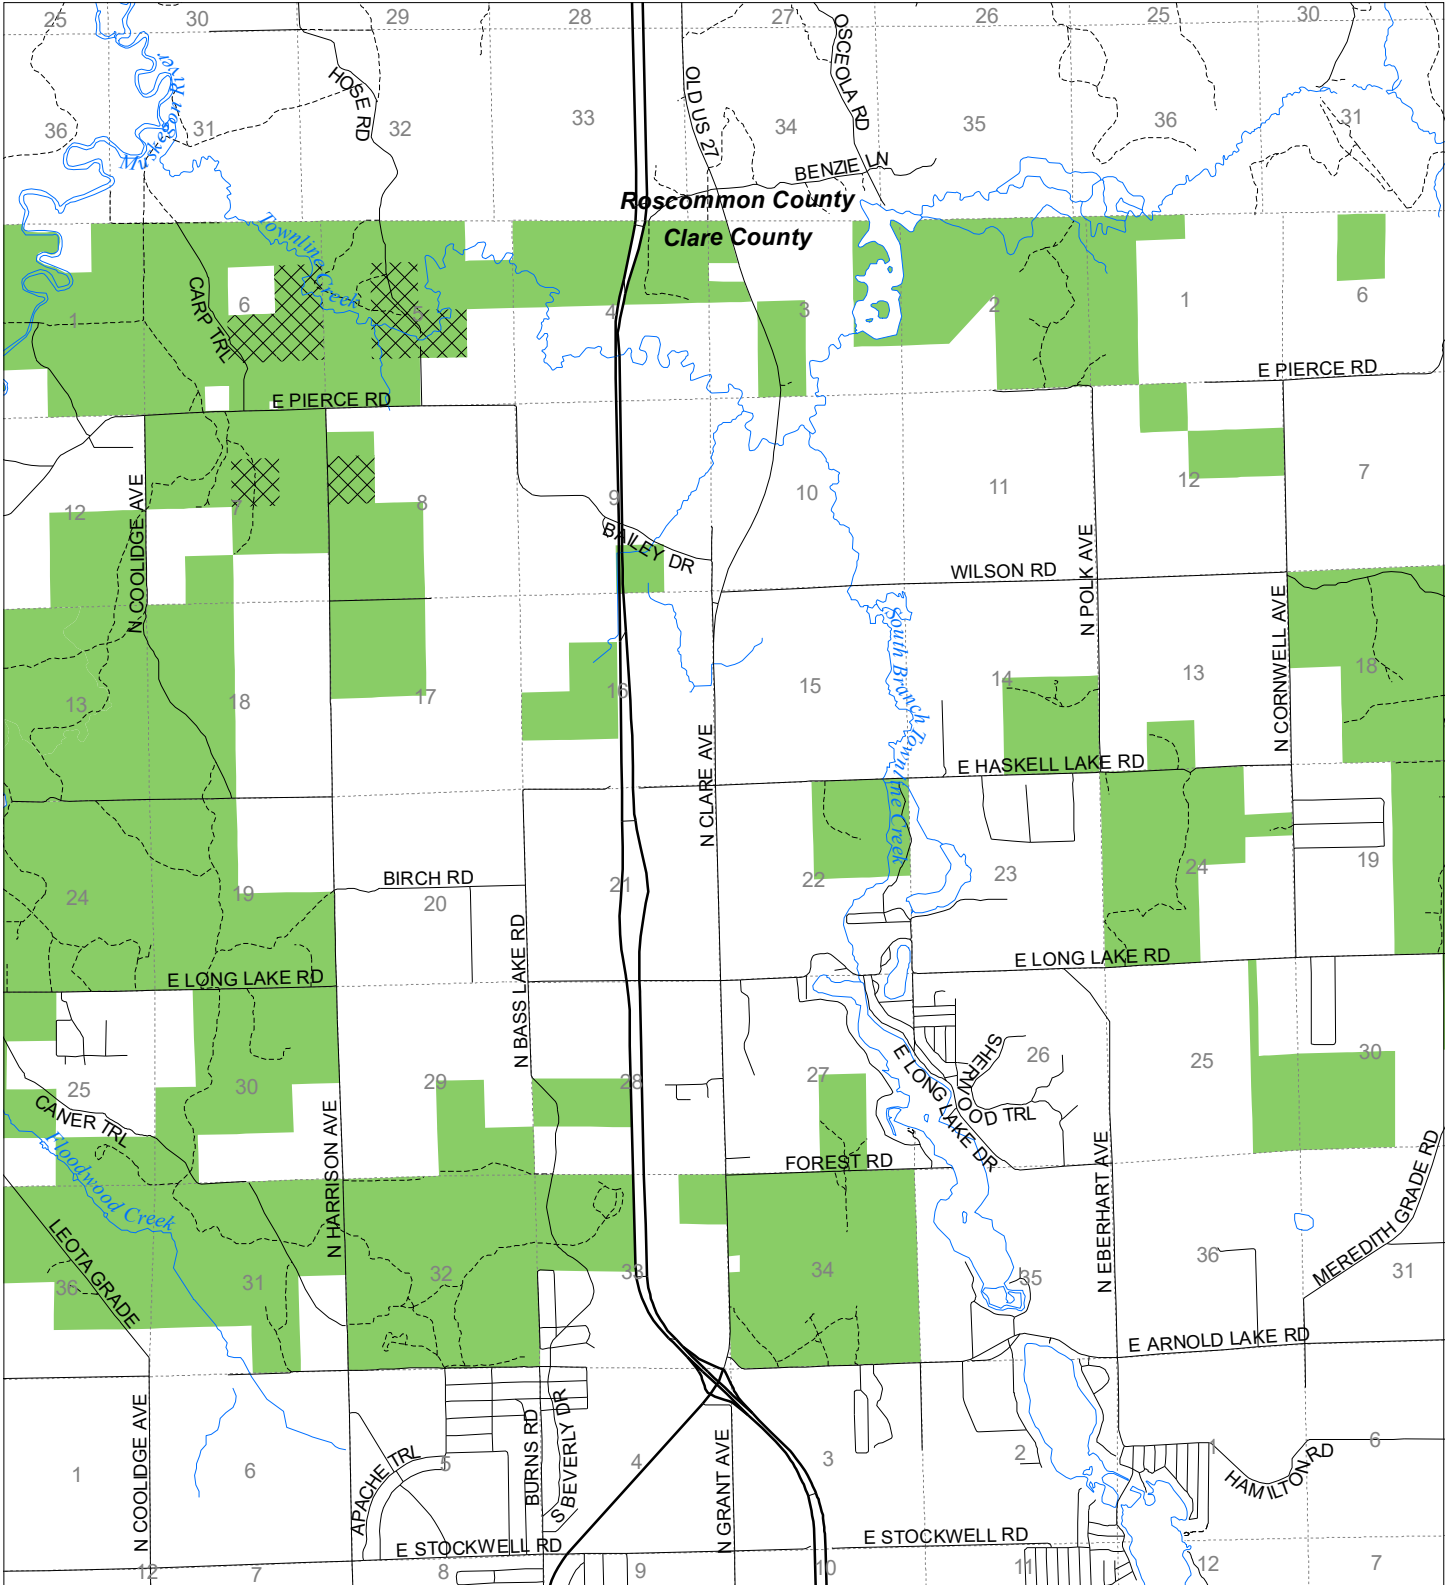

Fuelwood Collection Clare County T20N,R04W

- State land open to fuelwood collection
- State land closed to fuelwood collection

Effective: April 1, 2020