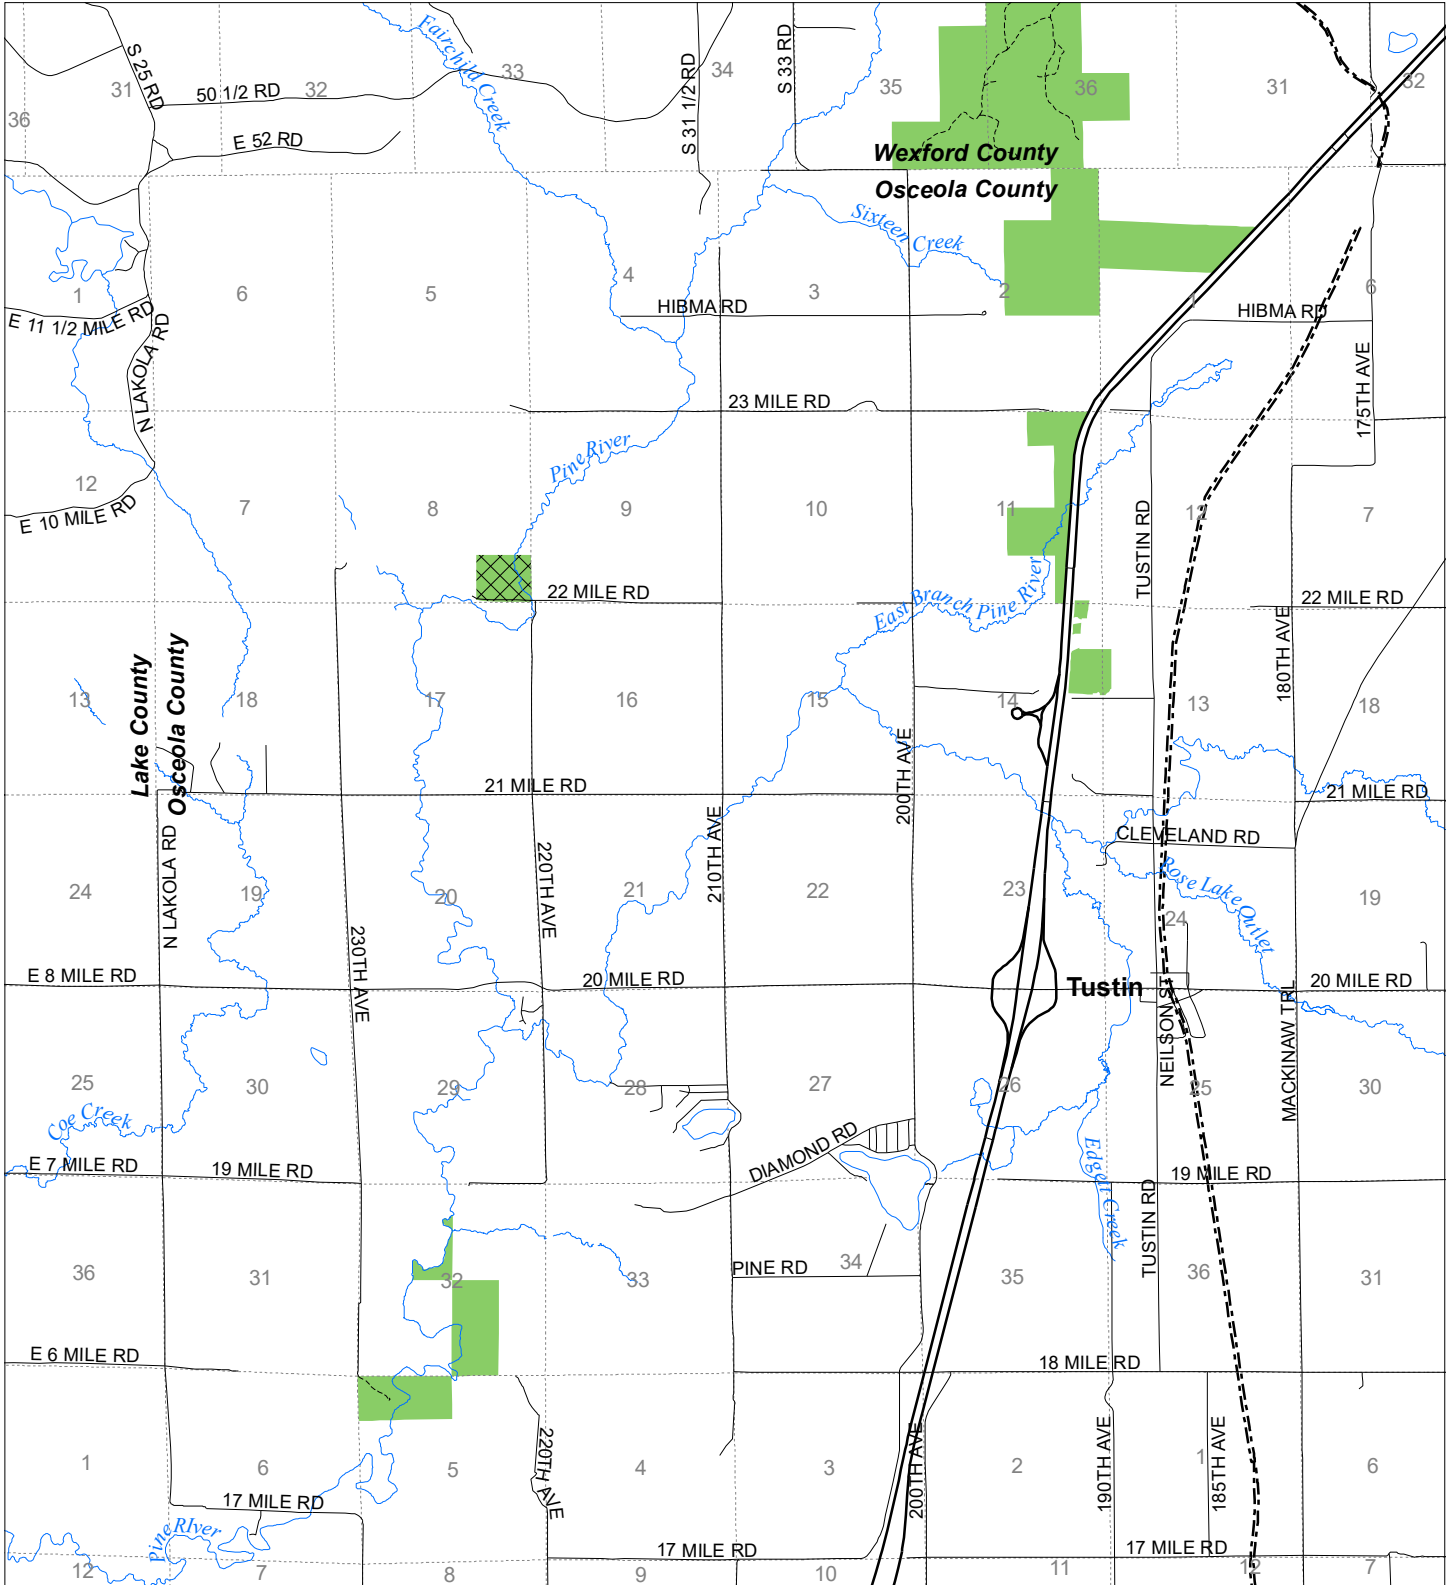

Fuelwood Collection  
Osceola County  
**T20N,R10W**

- State land open to fuelwood collection
- State land closed to fuelwood collection

Effective: April 1, 2020

Date: 03/23/2020