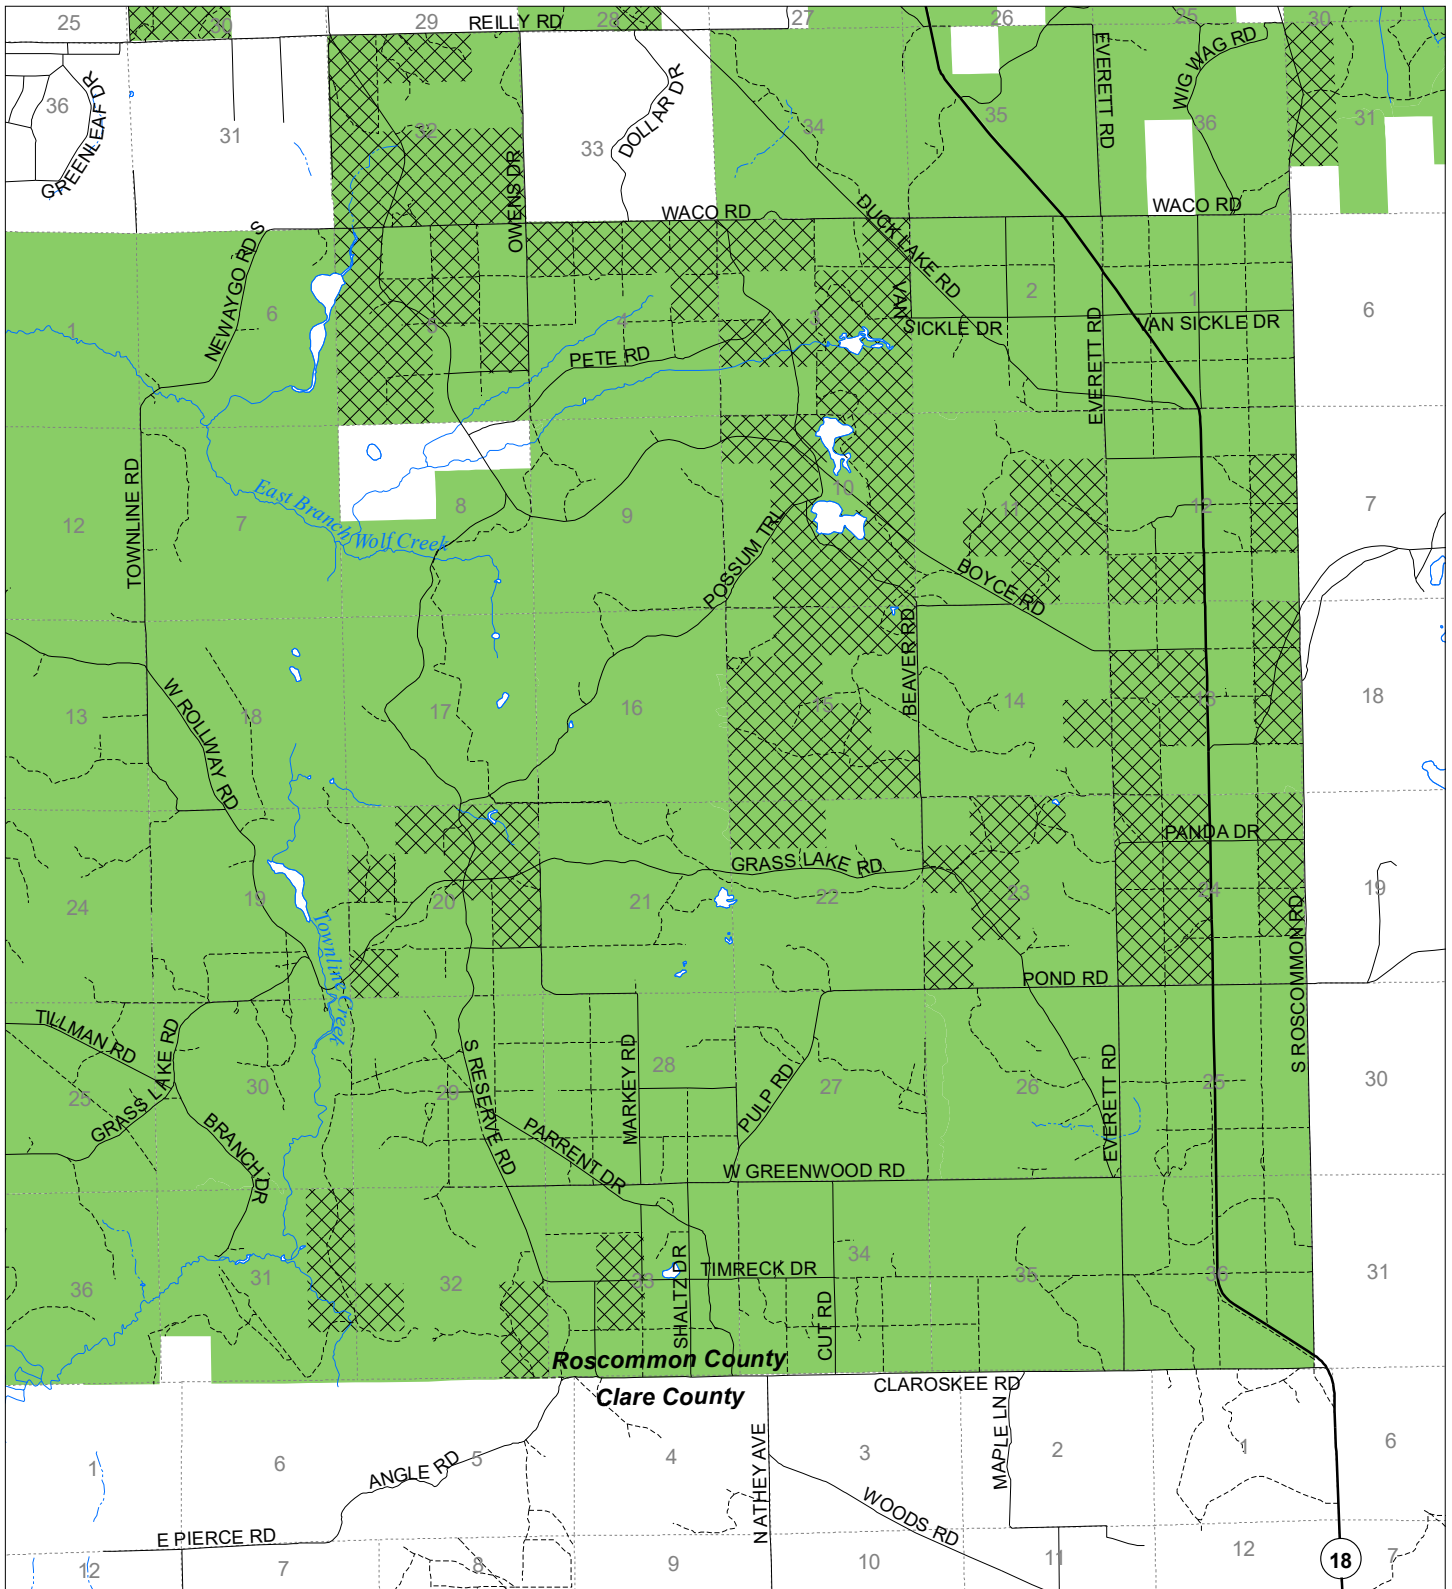

Fuelwood Collection
Roscommon County
T21N,R03W

- State land open to fuelwood collection
- State land closed to fuelwood collection

Effective: April 1, 2020