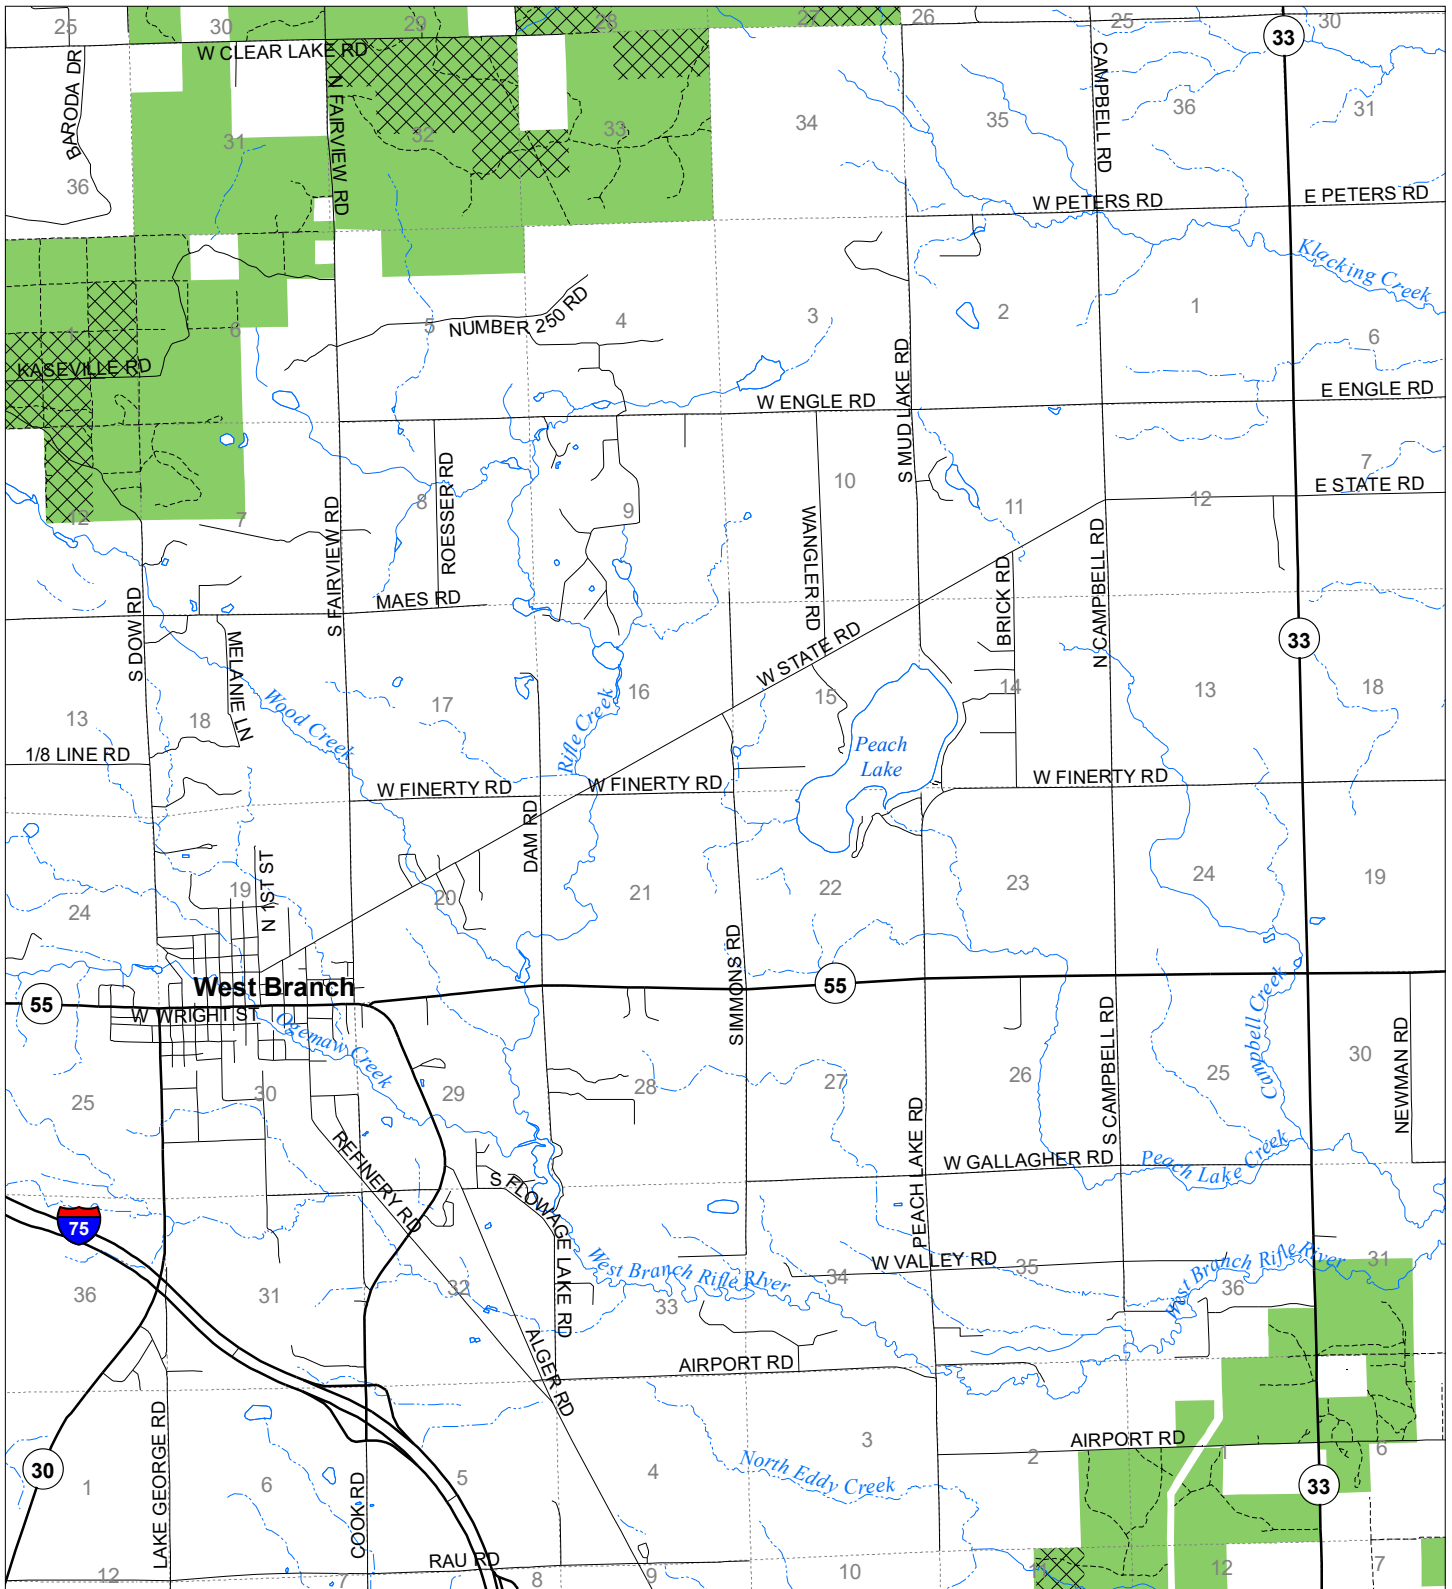

Fuelwood Collection Ogemaw County T22N,R02E

- State land open to fuelwood collection
- State land closed to fuelwood collection

Effective: April 1, 2020

Date: 03/22/2020