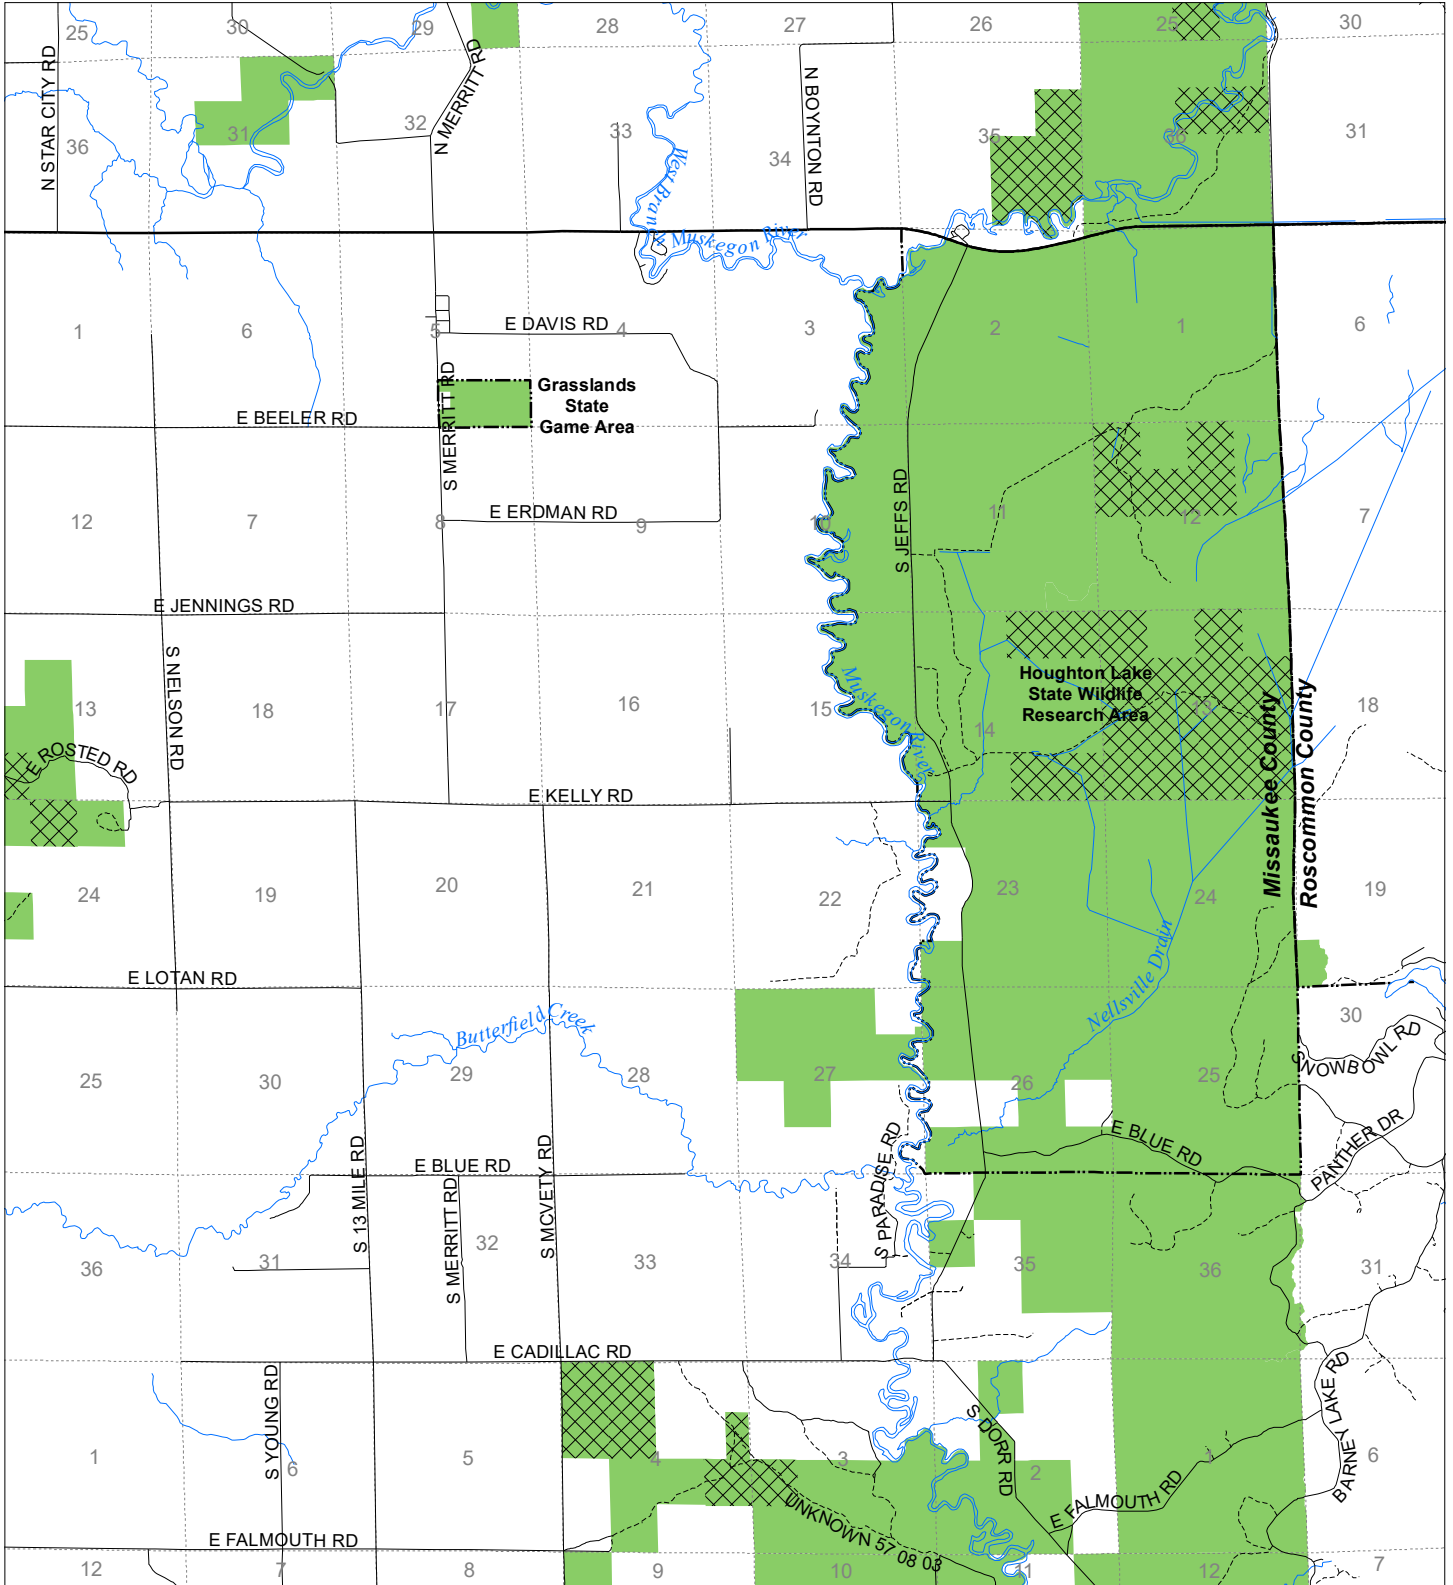

# Fuelwood Collection Missaukee County T22N,R05W

- State land open to fuelwood collection
- State land closed to fuelwood collection

Effective: April 1, 2020