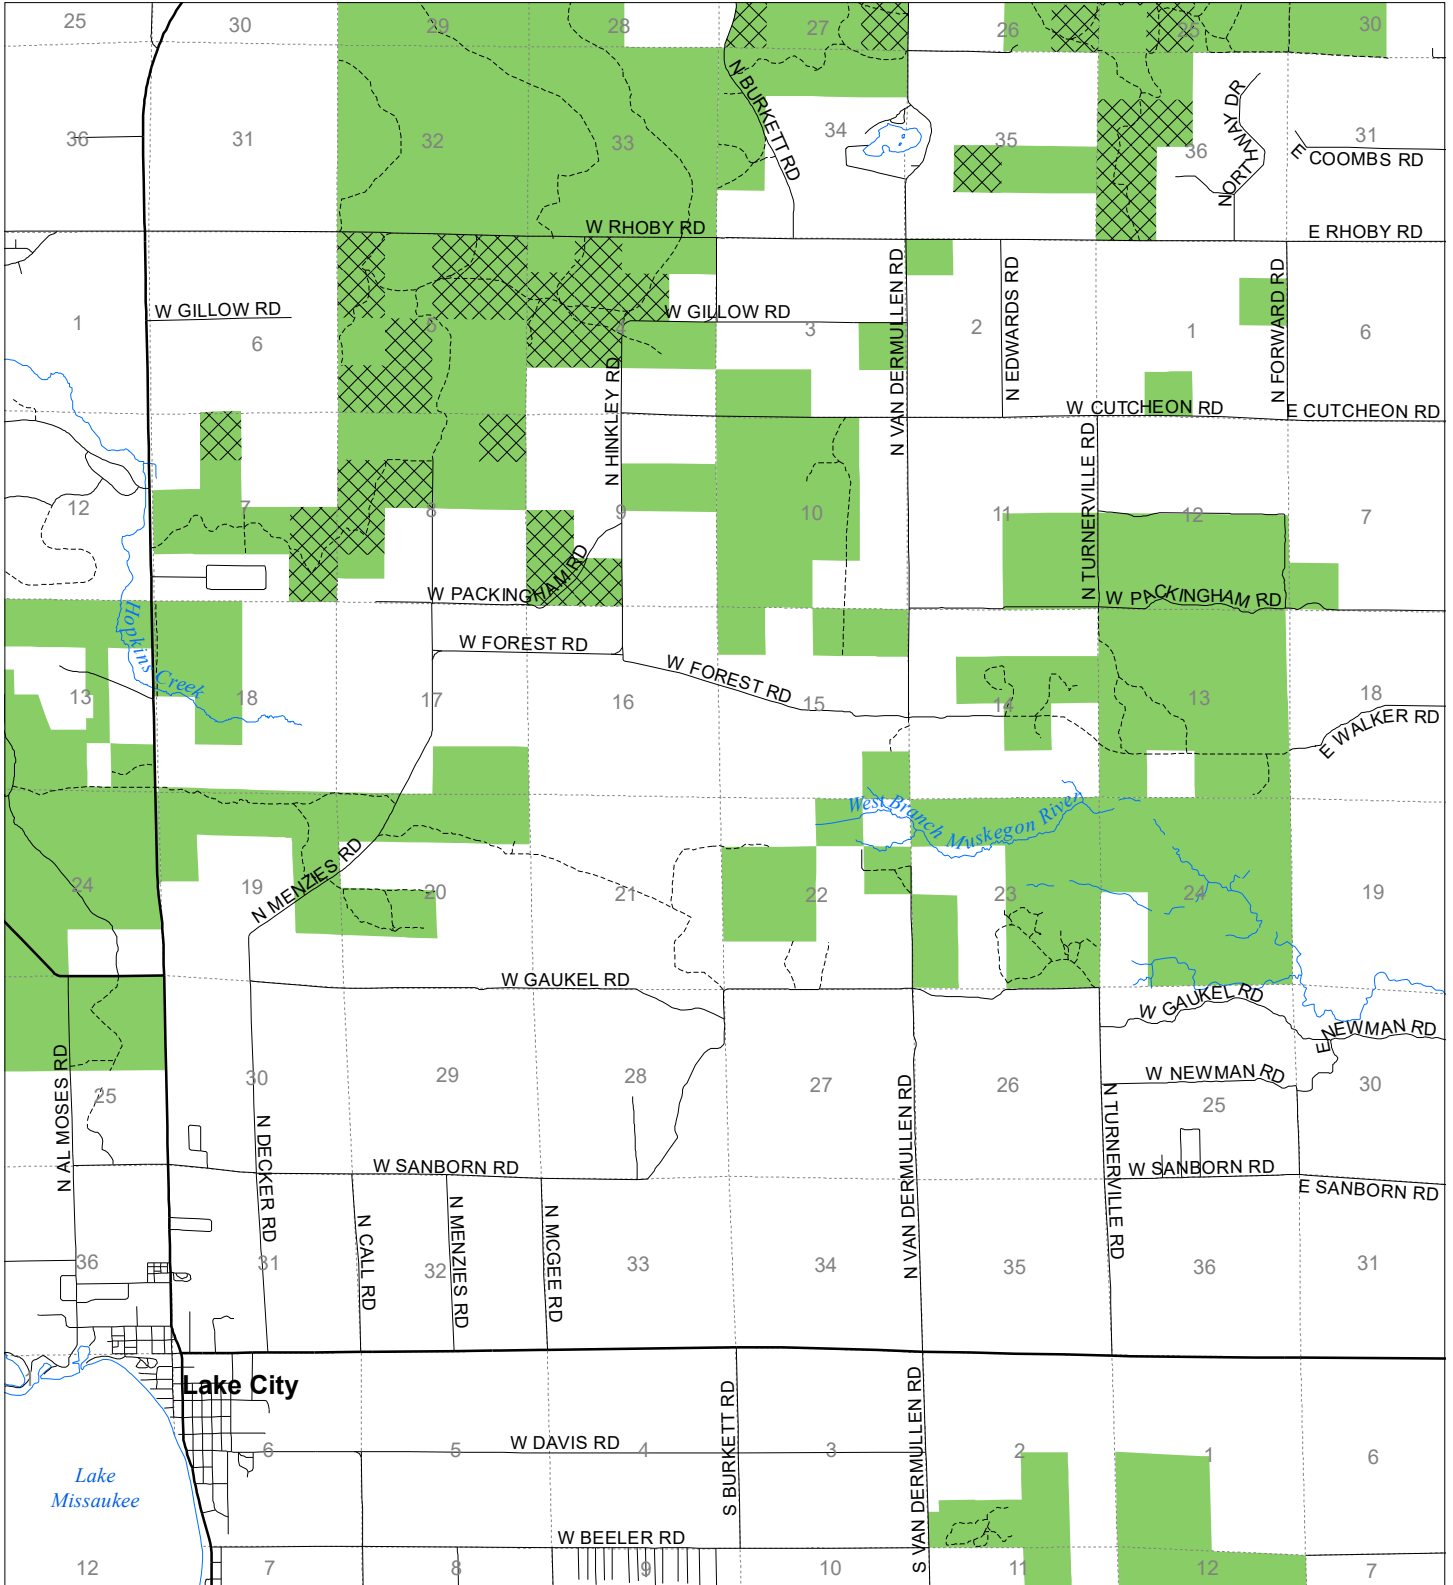

Fuelwood Collection
Missaukee County
T23N,R07W

- State land open to fuelwood collection
- State land closed to fuelwood collection

Effective: April 1, 2020

Date: 03/23/2020