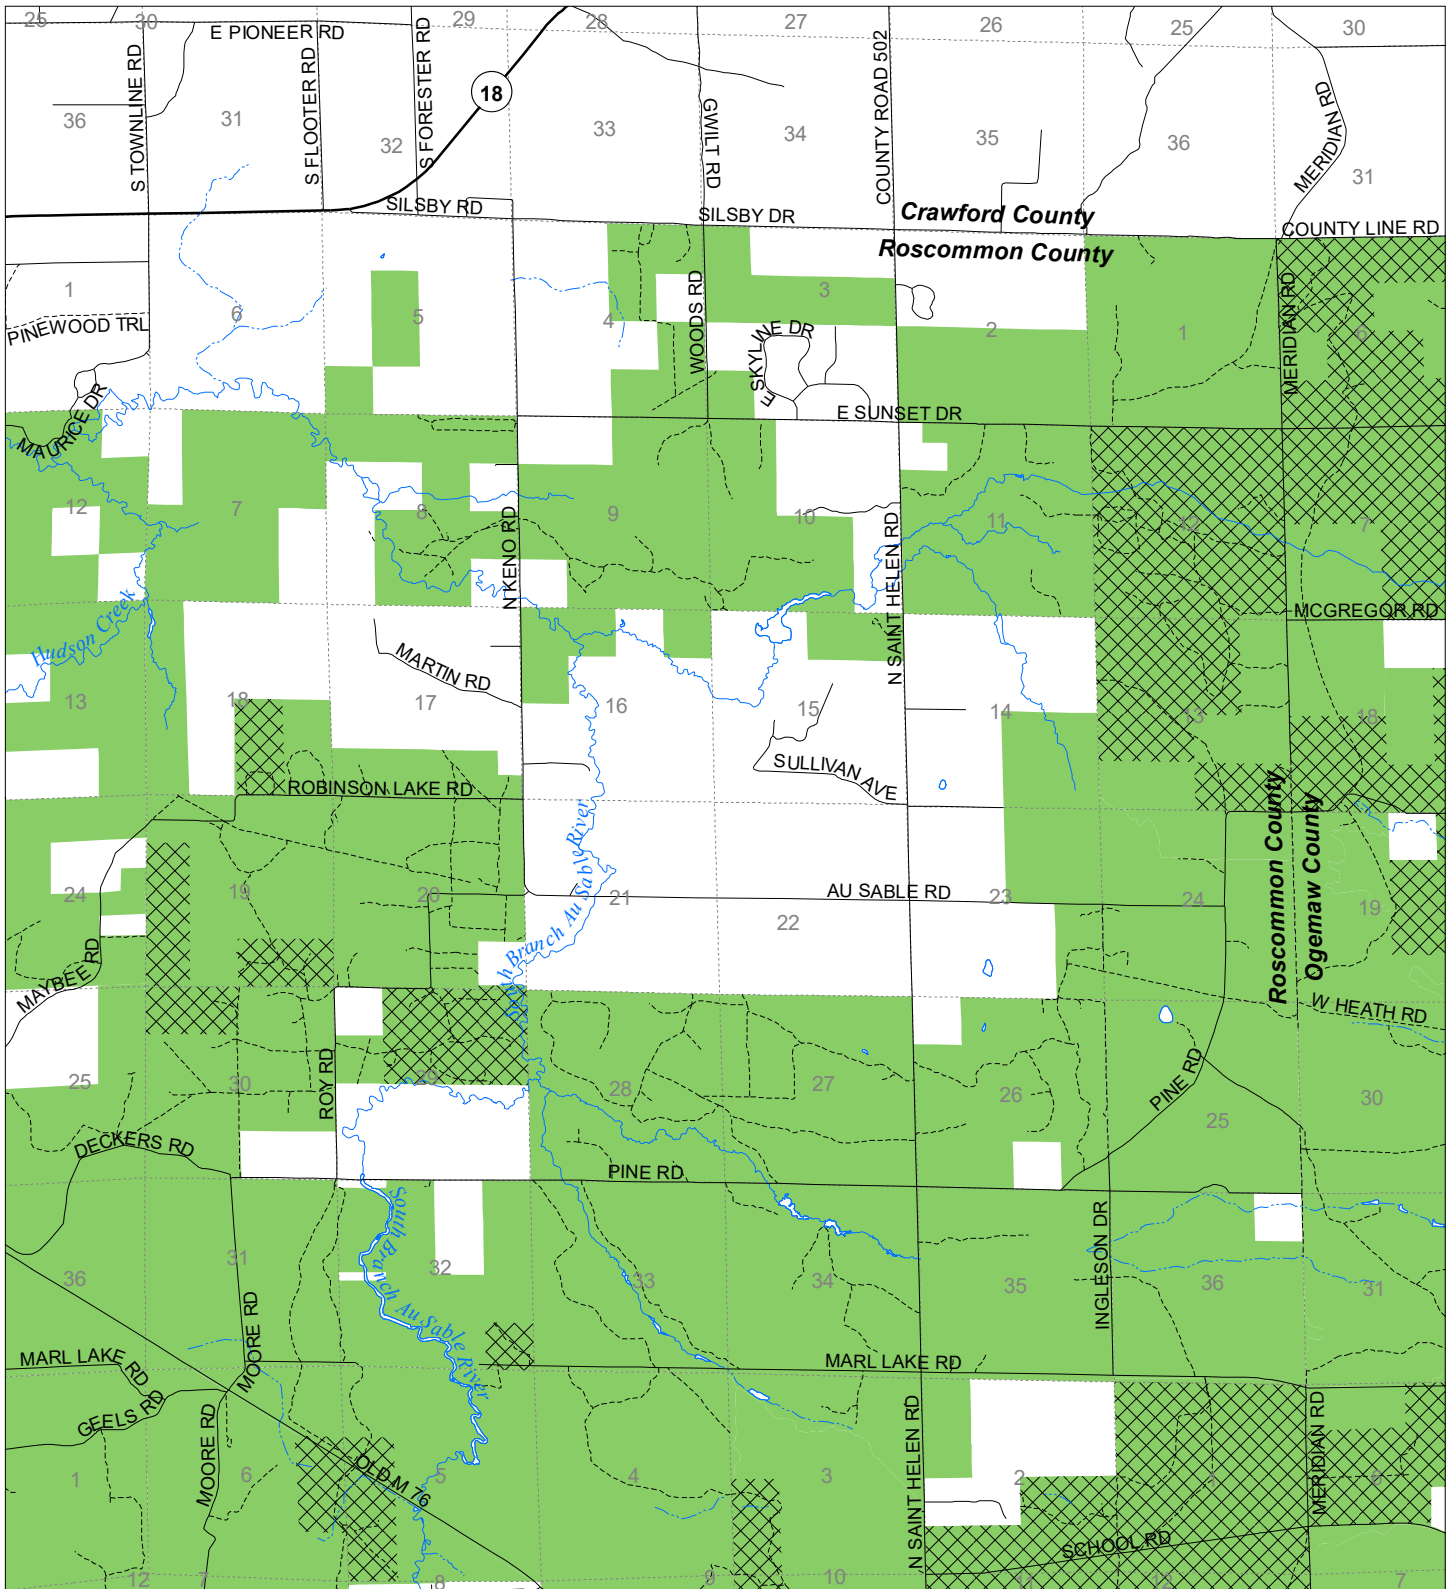

Fuelwood Collection Roscommon County T24N,R01W

- State land open to fuelwood collection
- State land closed to fuelwood collection

Effective: April 1, 2020