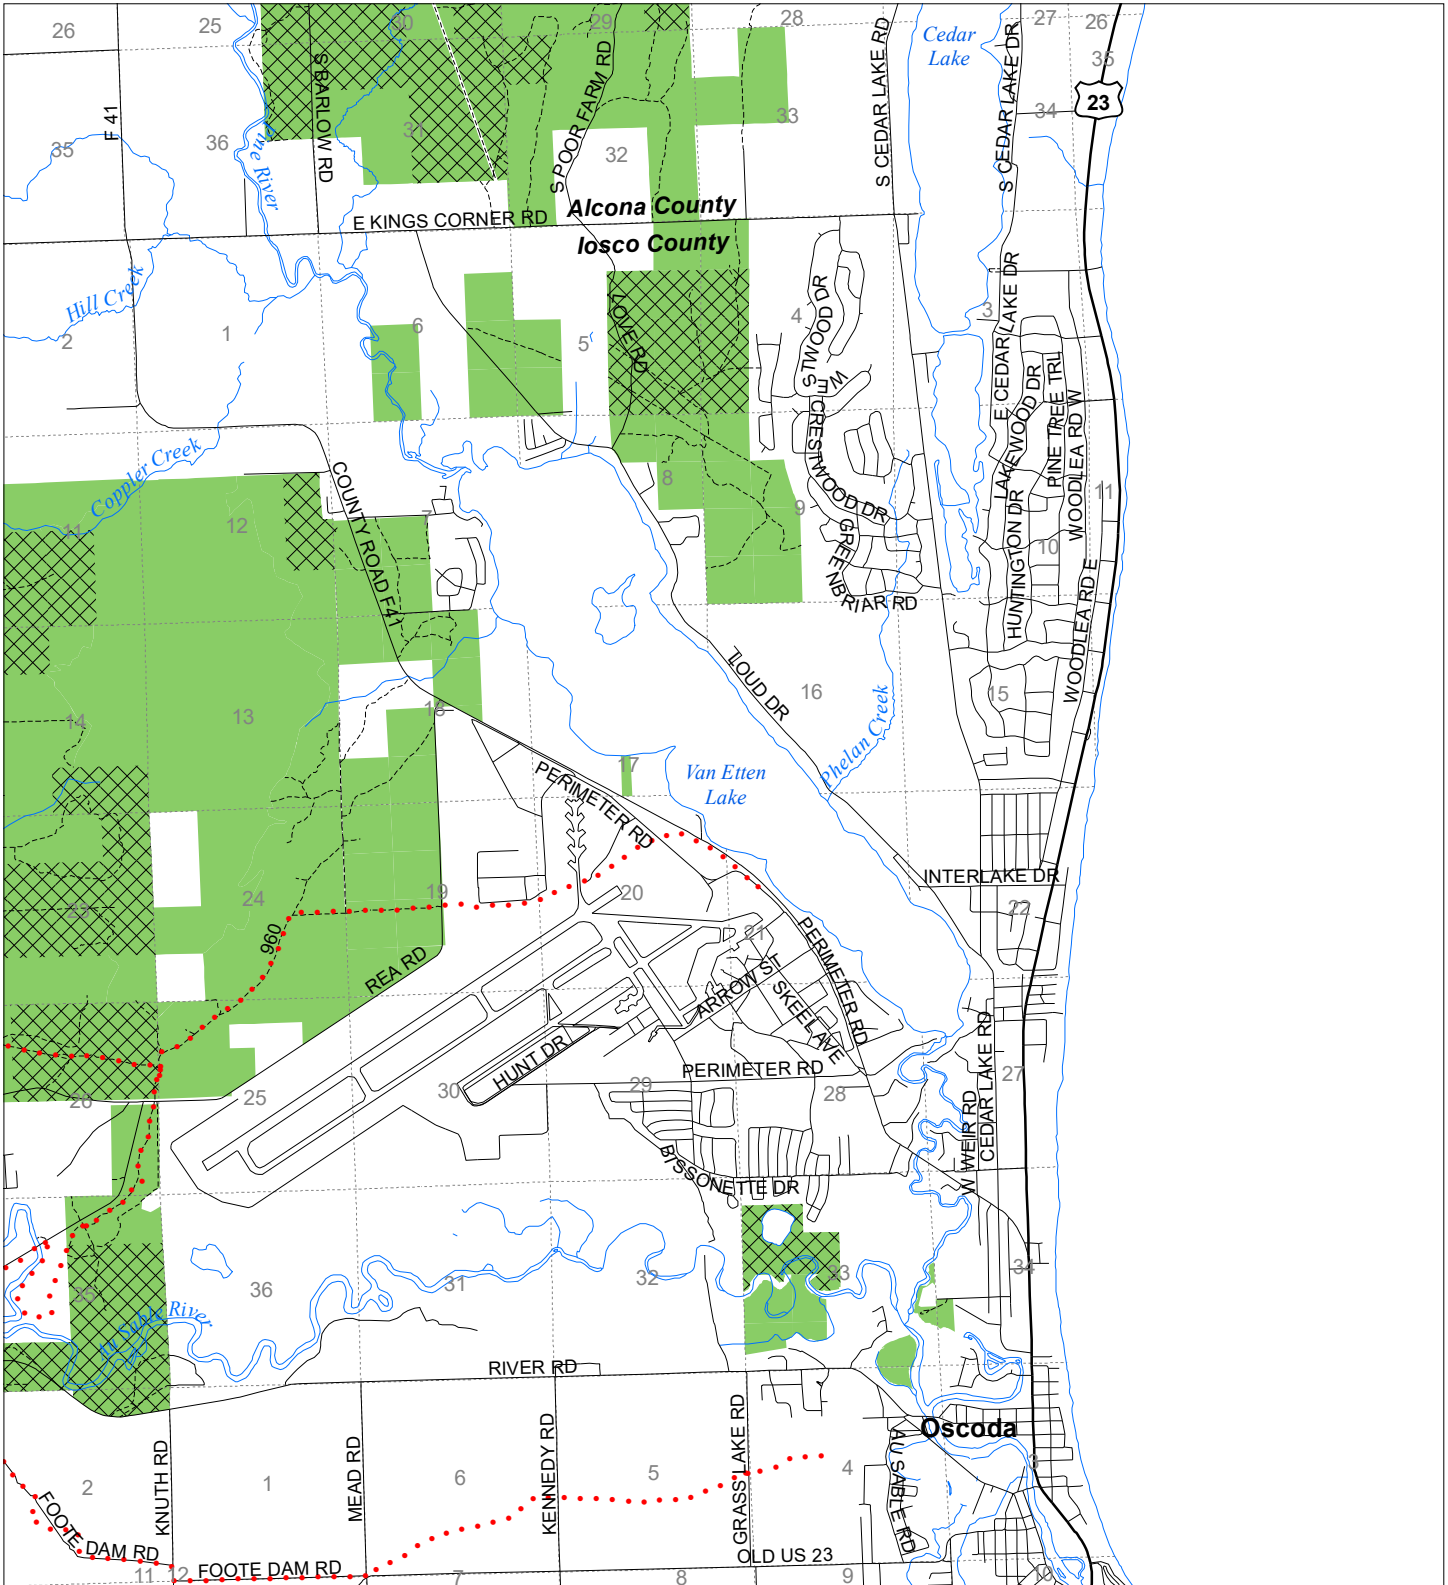

Fuelwood Collection Iosco County T24N,R09E

- State land open to fuelwood collection
- State land closed to fuelwood collection

..... Snowmobile trail

Effective: April 1, 2020