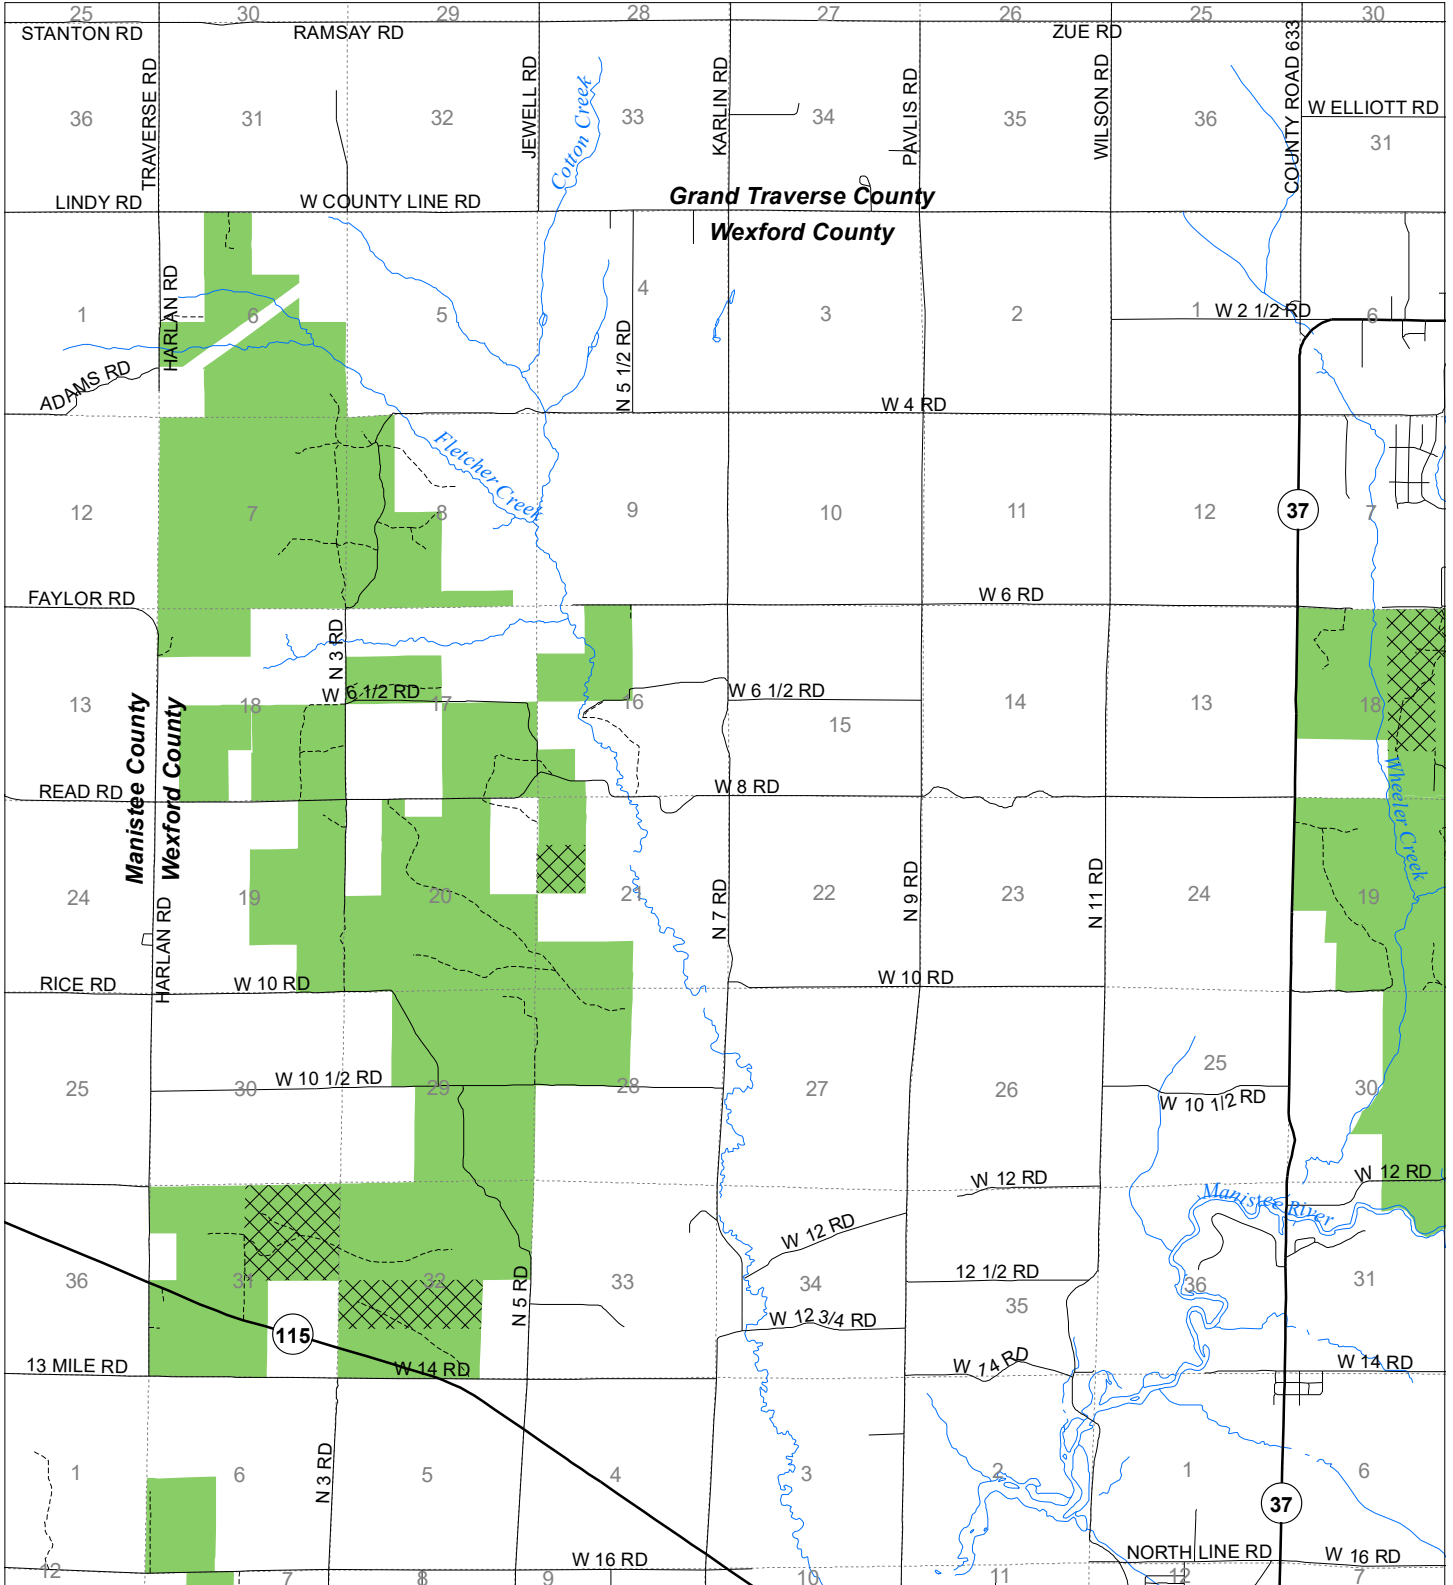

Fuelwood Collection
Wexford County
T24N,R12W

- State land open to fuelwood collection
- State land closed to fuelwood collection

Effective: April 1, 2020

Date: 03/23/2020