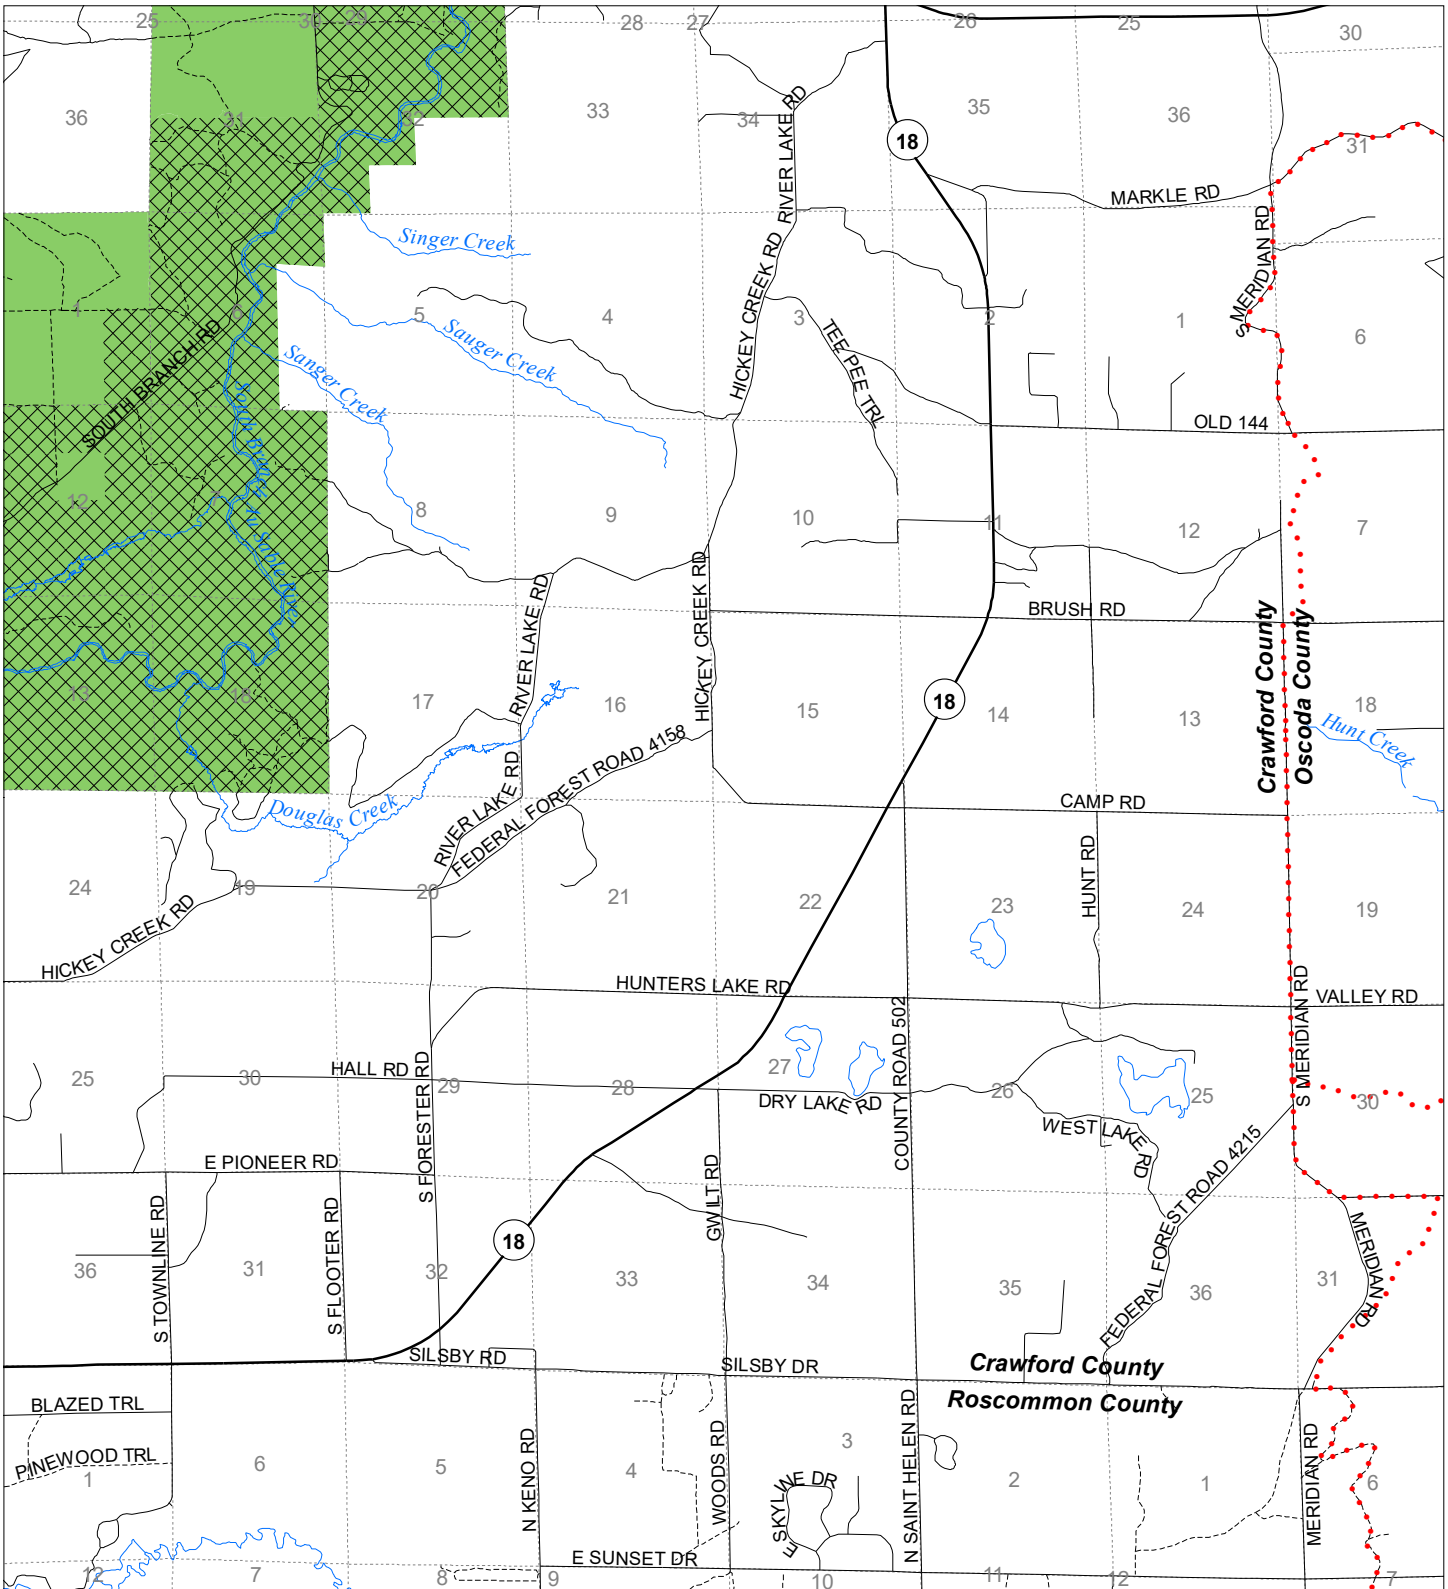

Fuelwood Collection Crawford County T25N,R01W

- State land open to fuelwood collection
- State land closed to fuelwood collection

..... Snowmobile trail

Effective: April 1, 2020

Date: 03/20/2020