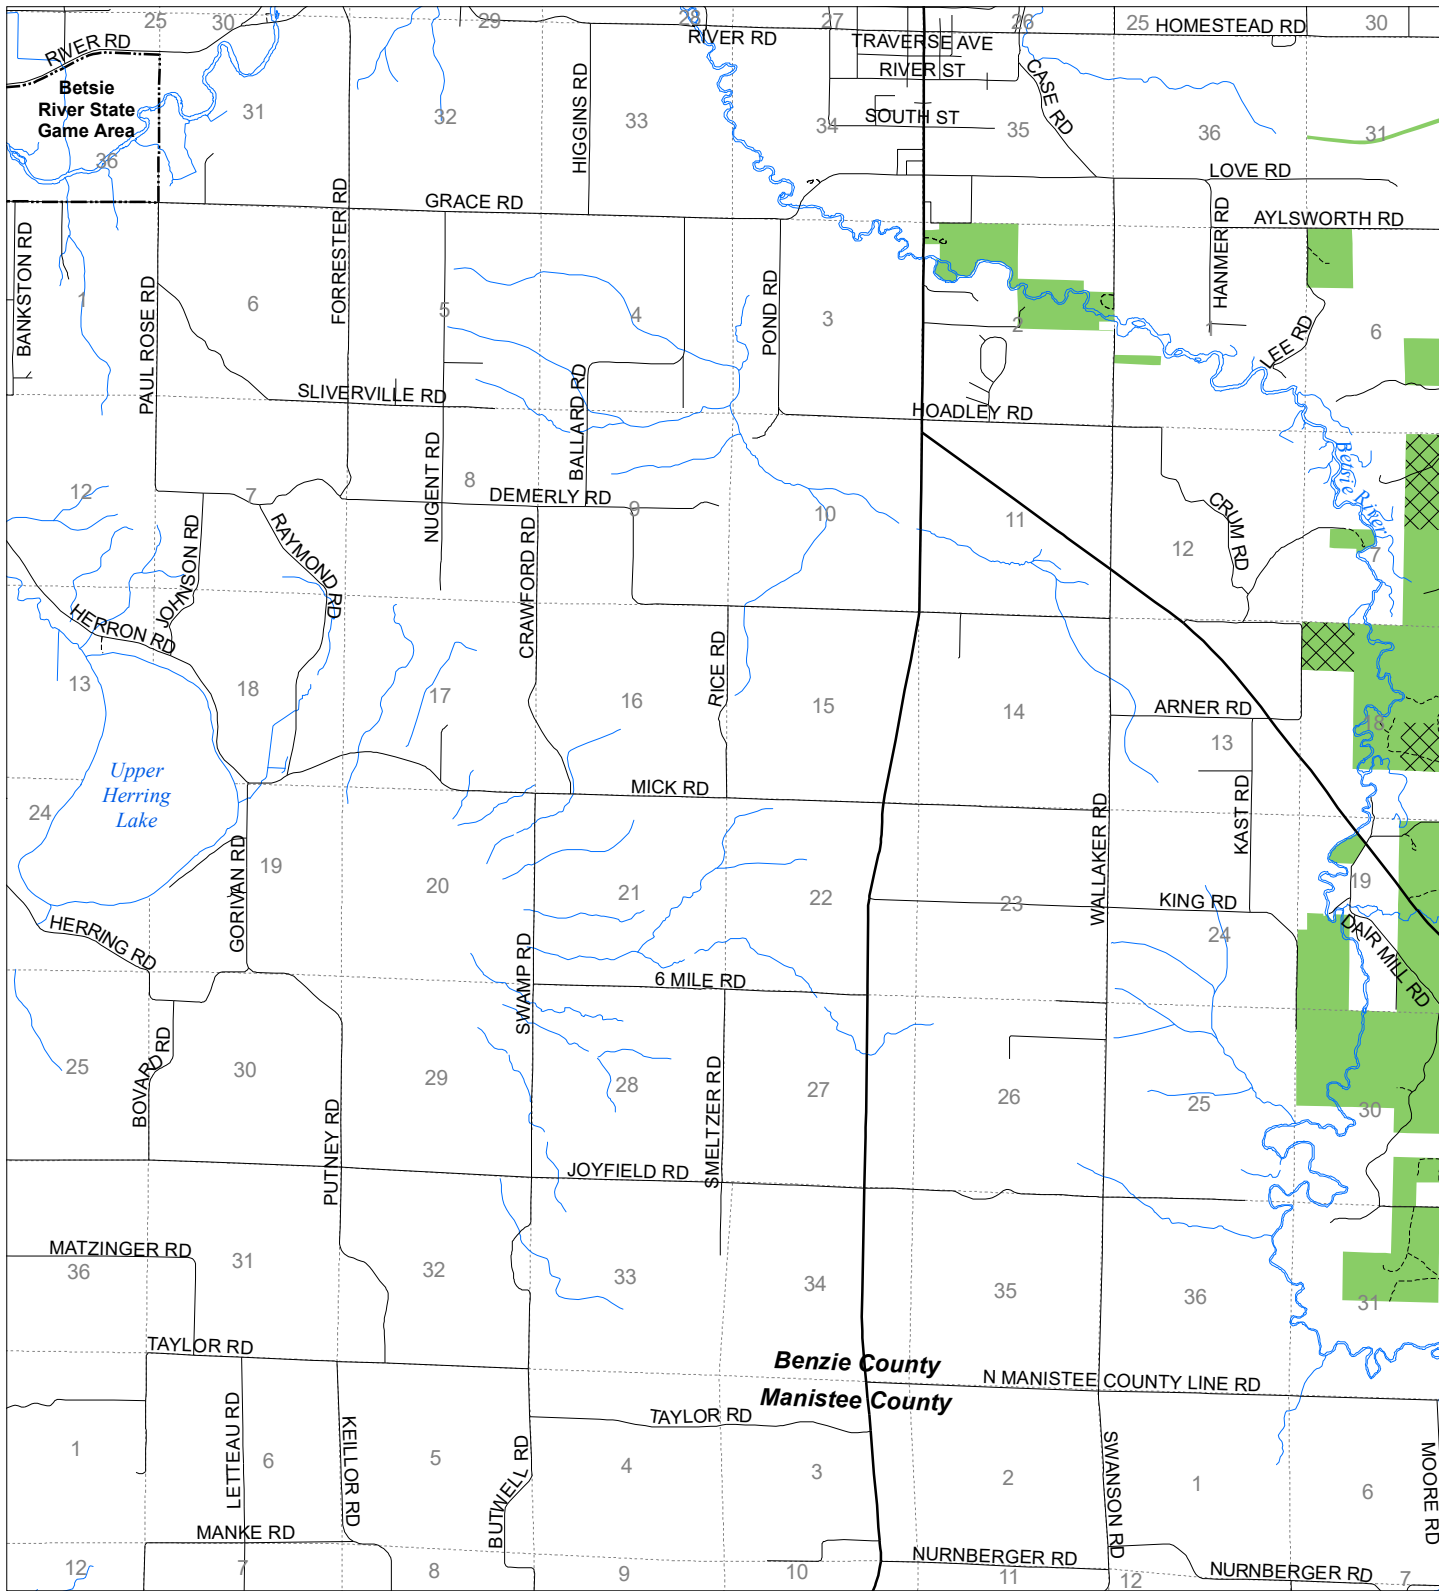

Fuelwood Collection Benzie County T25N,R15W

- State land open to fuelwood collection
- State land closed to fuelwood collection

Effective: April 1, 2020