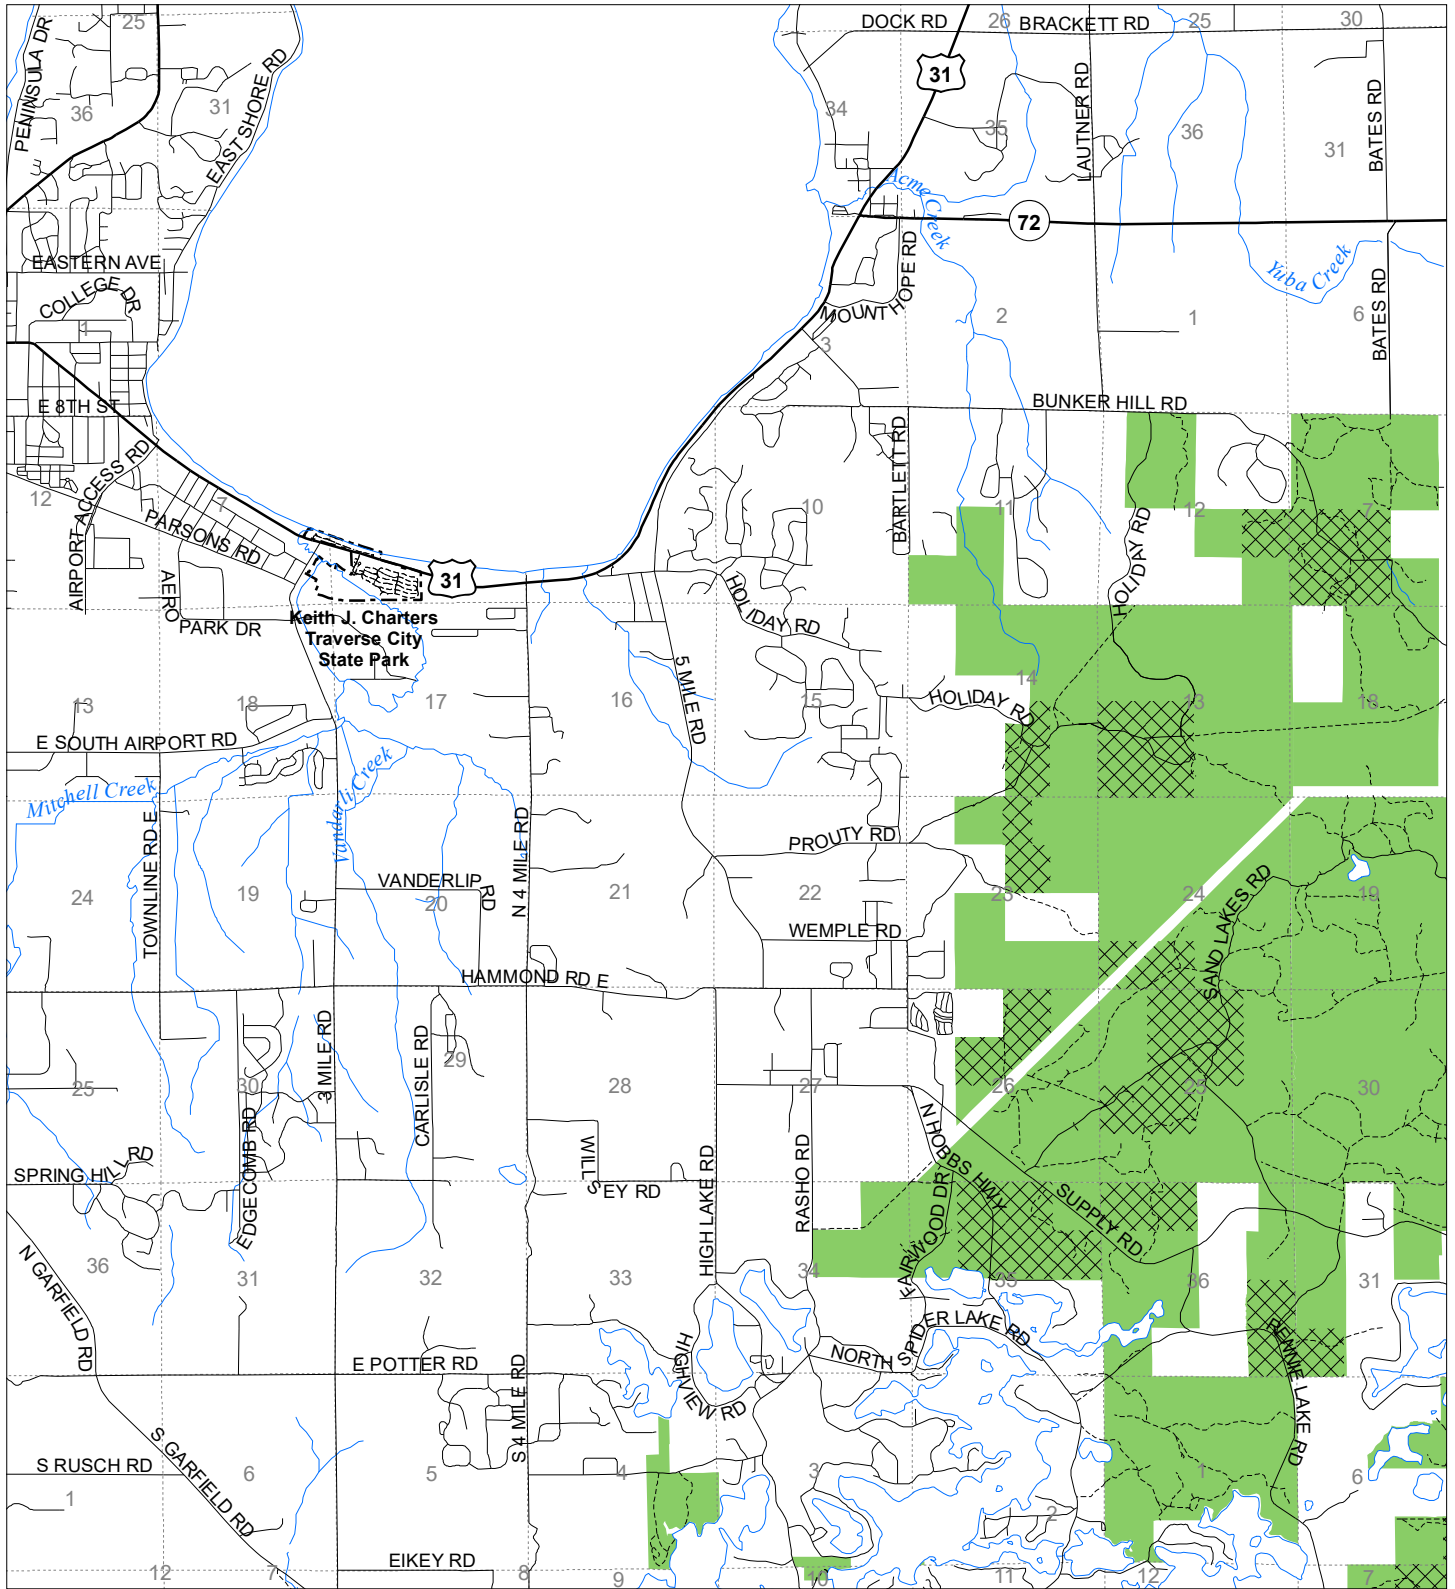

# Fuelwood Collection Grand Traverse County T27N,R10W

- State land open to fuelwood collection
- State land closed to fuelwood collection

Effective: April 1, 2020