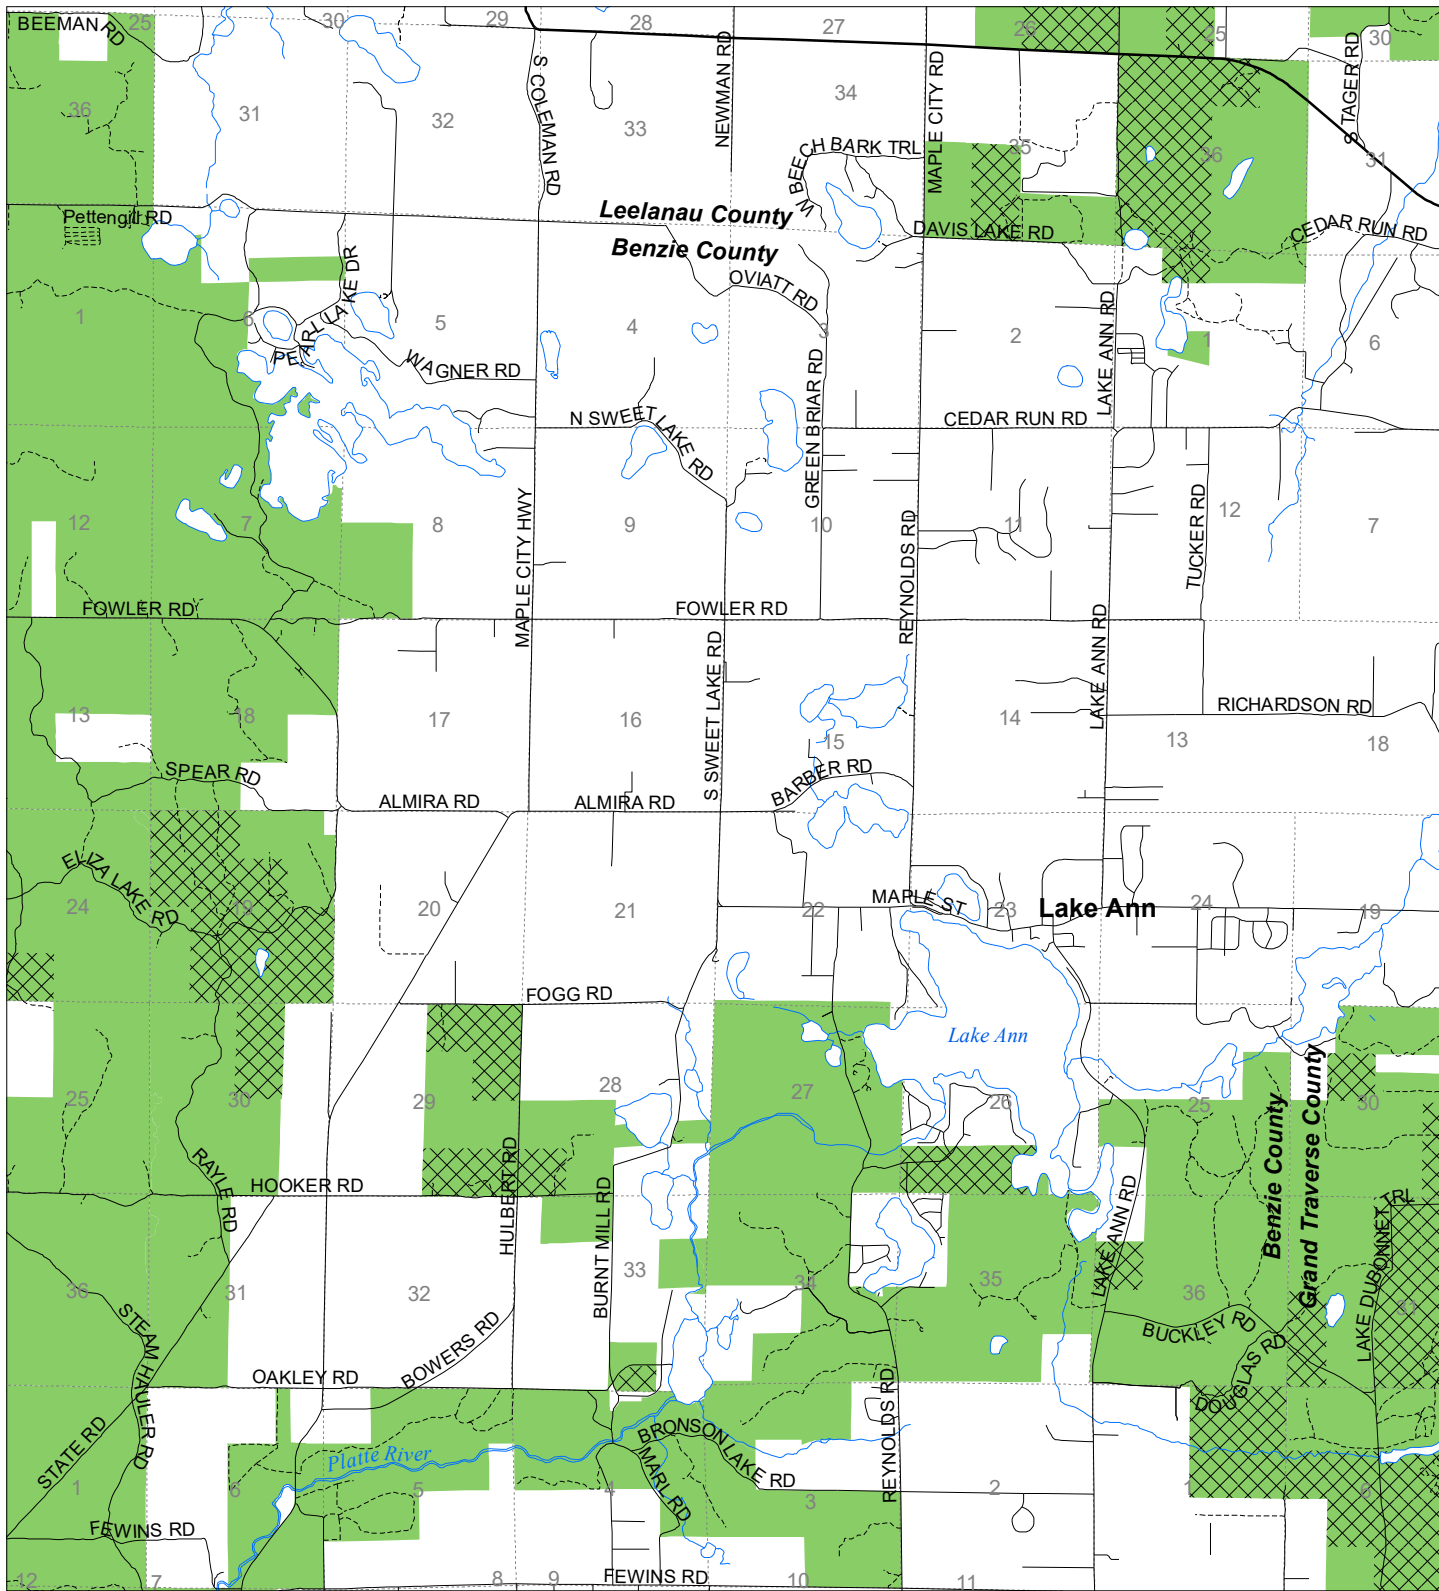

Fuelwood Collection
Benzie County
T27N,R13W

- State land open to fuelwood collection
- State land closed to fuelwood collection

Effective: April 1, 2020