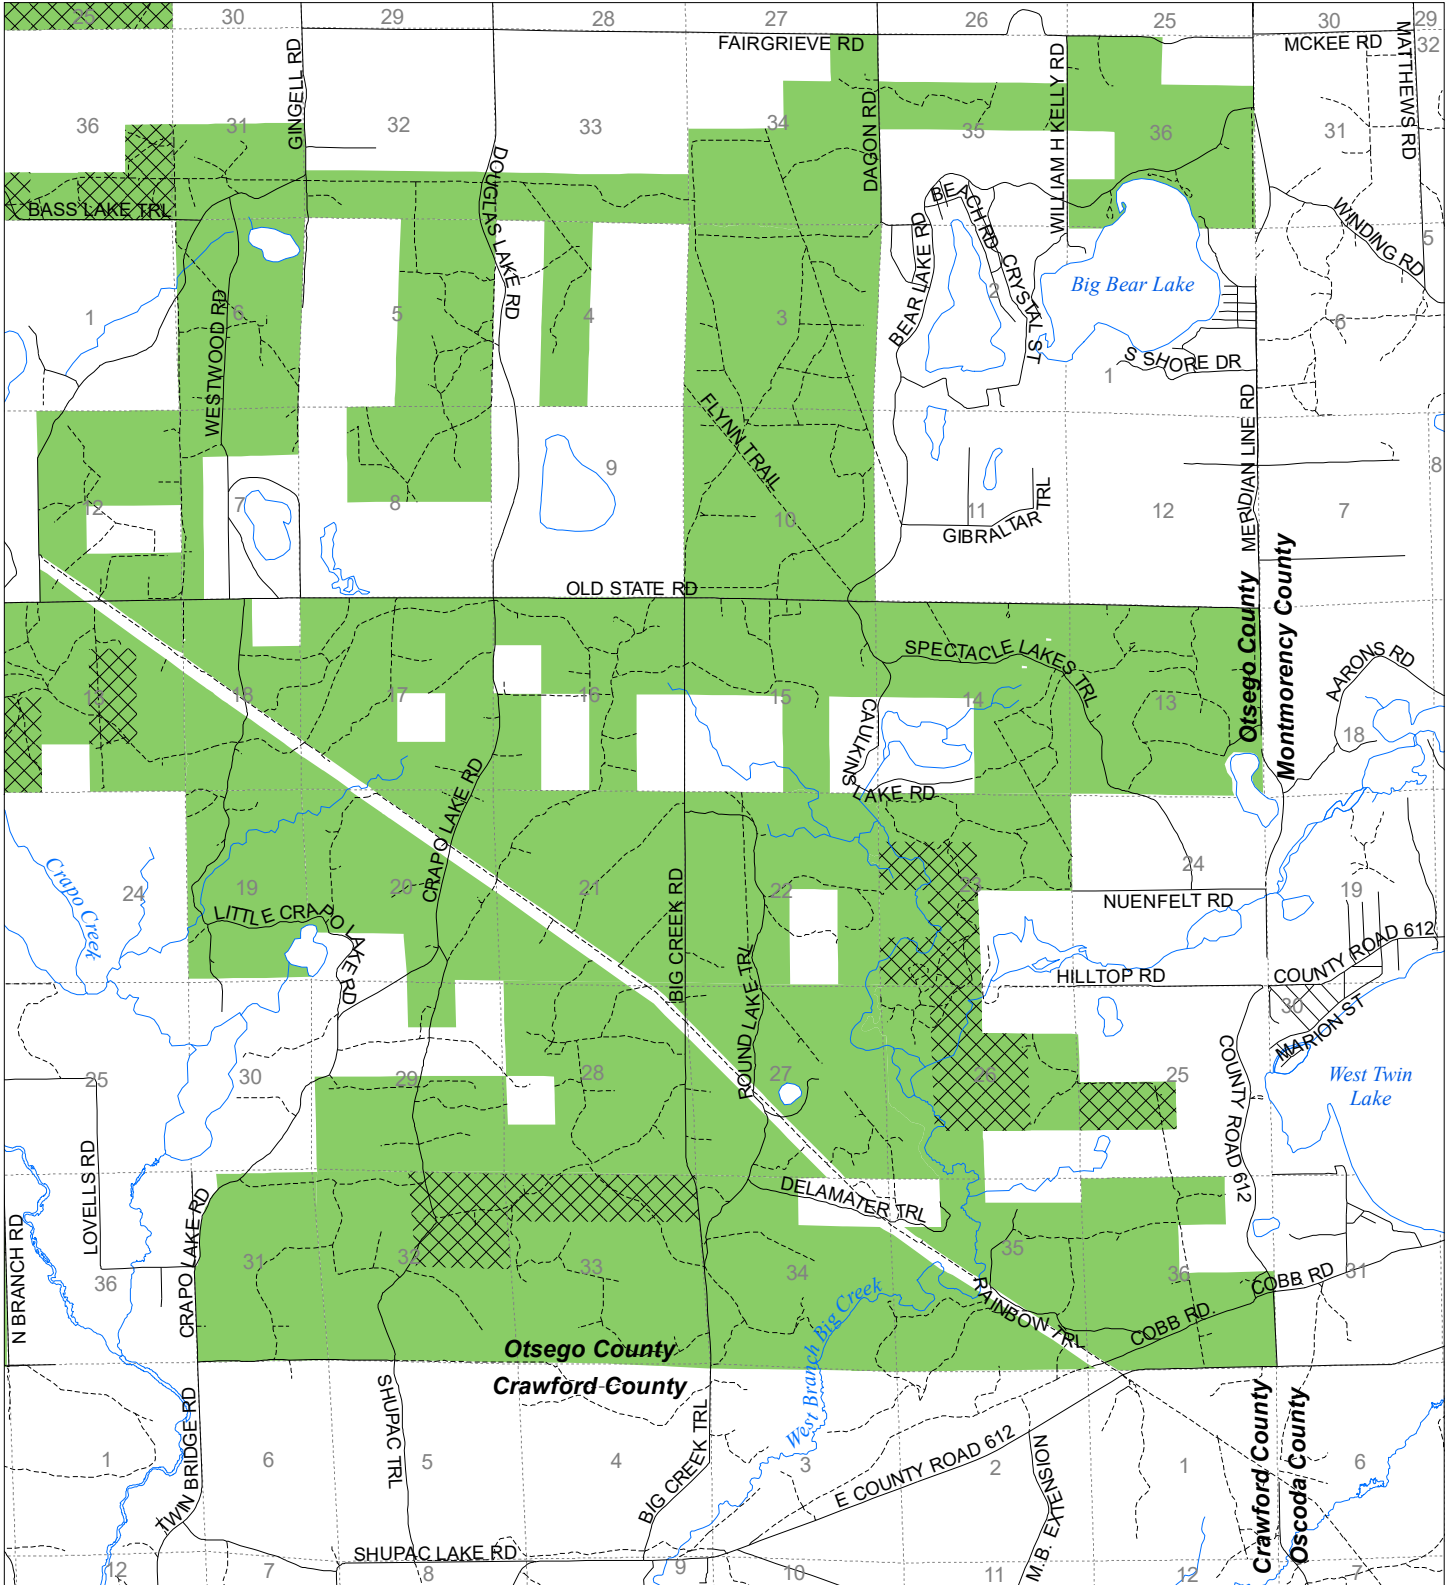

# Fuelwood Collection Otsego County T29N,R01W

- State land open to fuelwood collection
- State land closed to fuelwood collection

Effective: April 1, 2020