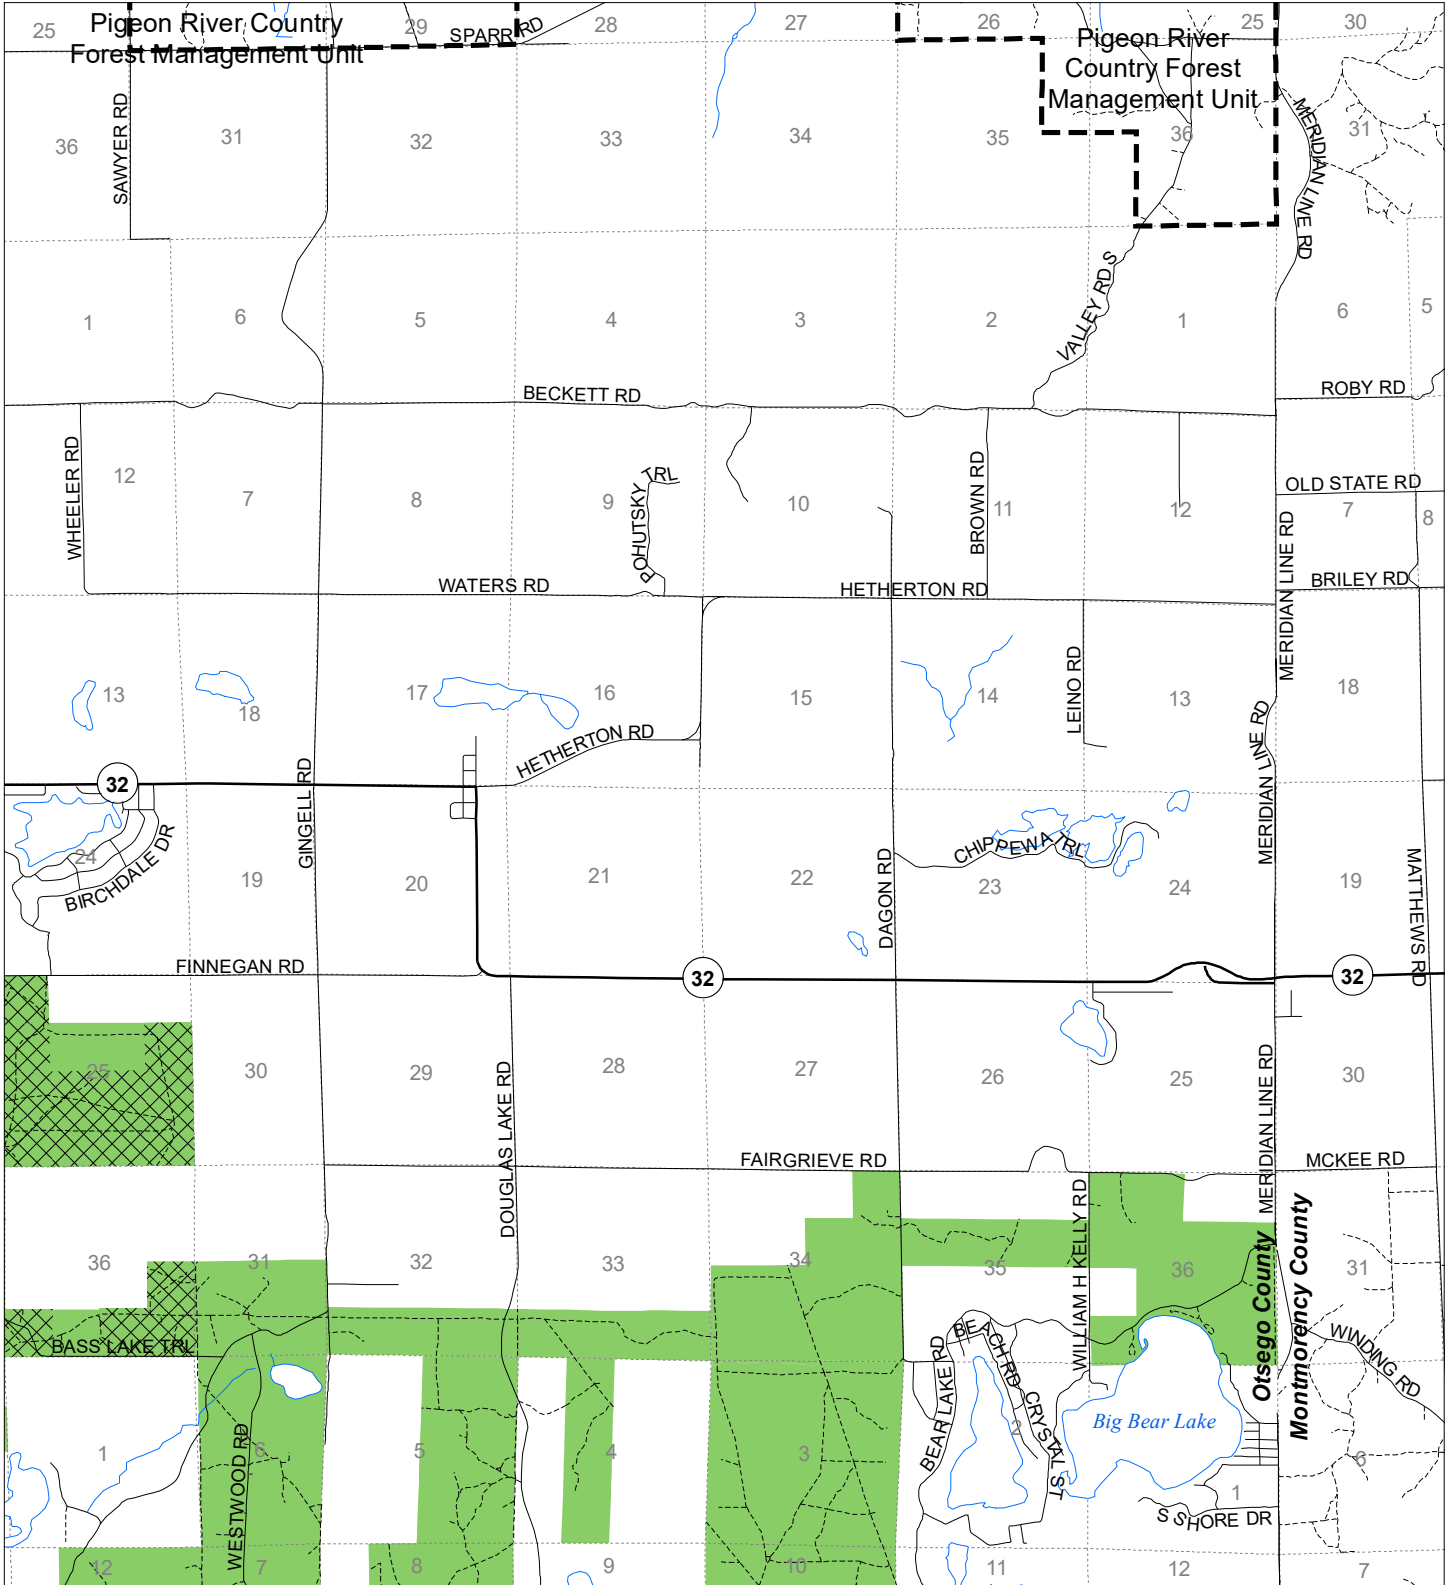

Fuelwood Collection Otsego County T30N,R01W

- State land open to fuelwood collection
- State land closed to fuelwood collection

Effective: April 1, 2020