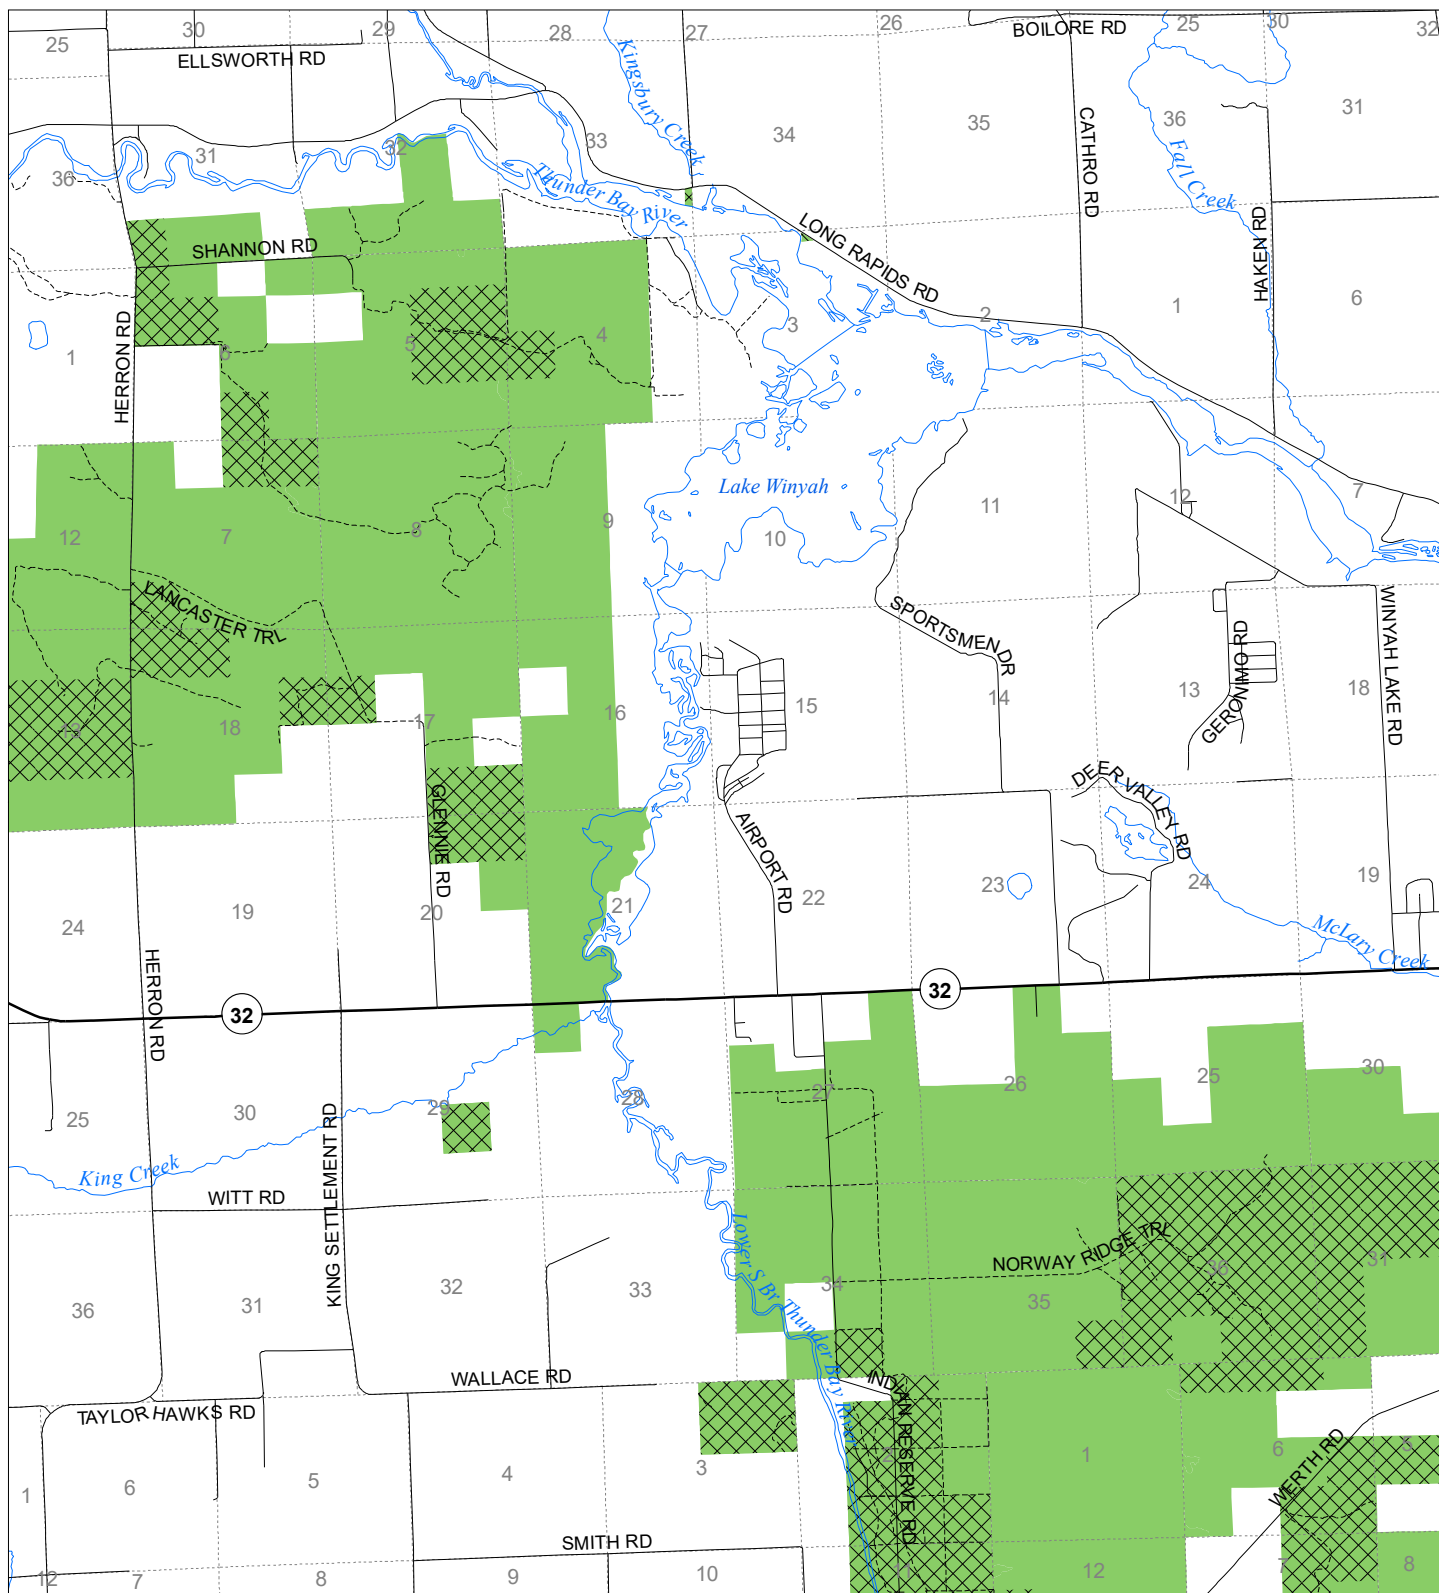

# Fuelwood Collection Alpena County T31N,R07E

- State land open to fuelwood collection
- State land closed to fuelwood collection

Effective: April 1, 2020