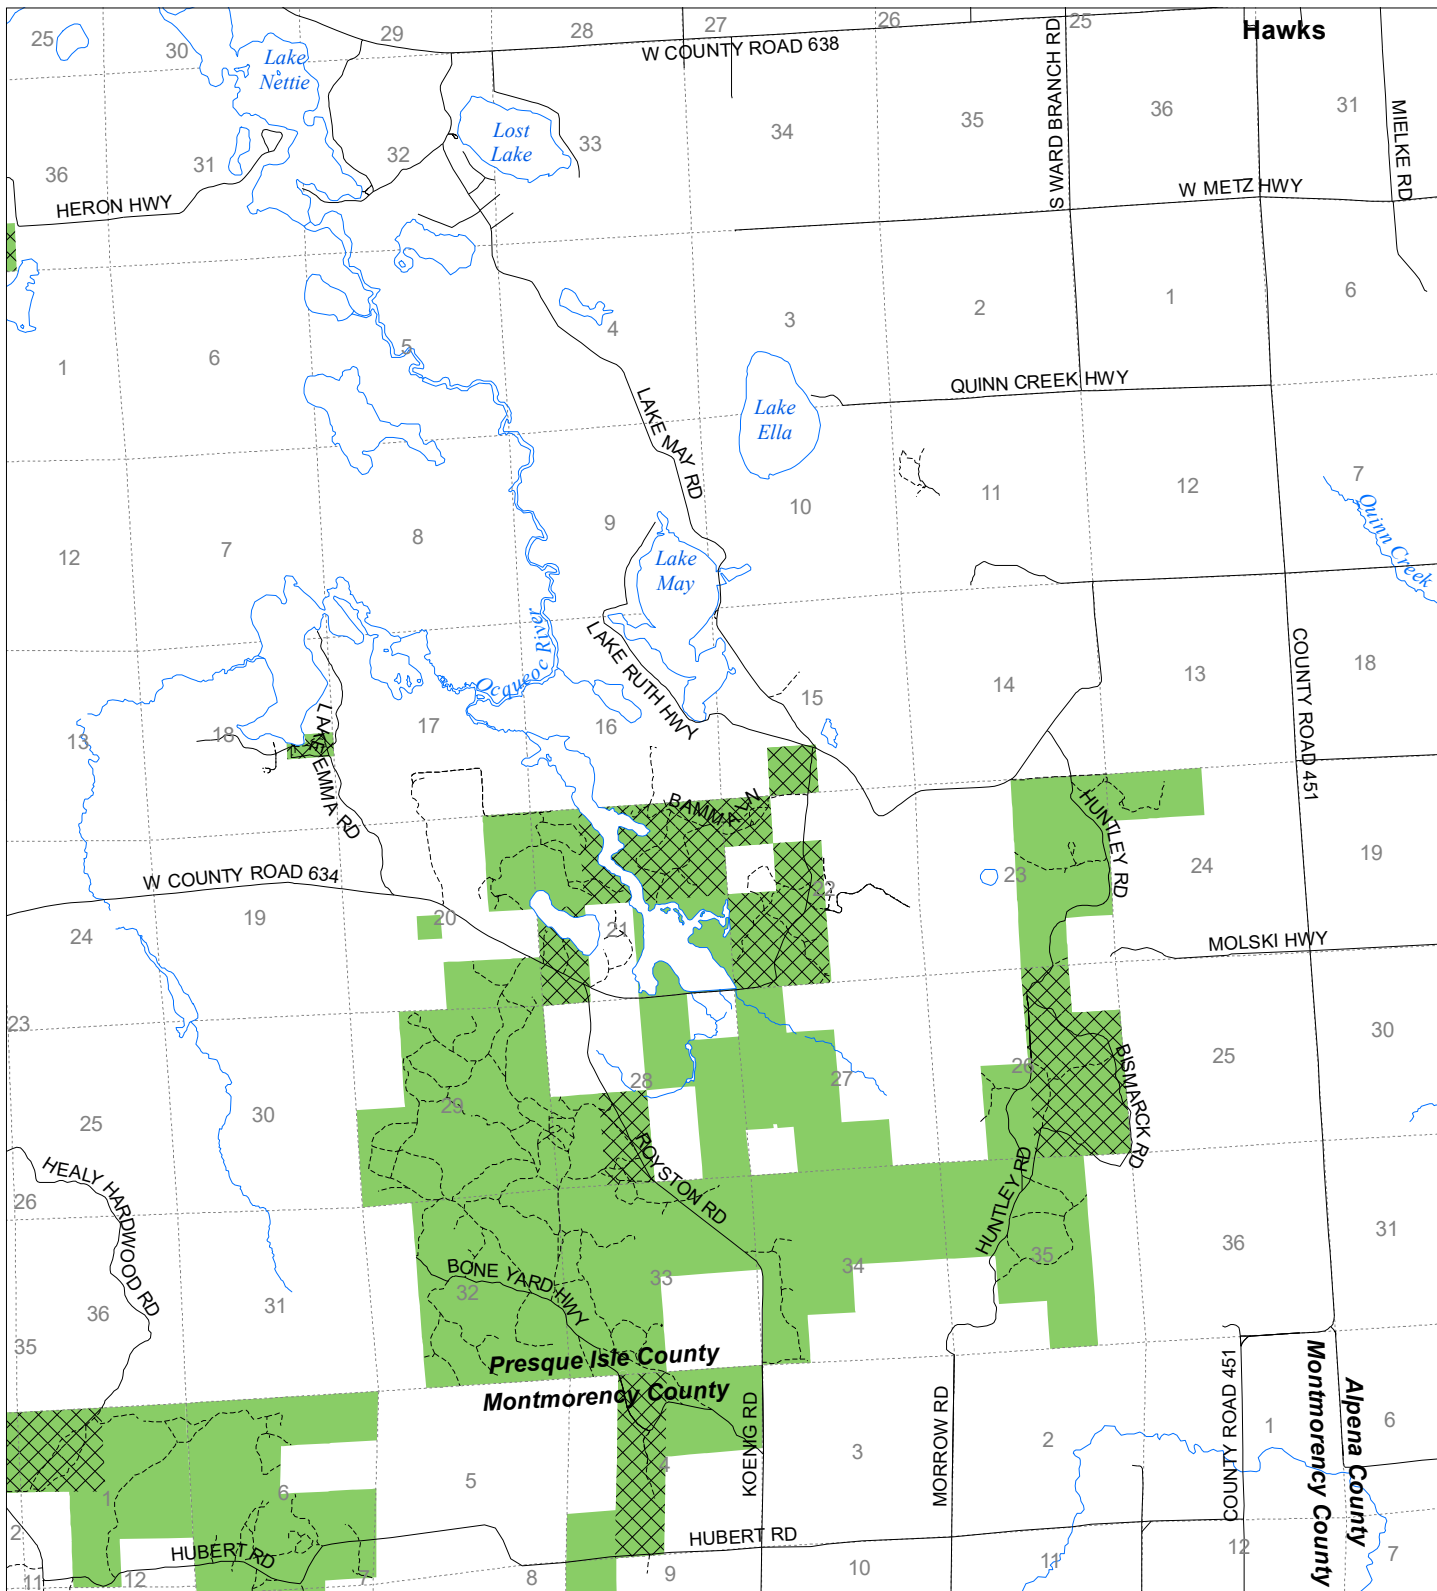

Fuelwood Collection Presque Isle County T33N,R04E

- State land open to fuelwood collection
- State land closed to fuelwood collection

Effective: April 1, 2020

0 0.5 1

 Miles

 03/22/2020