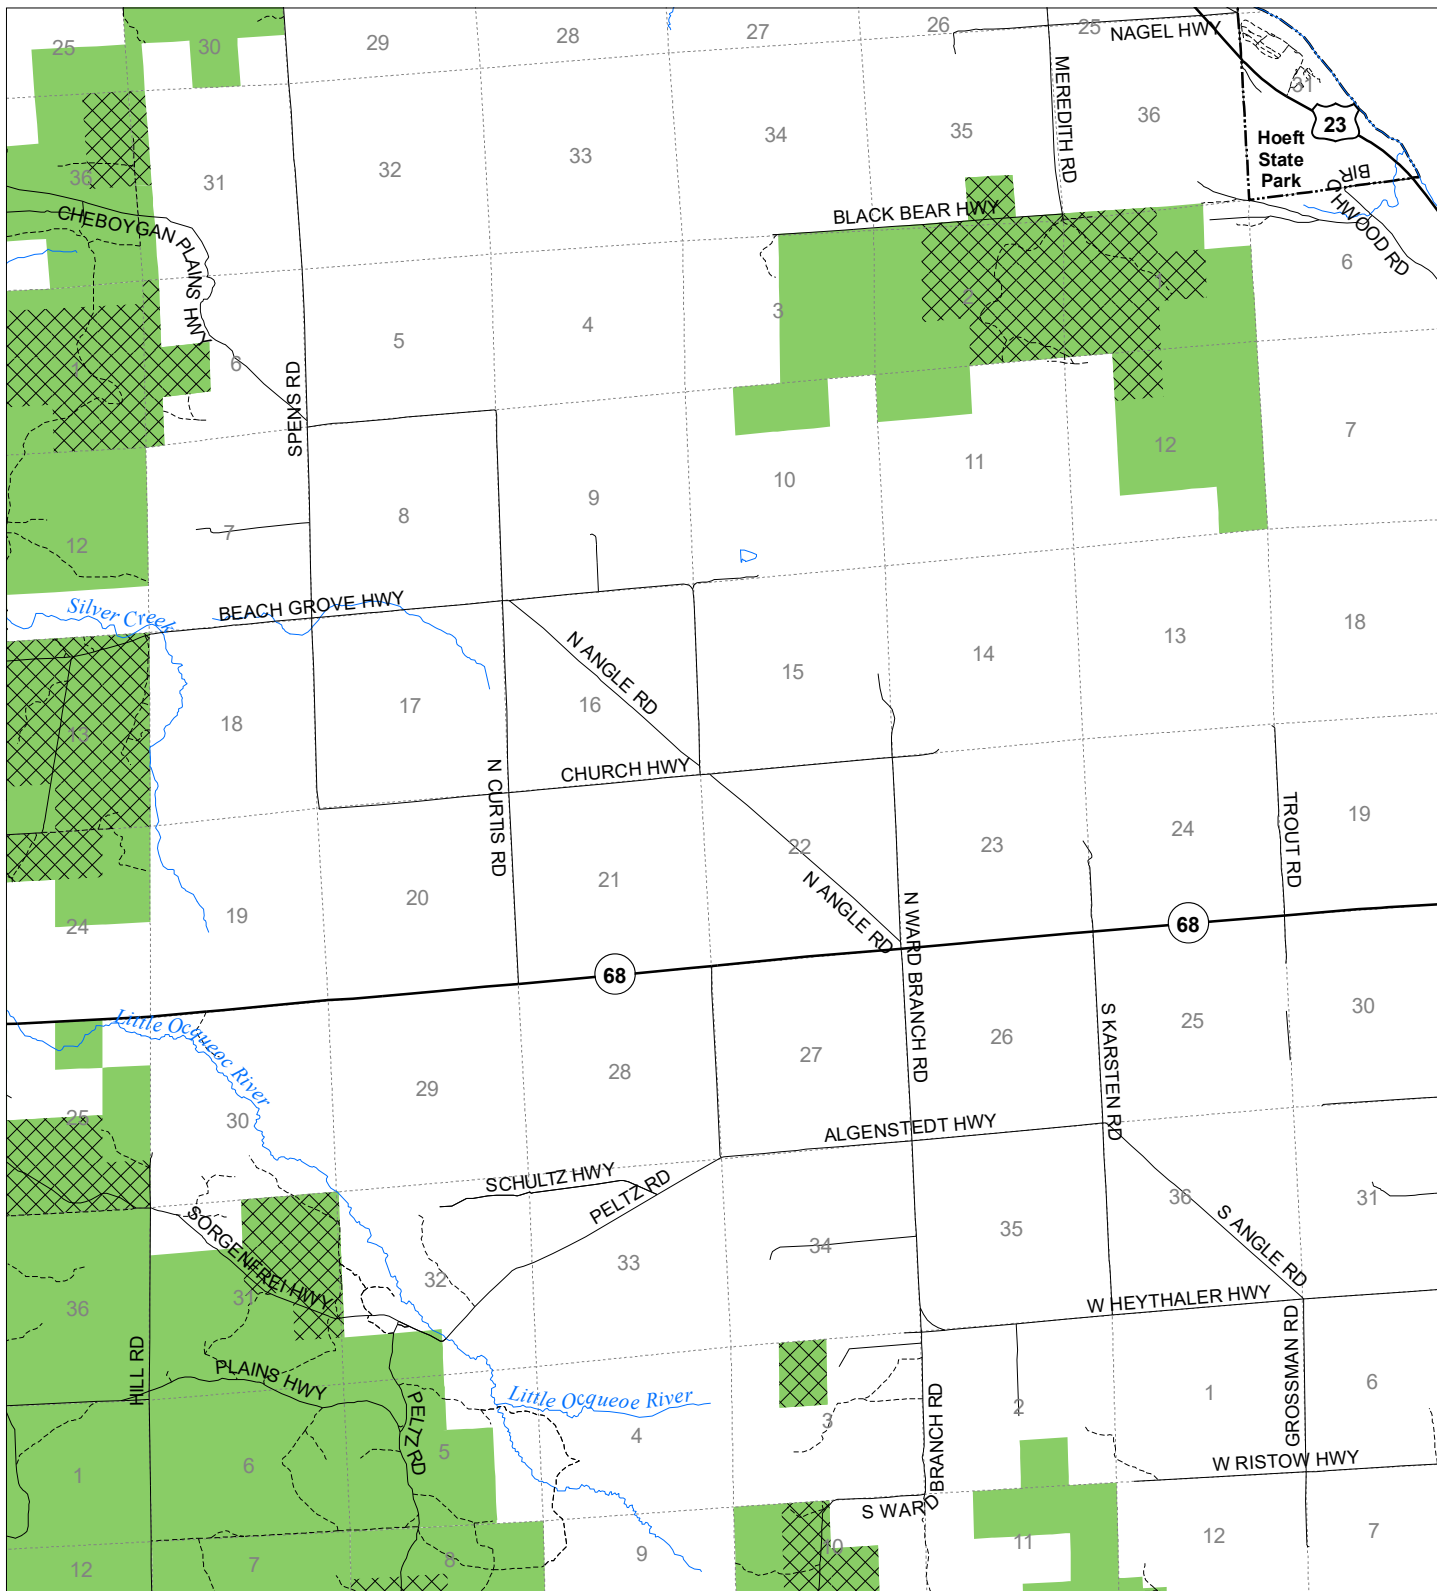

Fuelwood Collection Presque Isle County T35N,R04E

- State land open to fuelwood collection
- State land closed to fuelwood collection

Effective: April 1, 2020