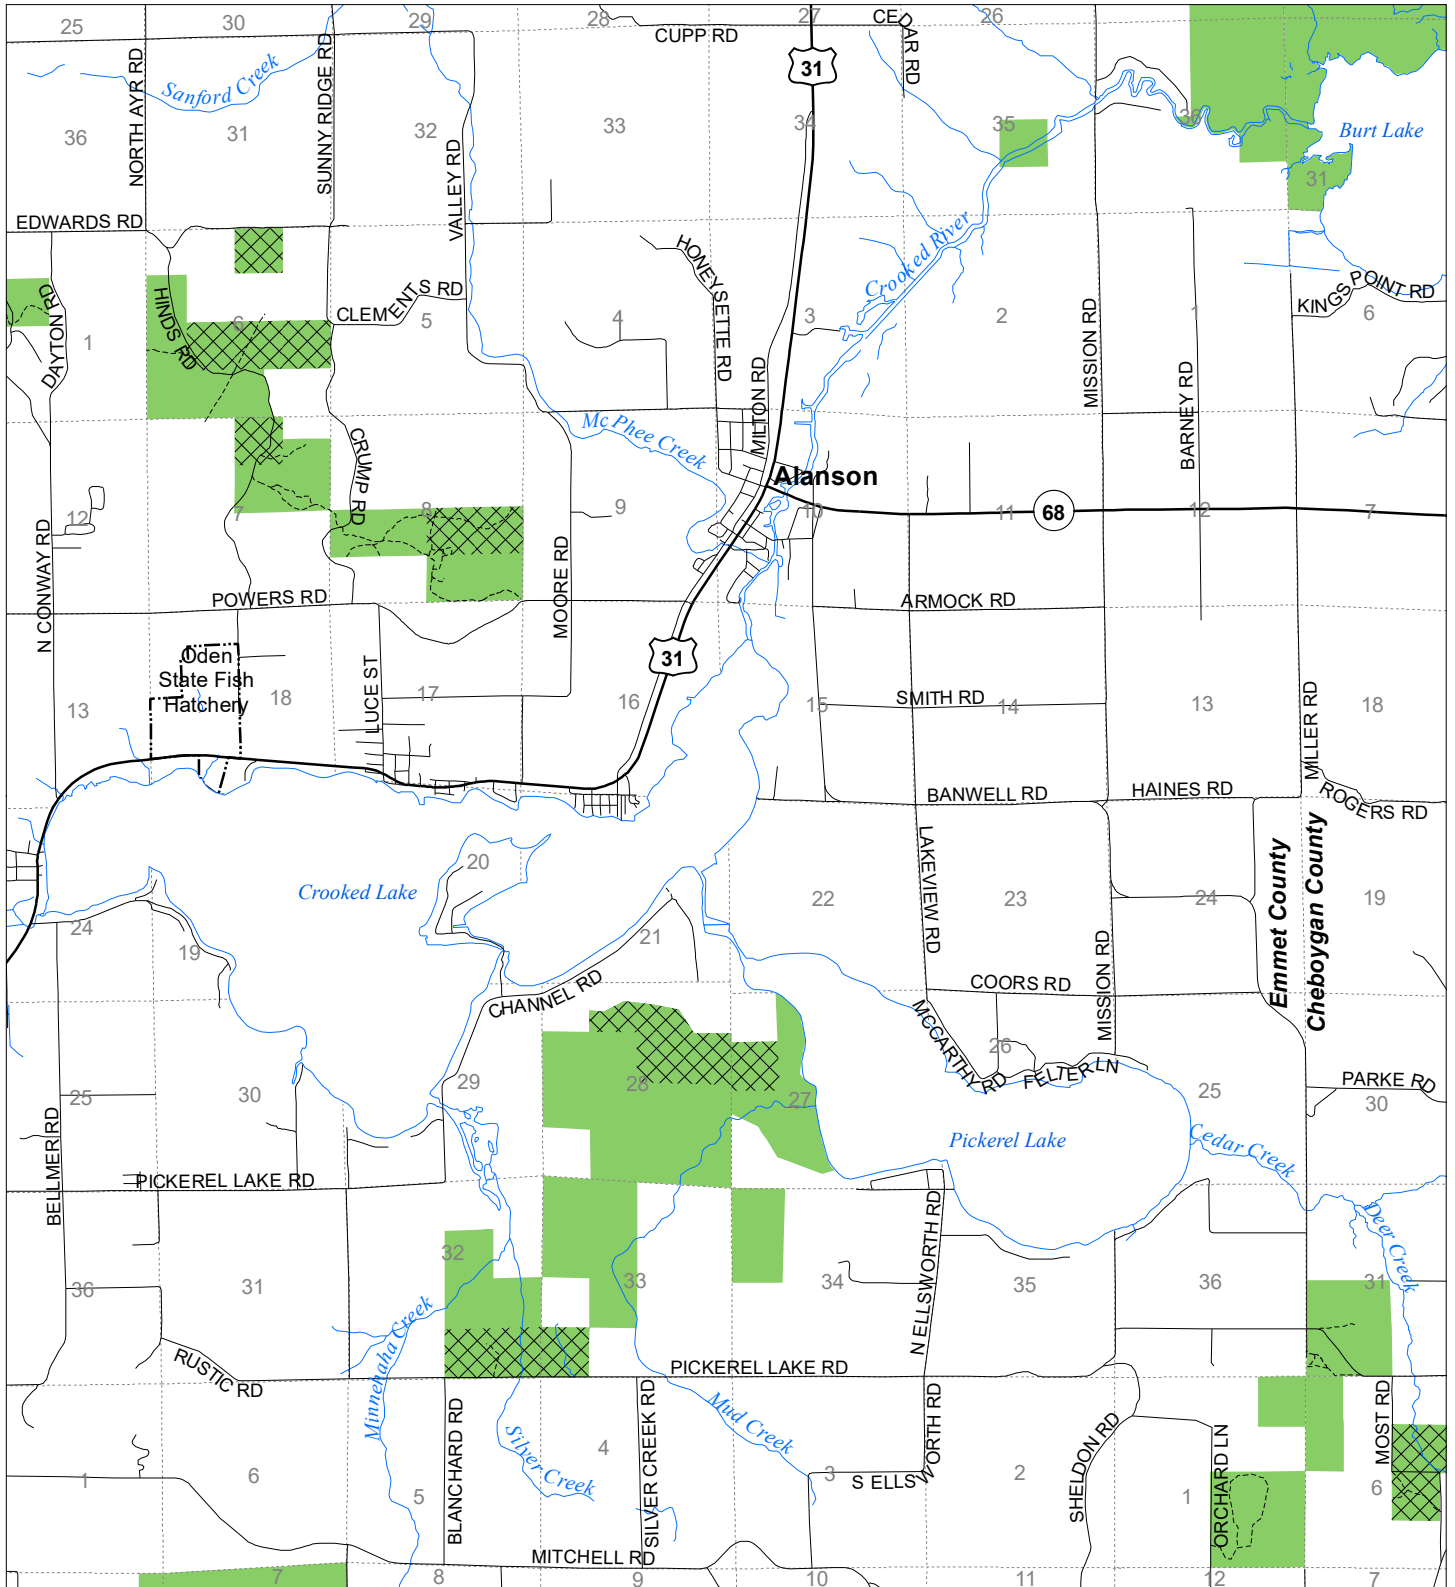

# Fuelwood Collection Emmet County T35N,R04W

- State land open to fuelwood collection
- State land closed to fuelwood collection

Effective: April 1, 2020