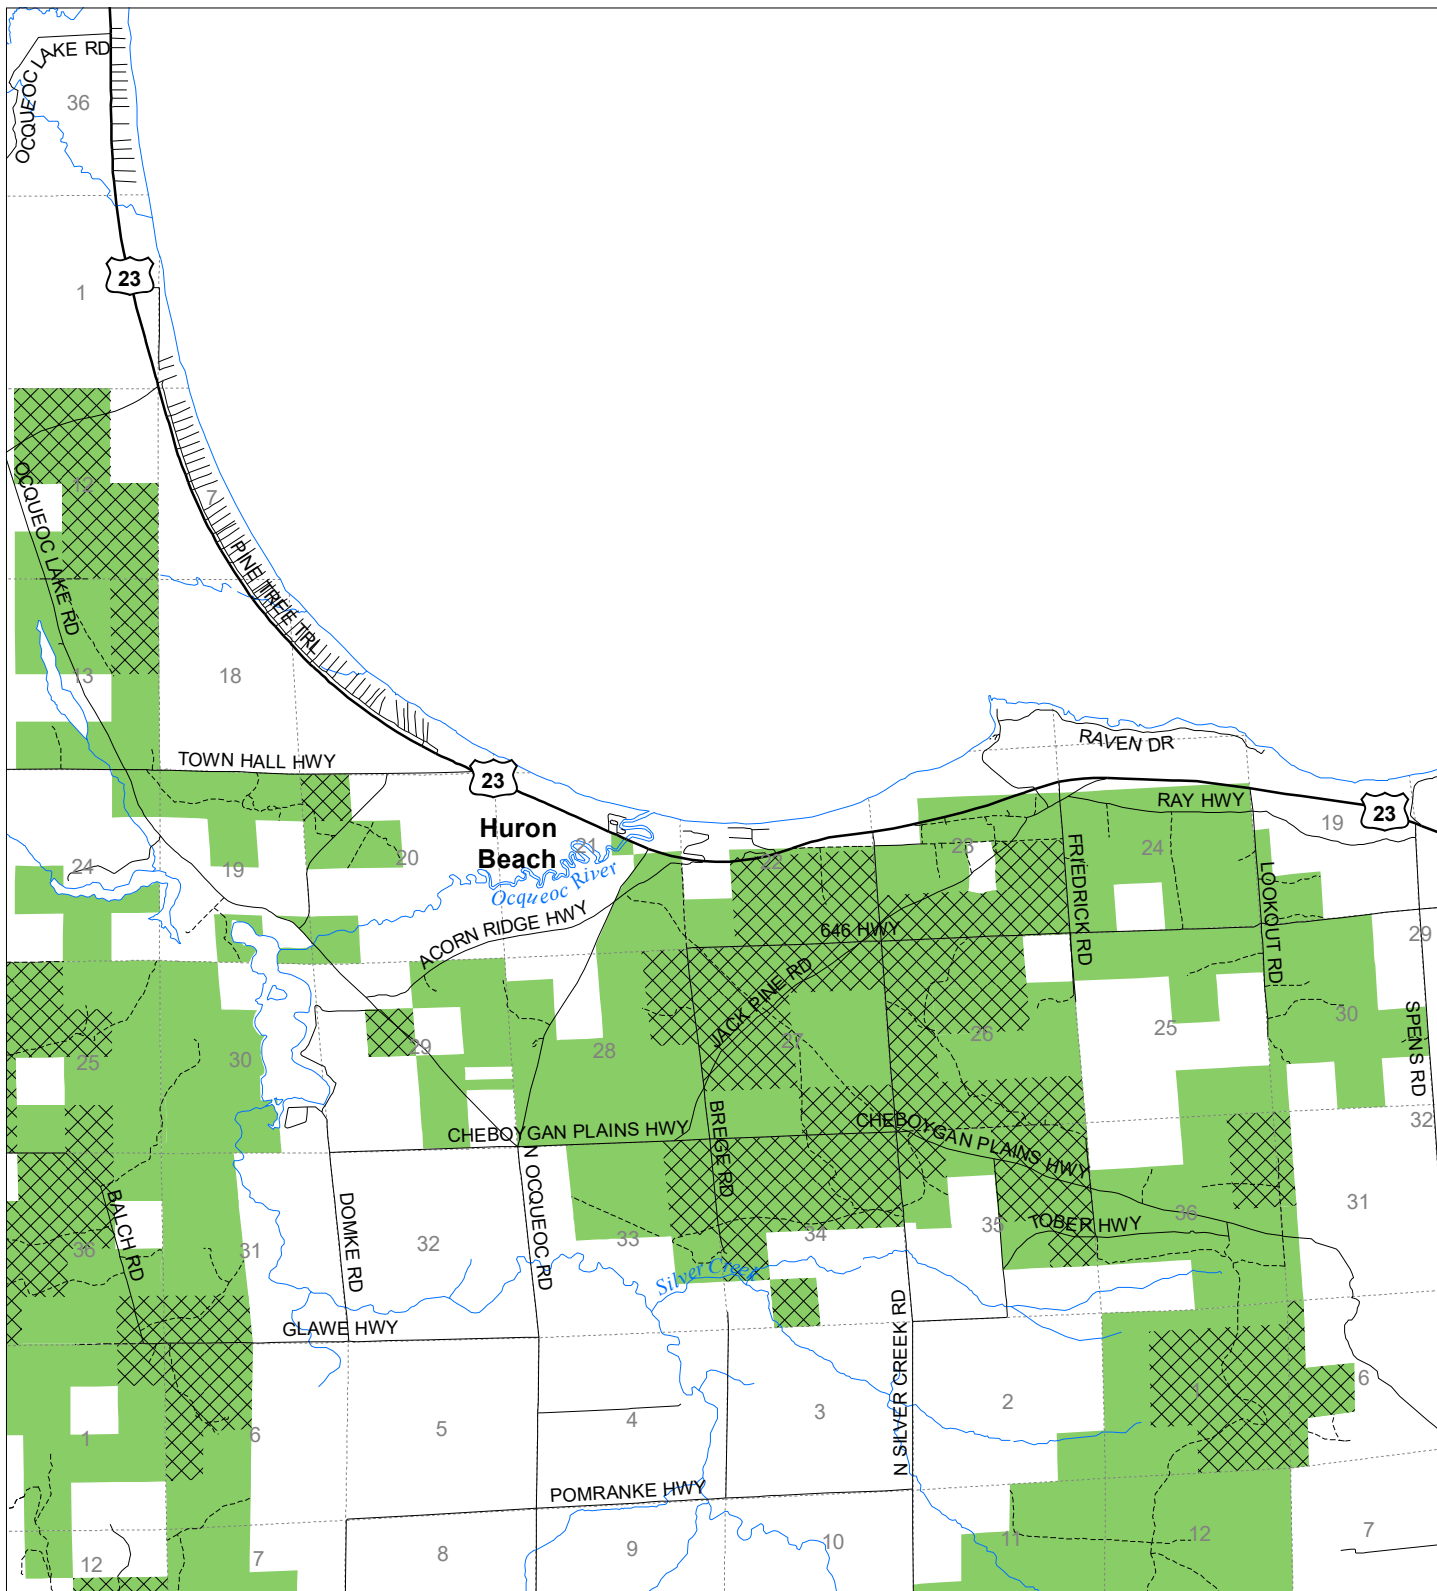

Fuelwood Collection
 Montmorency County
T36N,R03E

- State land open to fuelwood collection
- State land closed to fuelwood collection

Effective: April 1, 2020