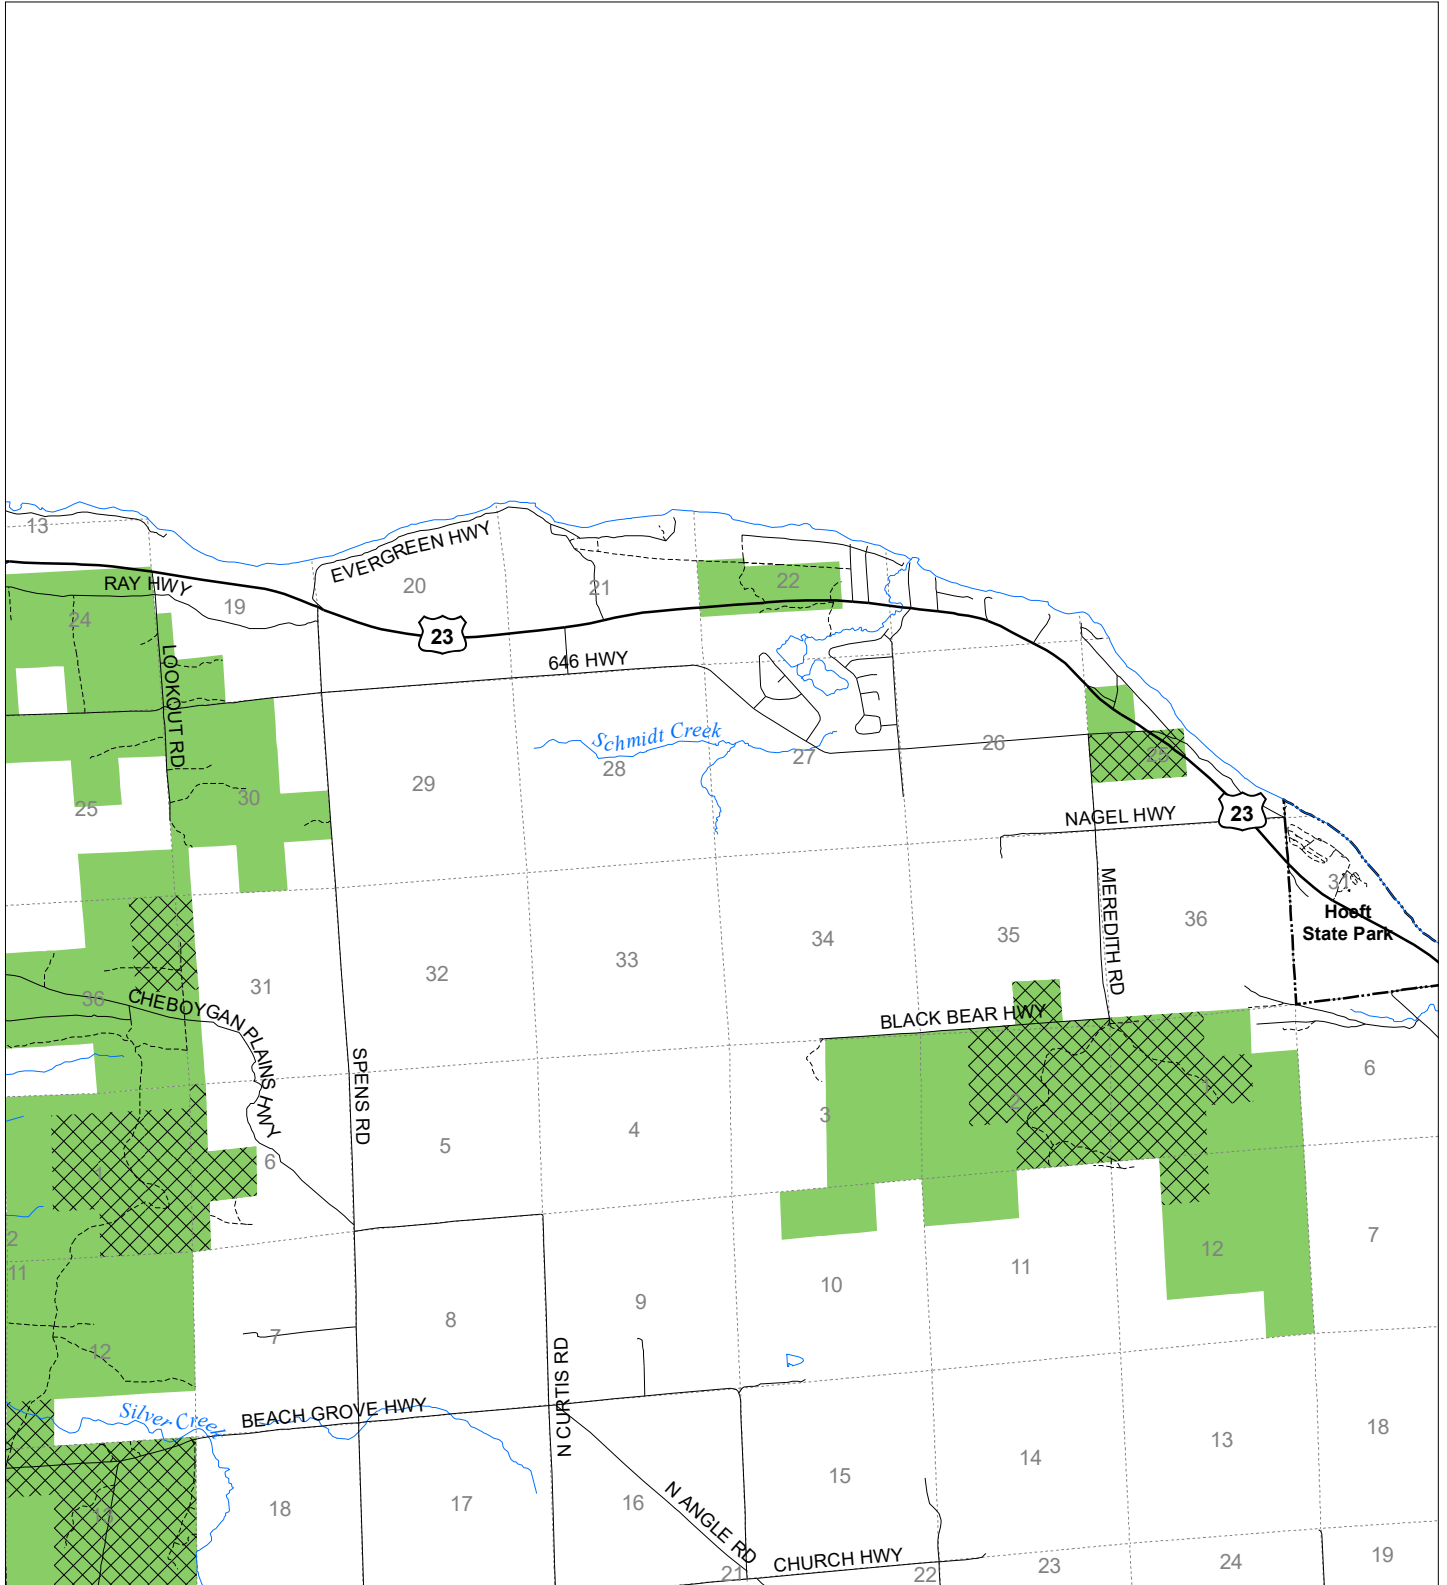

Fuelwood Collection
Presque Isle County
T36N,R04E

- State land open to fuelwood collection
- State land closed to fuelwood collection

Effective: April 1, 2020