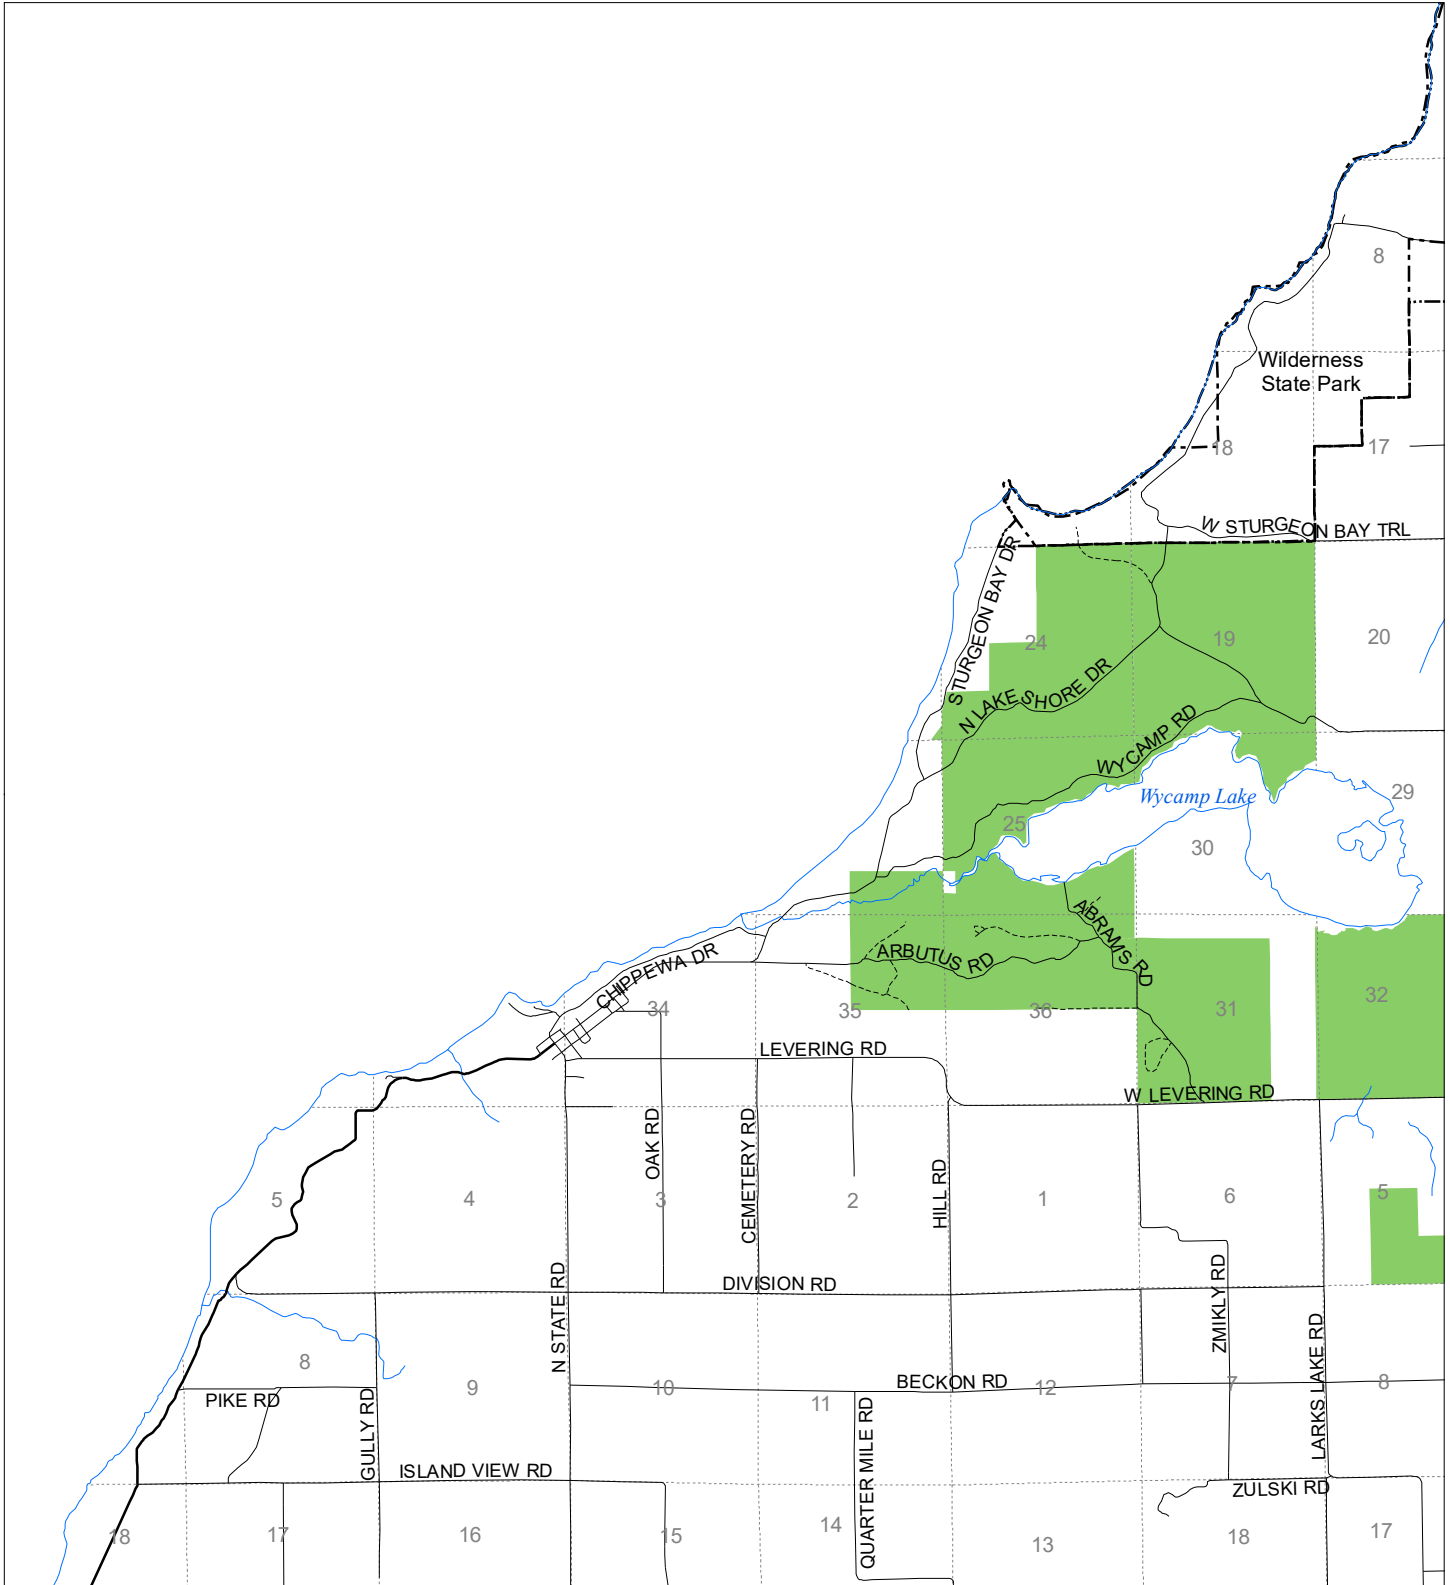

Fuelwood Collection
 Emmet County
T38N,R06W

- State land open to fuelwood collection
- State land closed to fuelwood collection

Effective: April 1, 2020