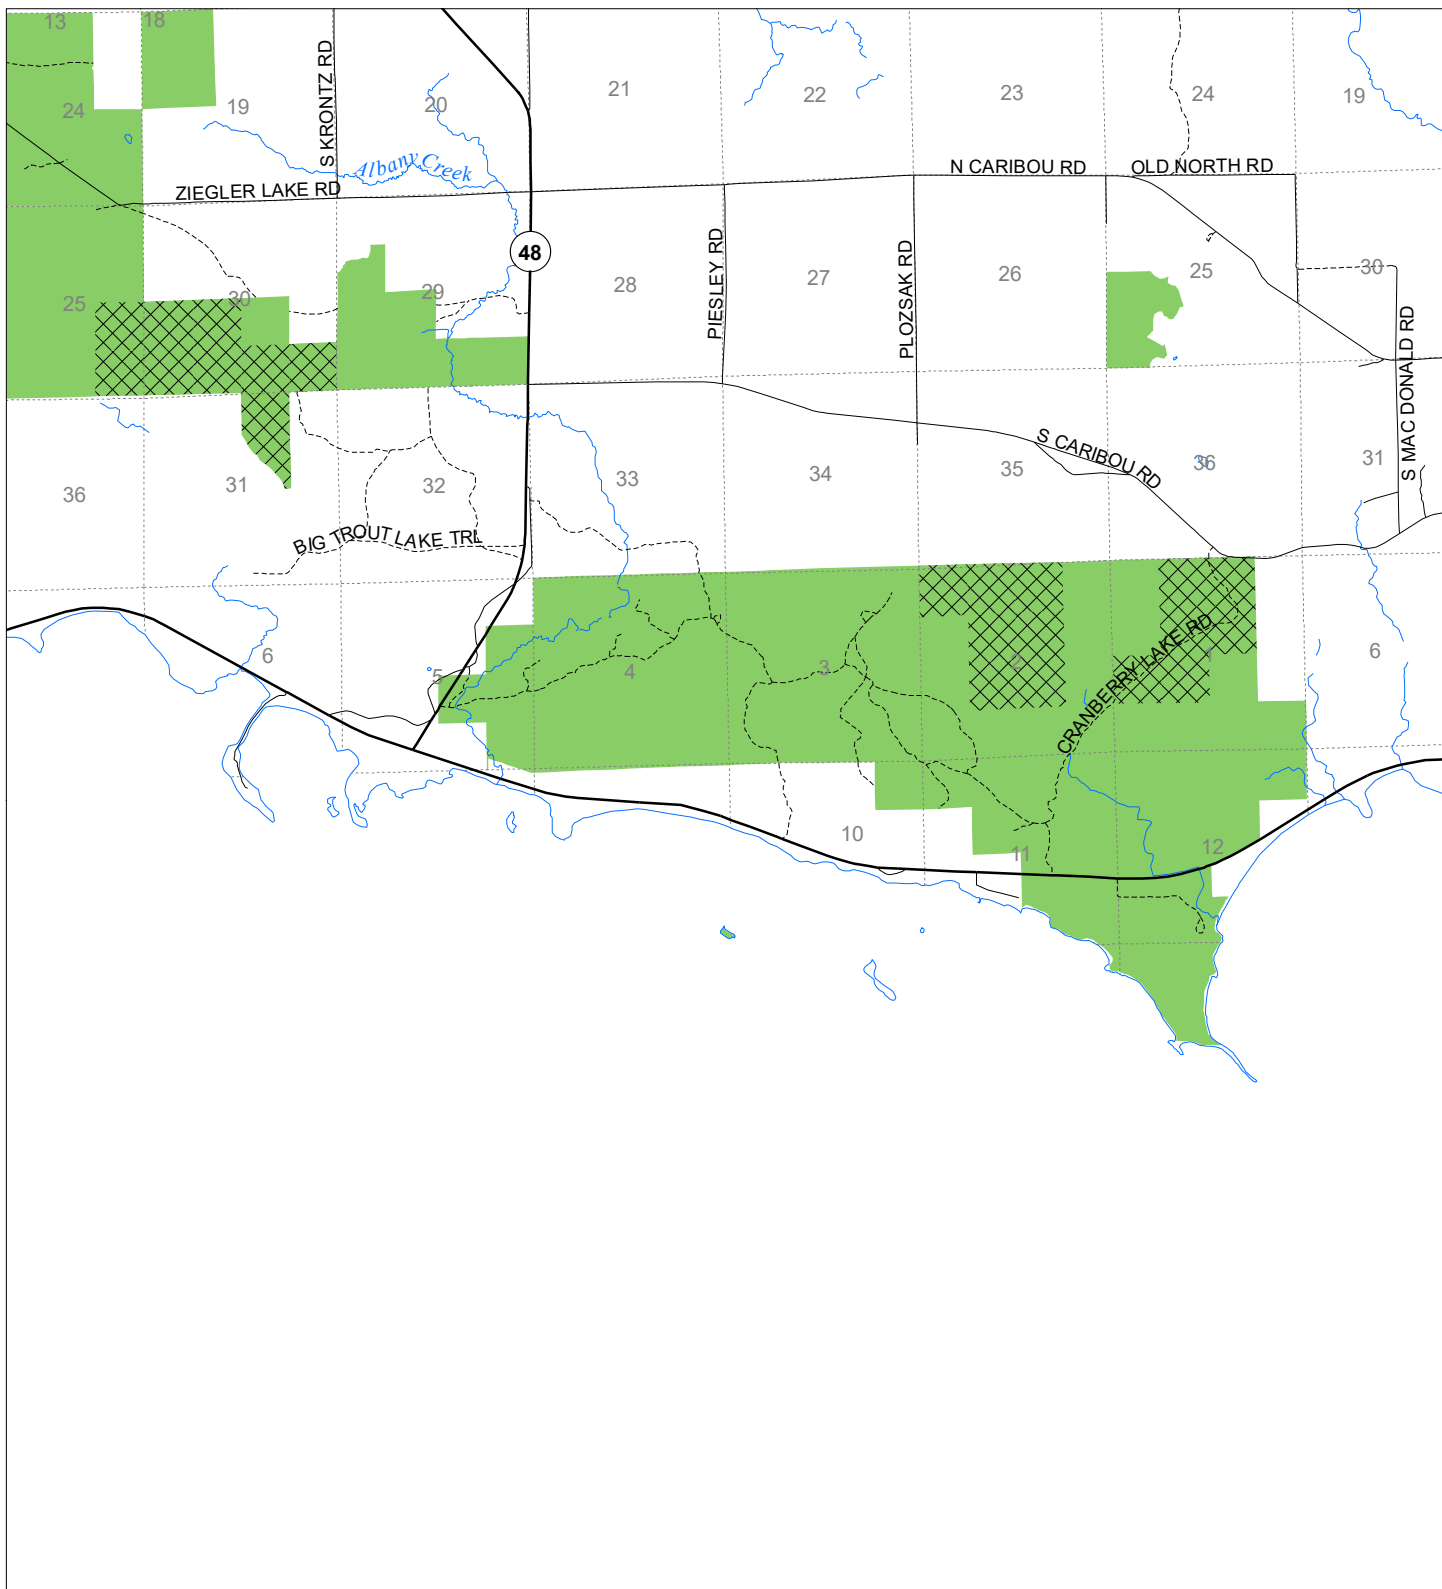

Fuelwood Collection  
Chippewa County  
**T41N,R03E**

-  State land open to fuelwood collection
-  State land closed to fuelwood collection

Effective: April 1, 2020

Date: 03/22/2020