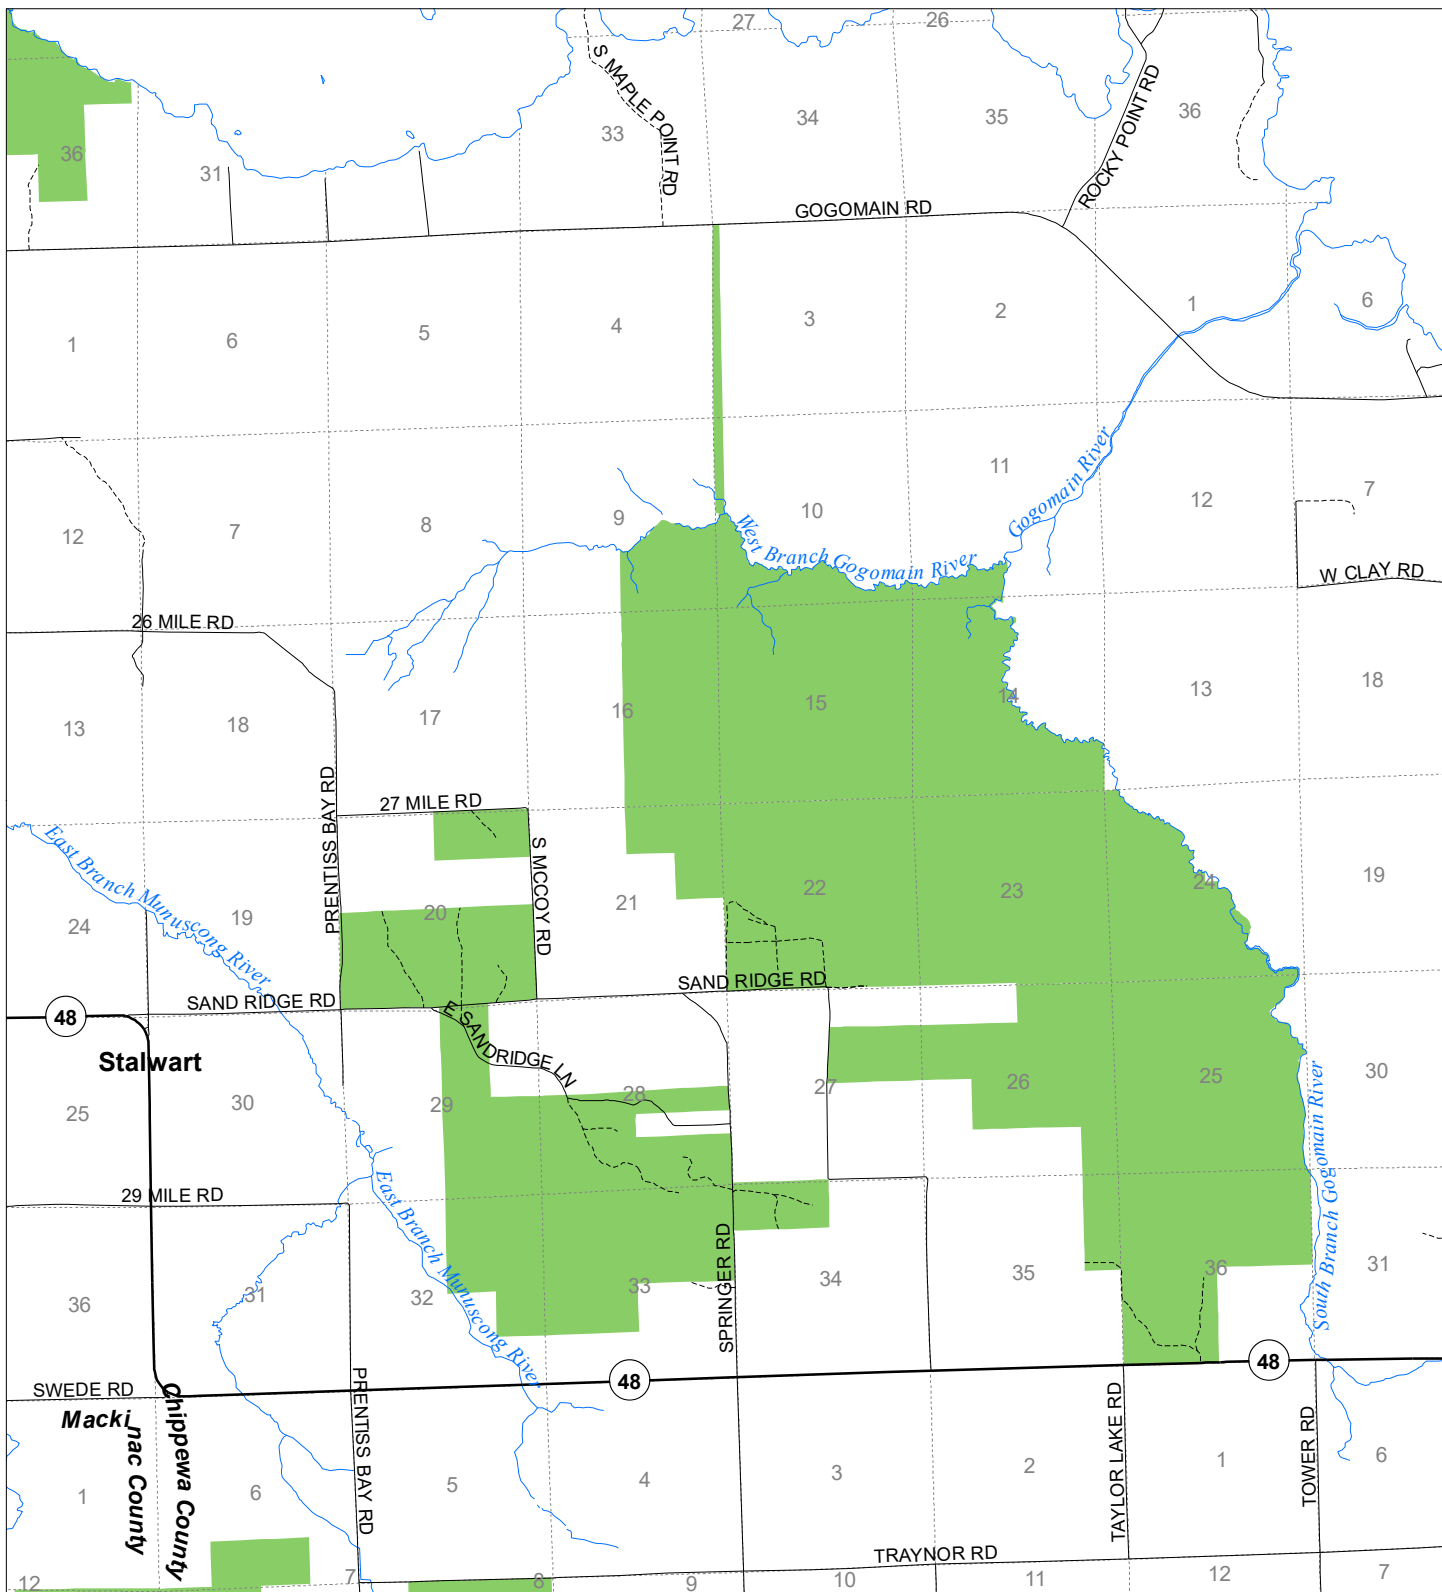

Fuelwood Collection
Chippewa County
T43N,R02E

- State land open to fuelwood collection
- State land closed to fuelwood collection

Effective: April 1, 2020