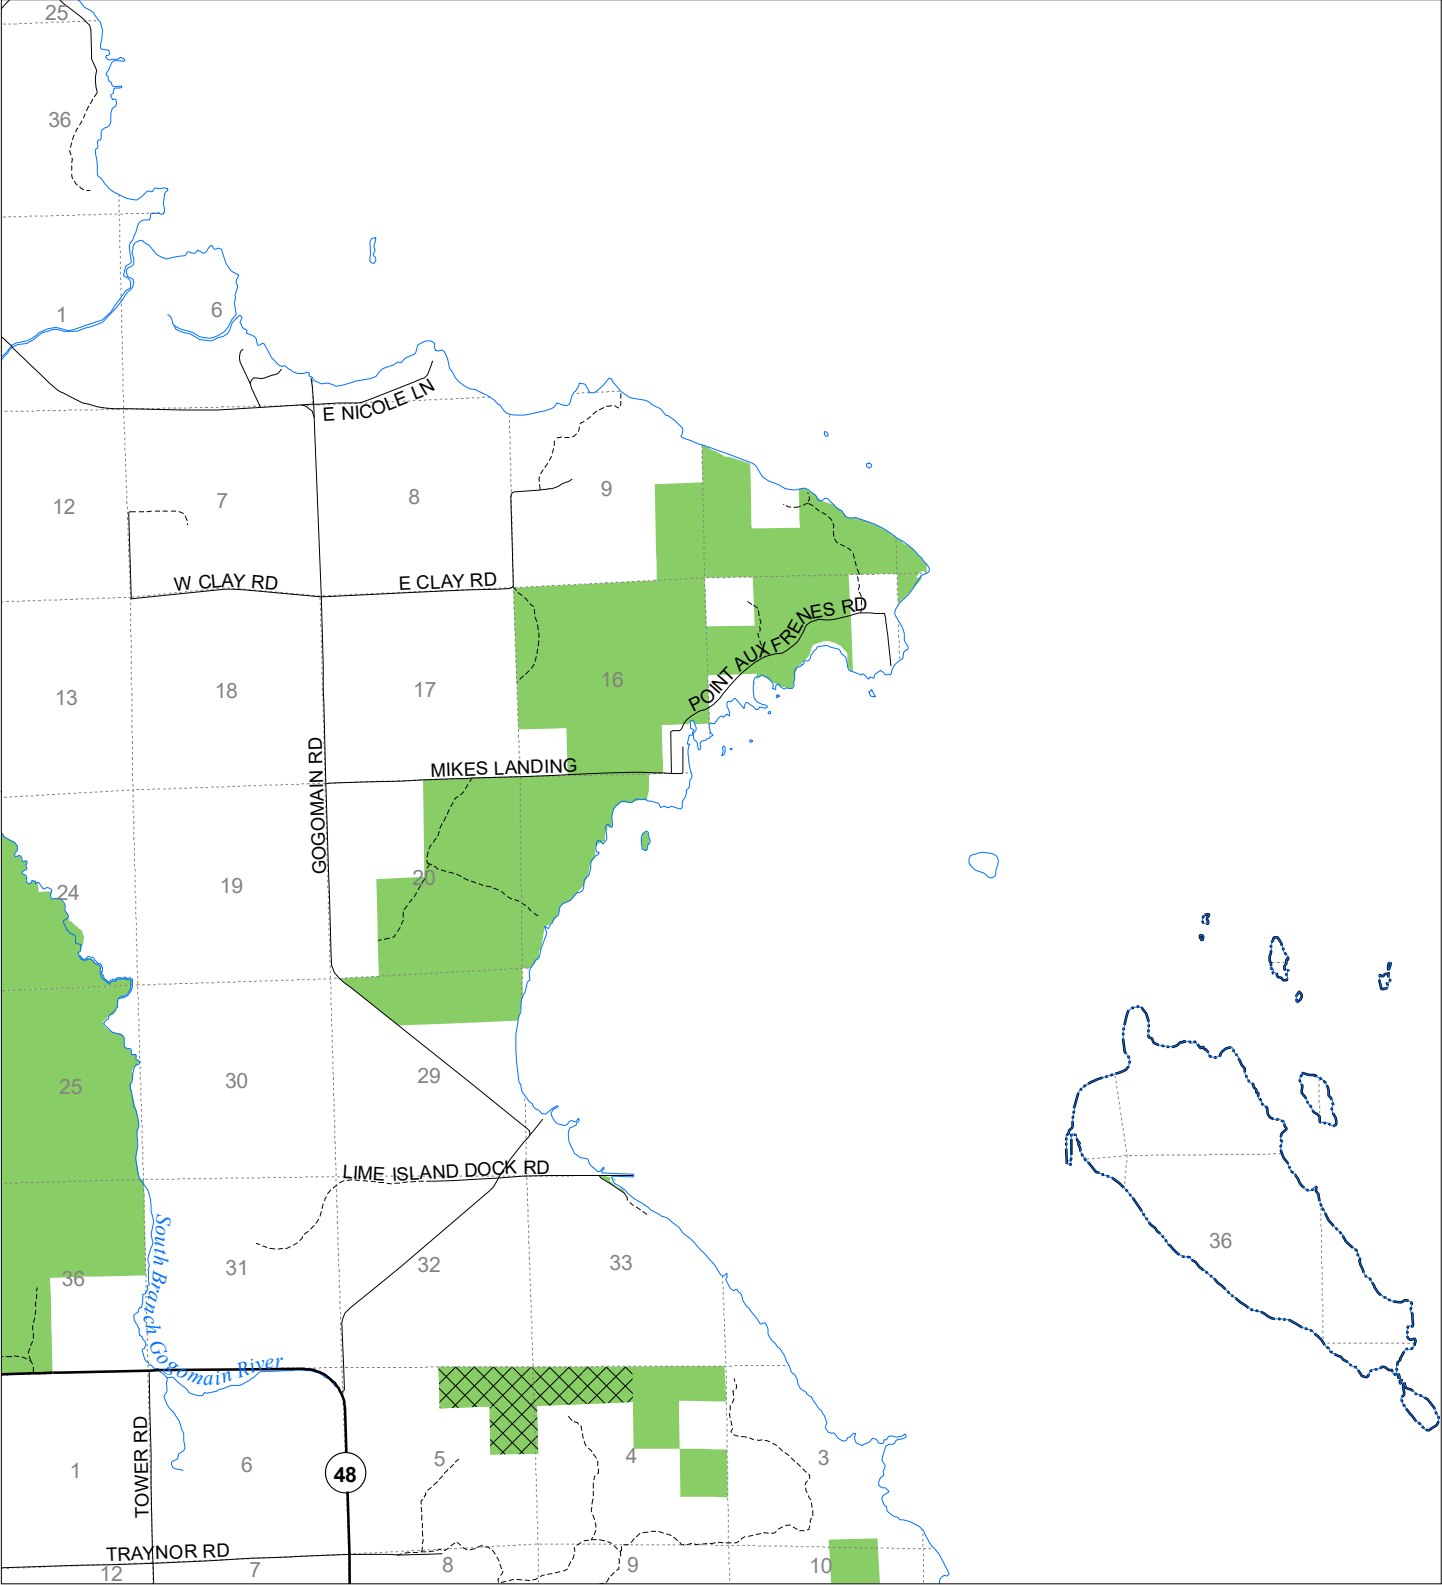

Fuelwood Collection  
 Chippewa County  
**T43N,R03E**

- State land open to fuelwood collection
- State land closed to fuelwood collection

Effective: April 1, 2020