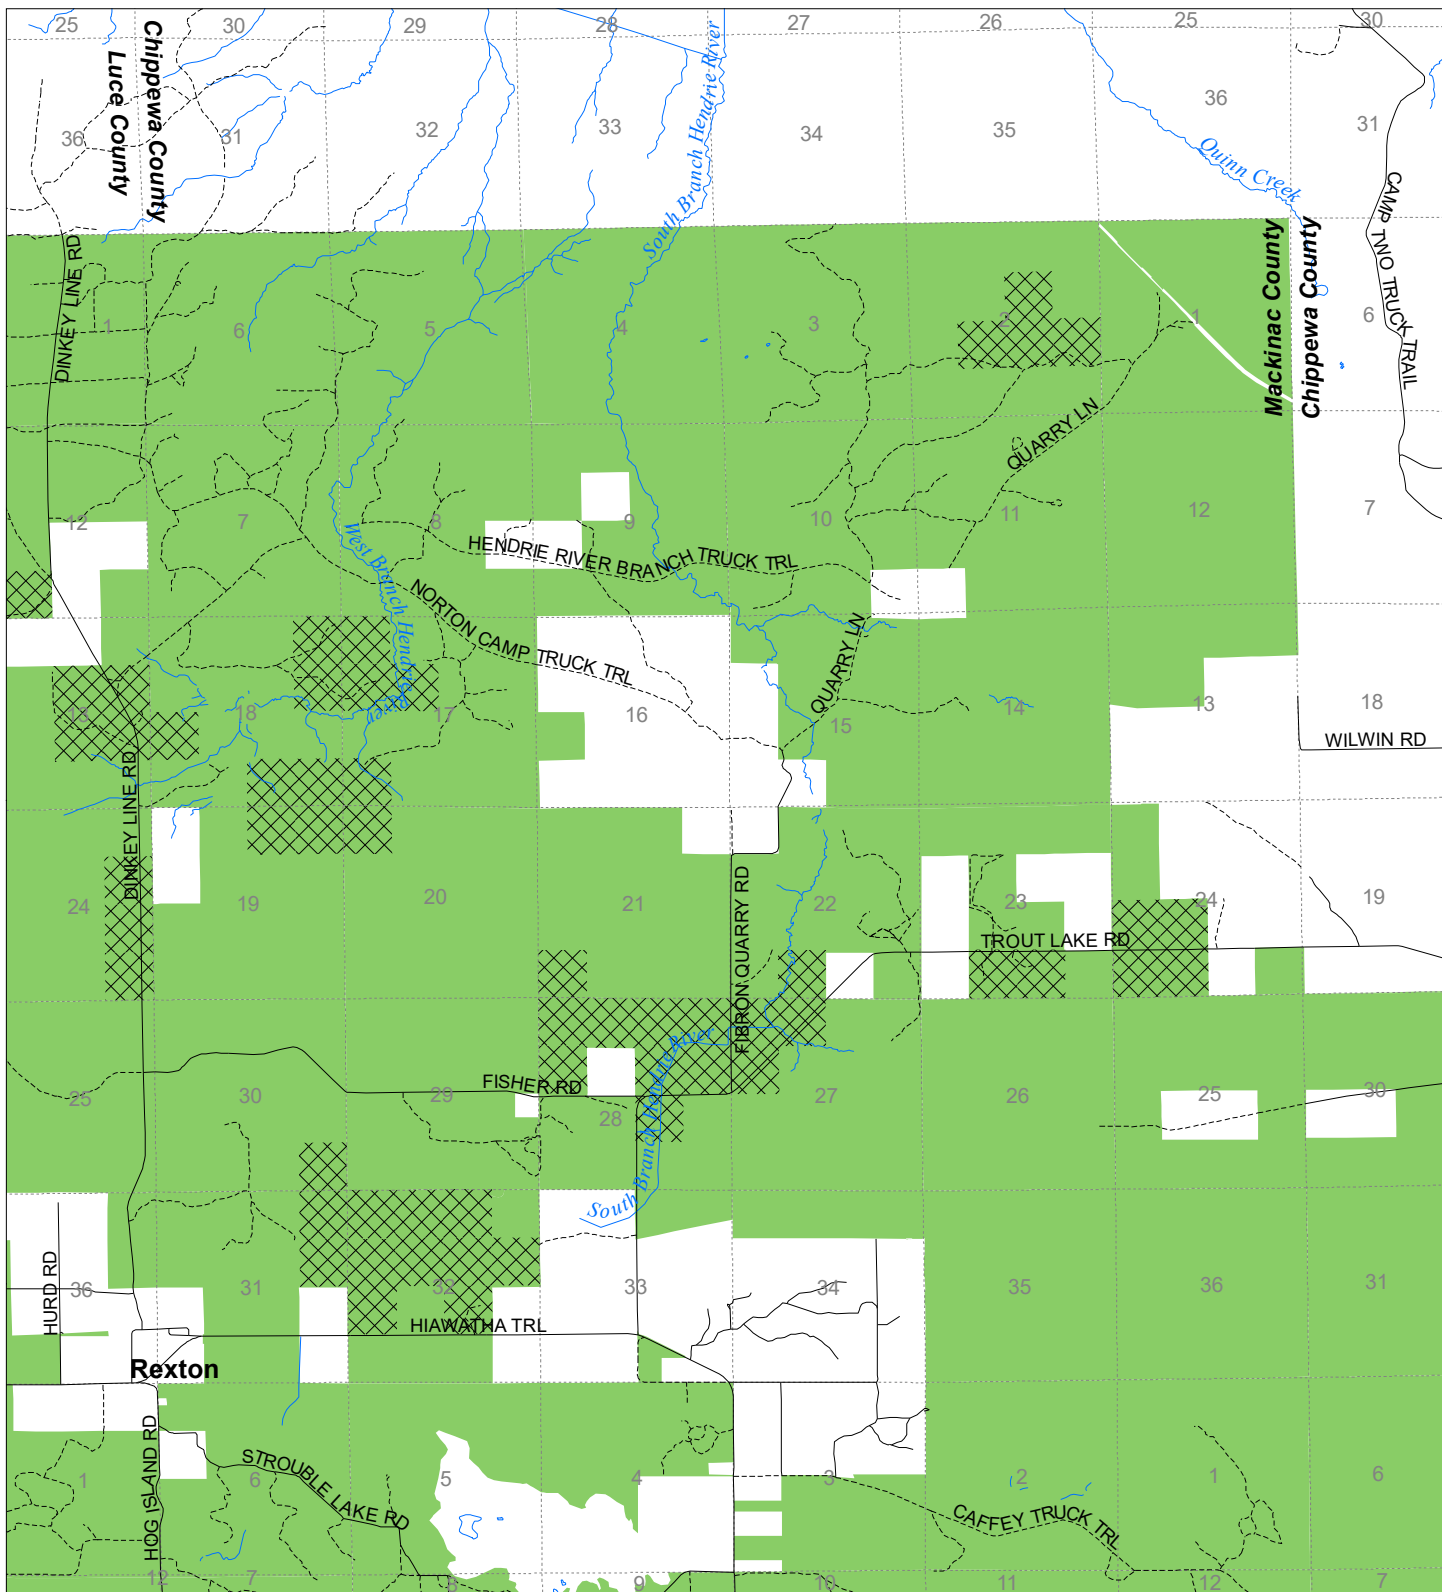

Fuelwood Collection  
 Mackinac County  
**T44N,R07W**

- State land open to fuelwood collection
- State land closed to fuelwood collection

Effective: April 1, 2020