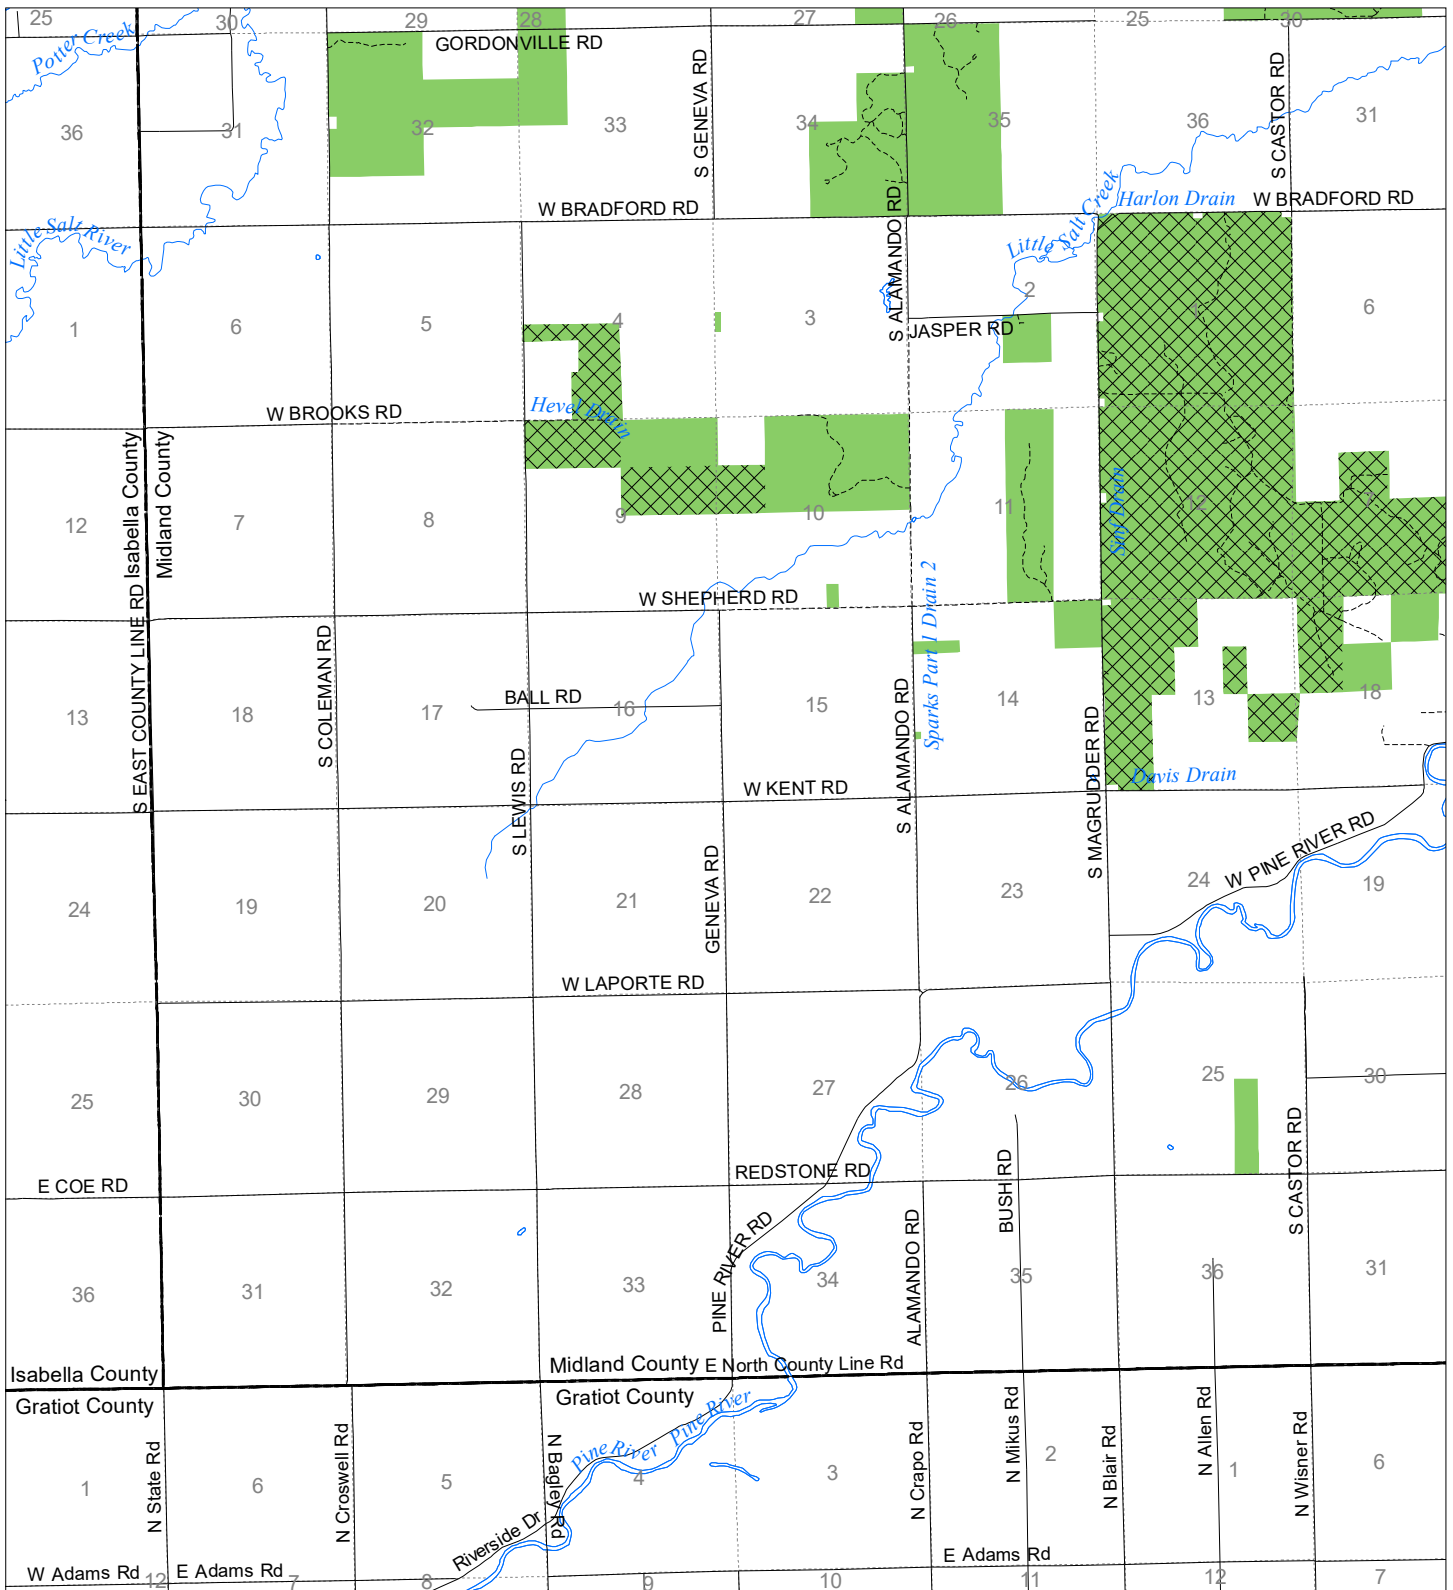

Fuelwood Collection Midland County T13N,R02W

- State land open to fuelwood collection
- State land closed to fuelwood collection

Effective: March 1, 2021

Miles
0 0.5 1

02/02/2021