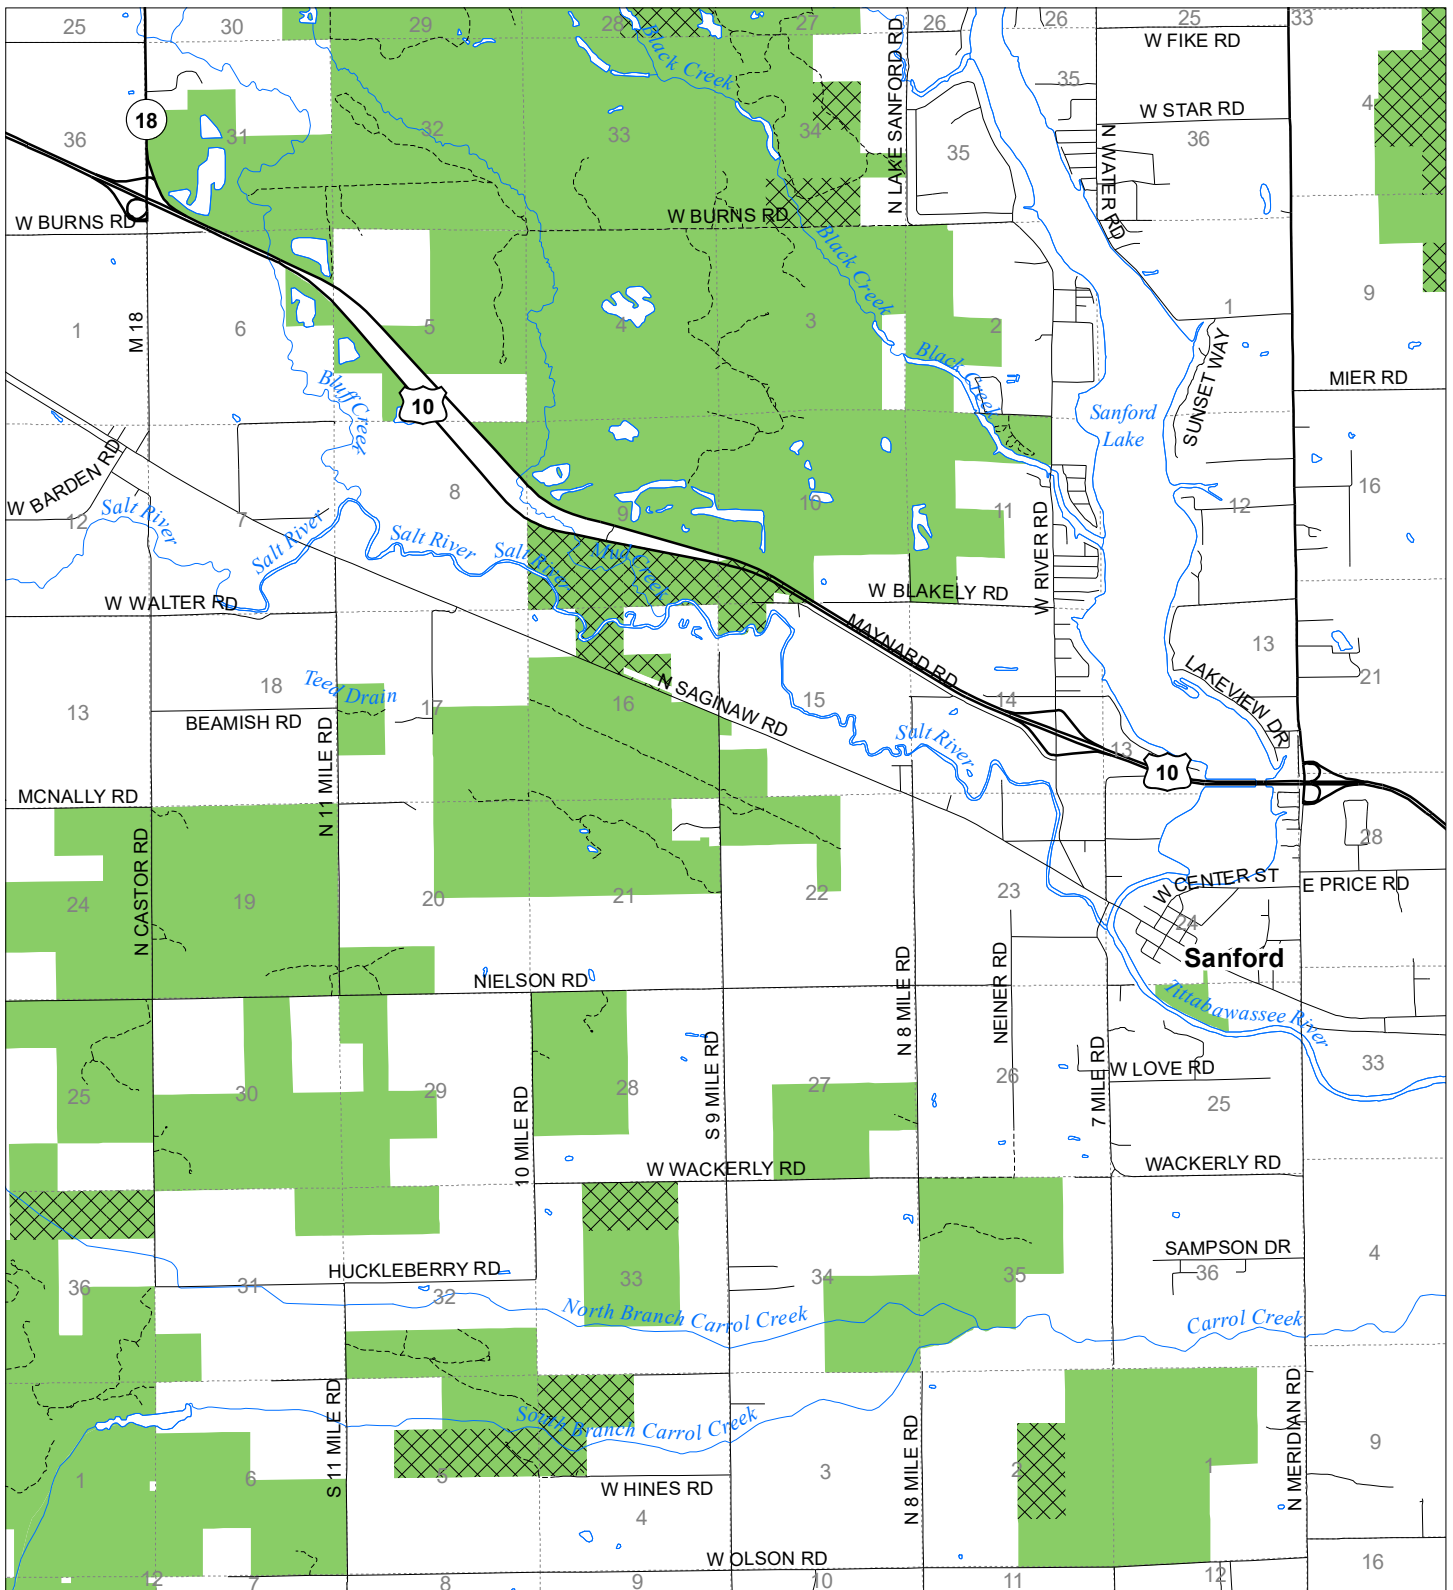

# Fuelwood Collection Midland County T15N,R01W

State land open to fuelwood collection  
 State land closed to fuelwood collection  
 Effective: March 1, 2021

N  
 Miles  
 0      0.5      1

02/02/2021