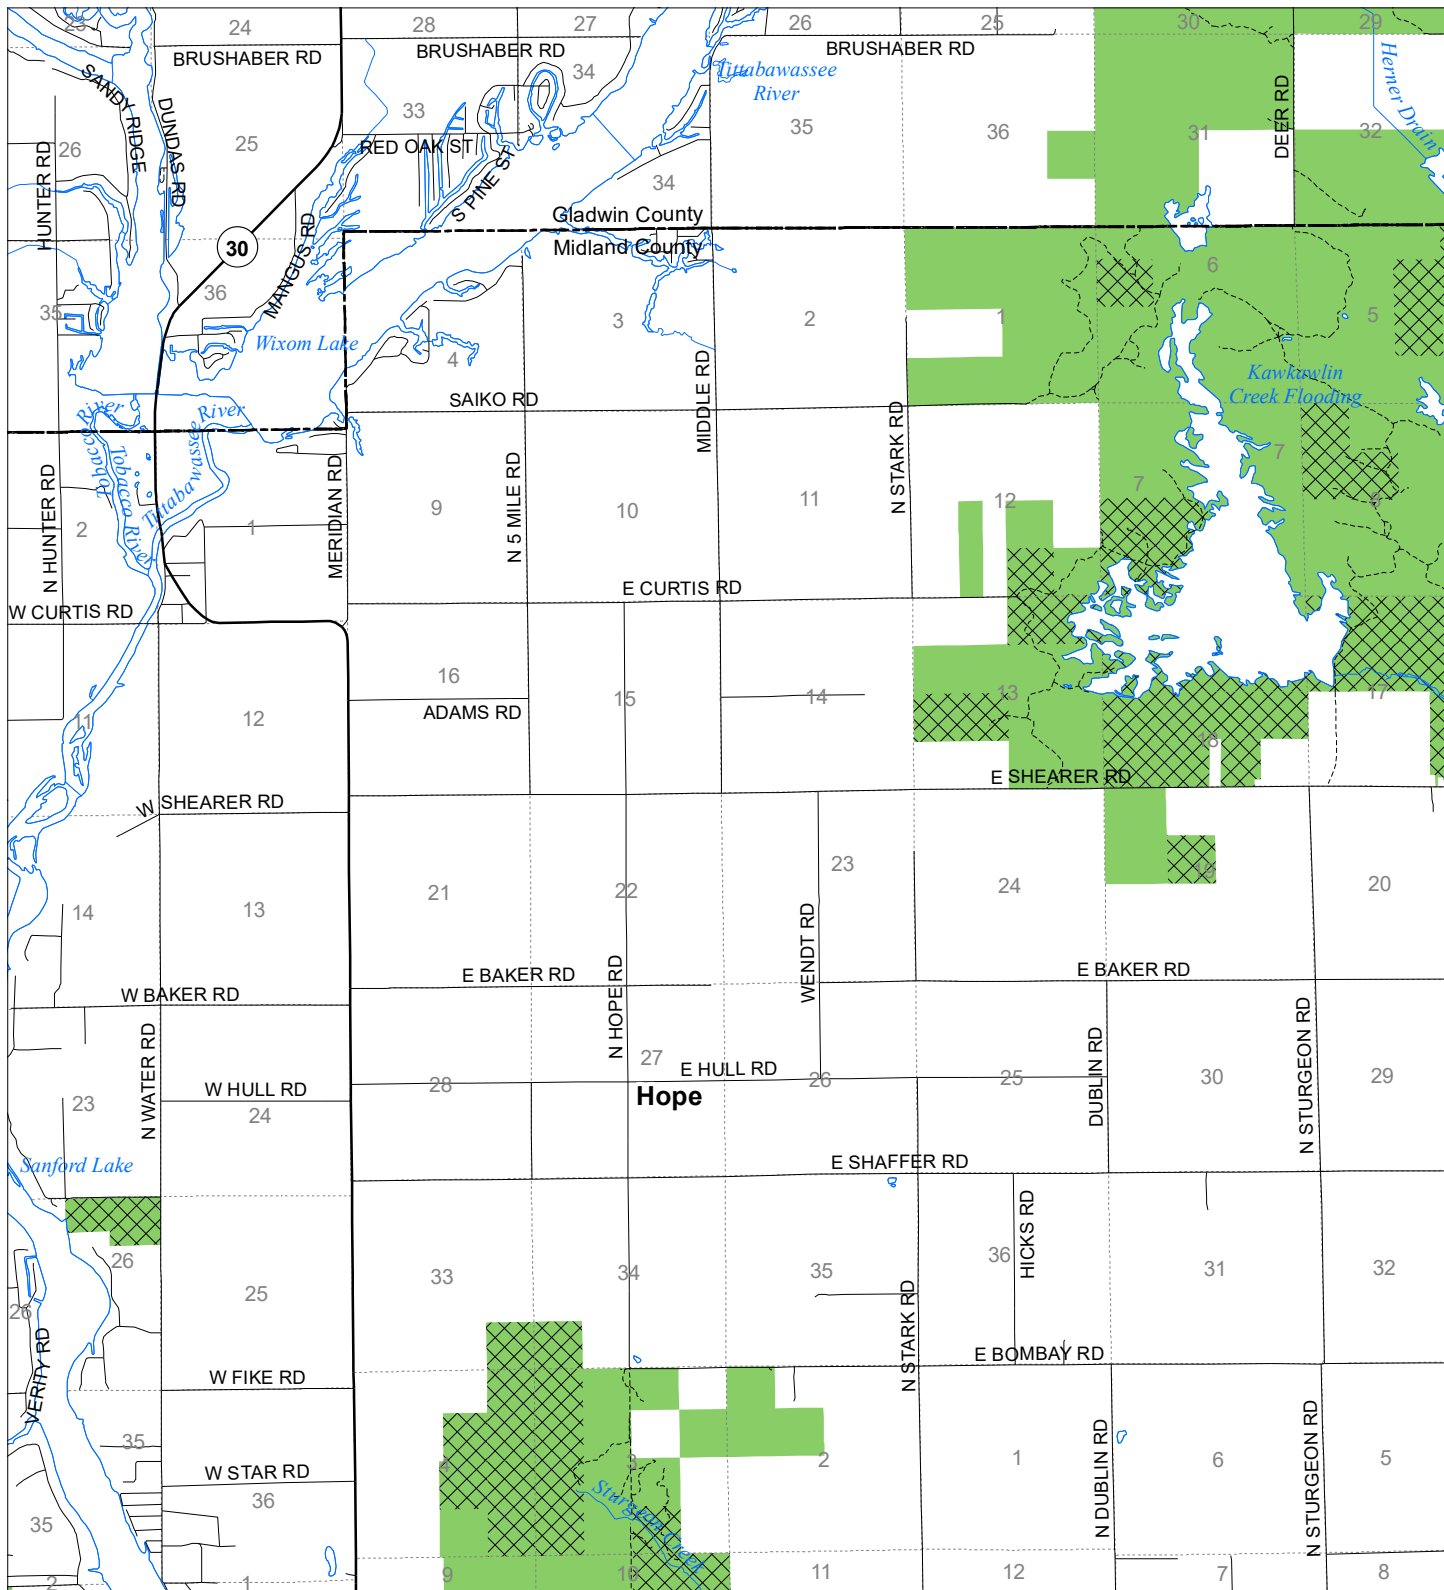

Fuelwood Collection Midland County T16N,R01E

- State land open to fuelwood collection
- State land closed to fuelwood collection

Effective: March 1, 2021