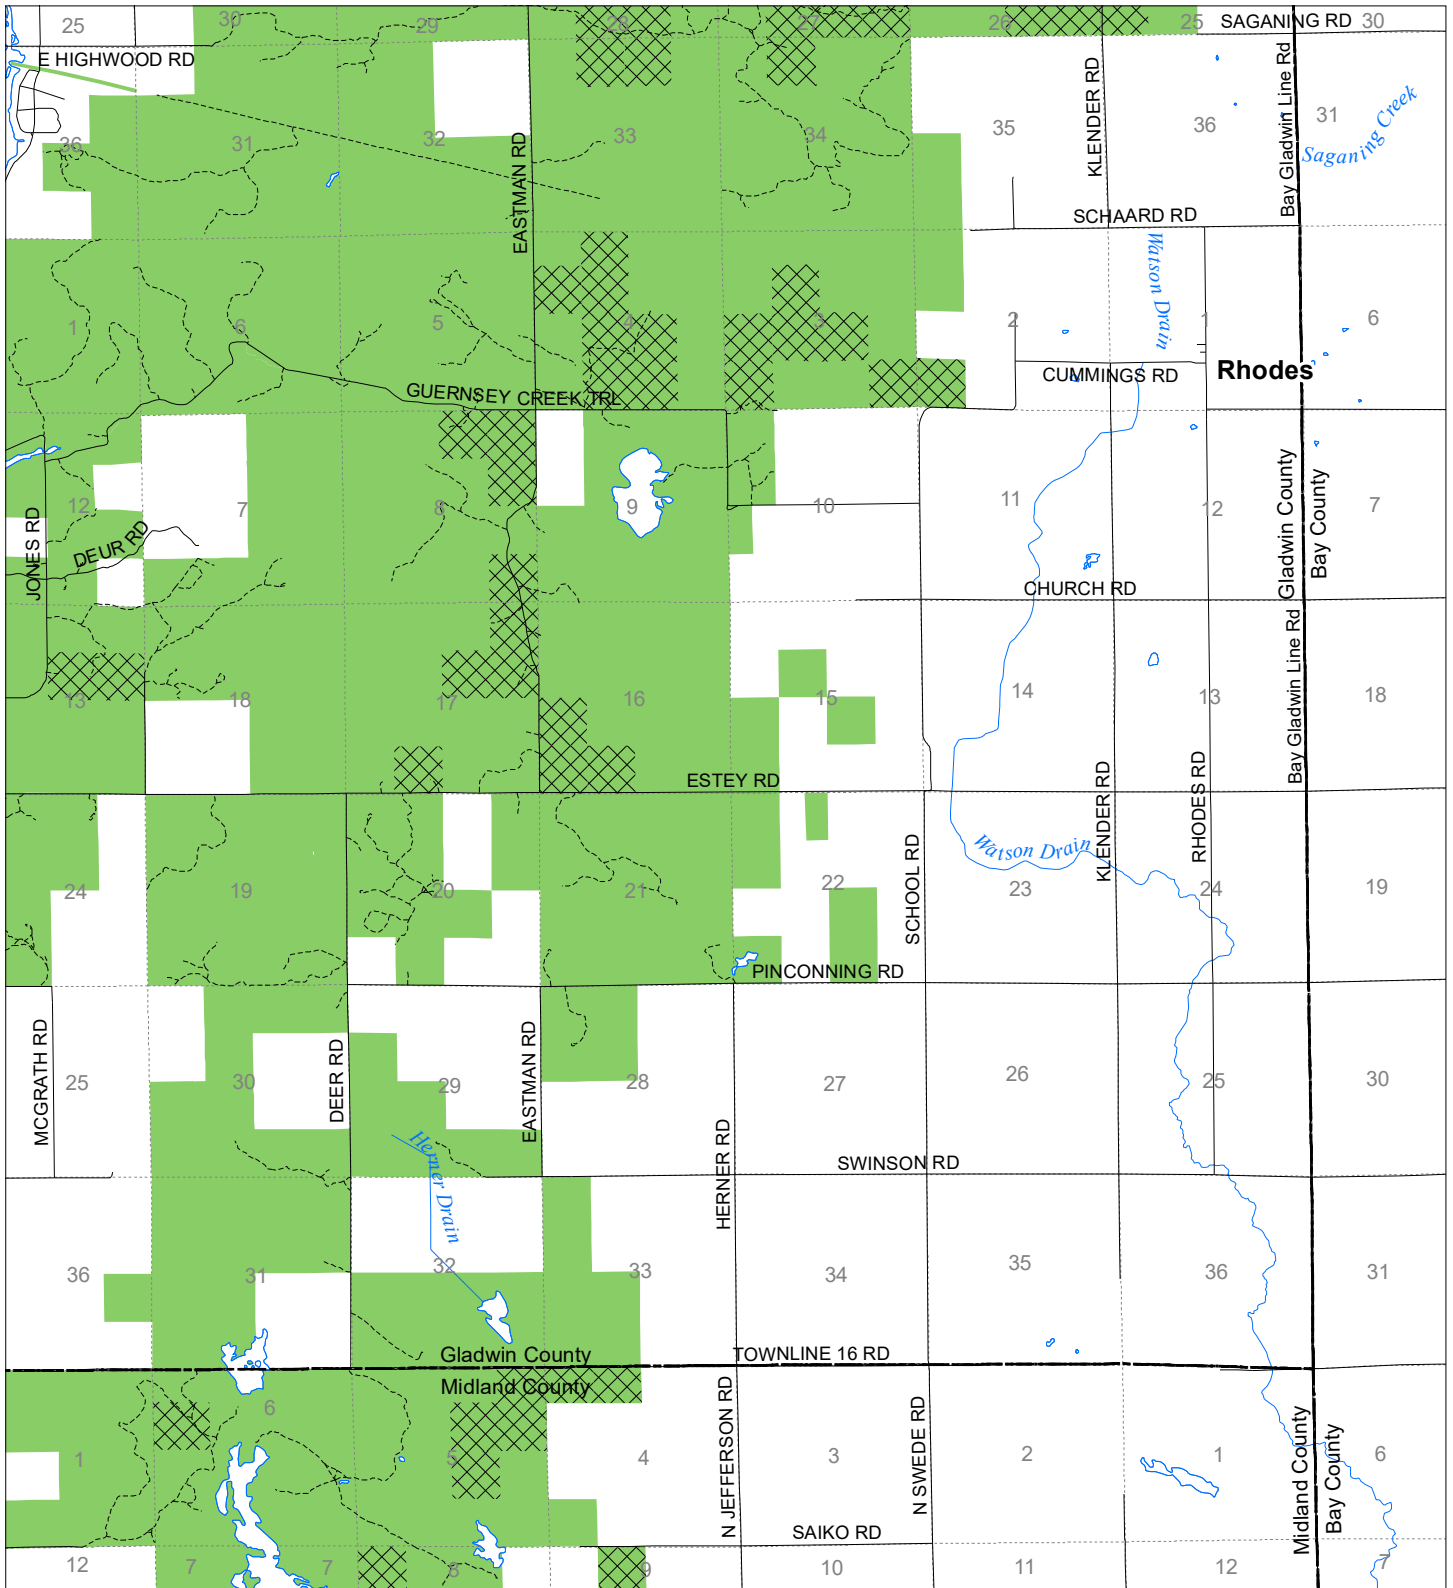

# Fuelwood Collection Gladwin County T17N,R02E

State land open to fuelwood collection  
 State land closed to fuelwood collection  
 Effective: March 1, 2021

N  
 0 Miles 1  
 0.5  
 02/02/2021