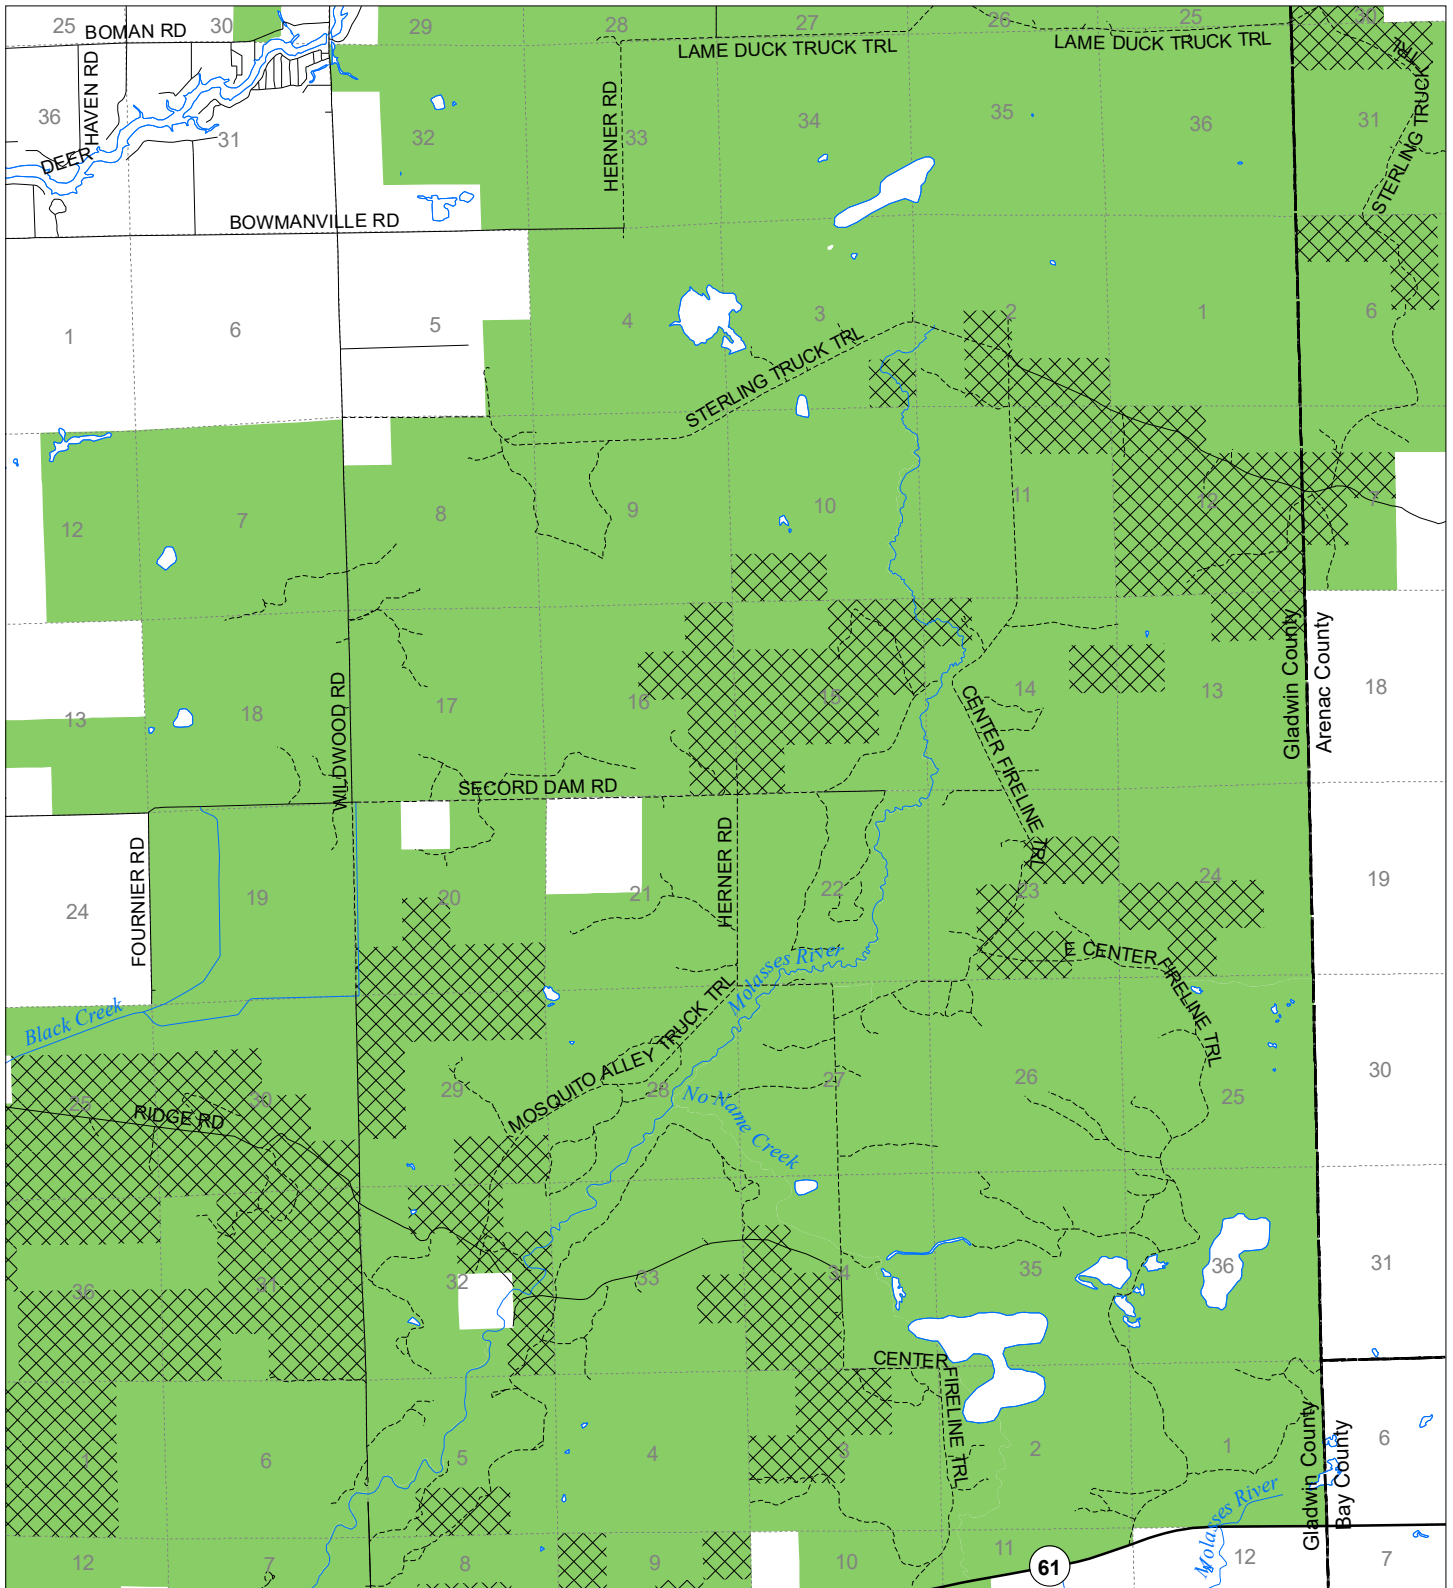

# Fuelwood Collection Gladwin County T19N,R02E

State land open to fuelwood collection  
 State land closed to fuelwood collection  
 Effective: March 1, 2021

N  
 Miles  
 0 0.5 1  
 02/02/2021