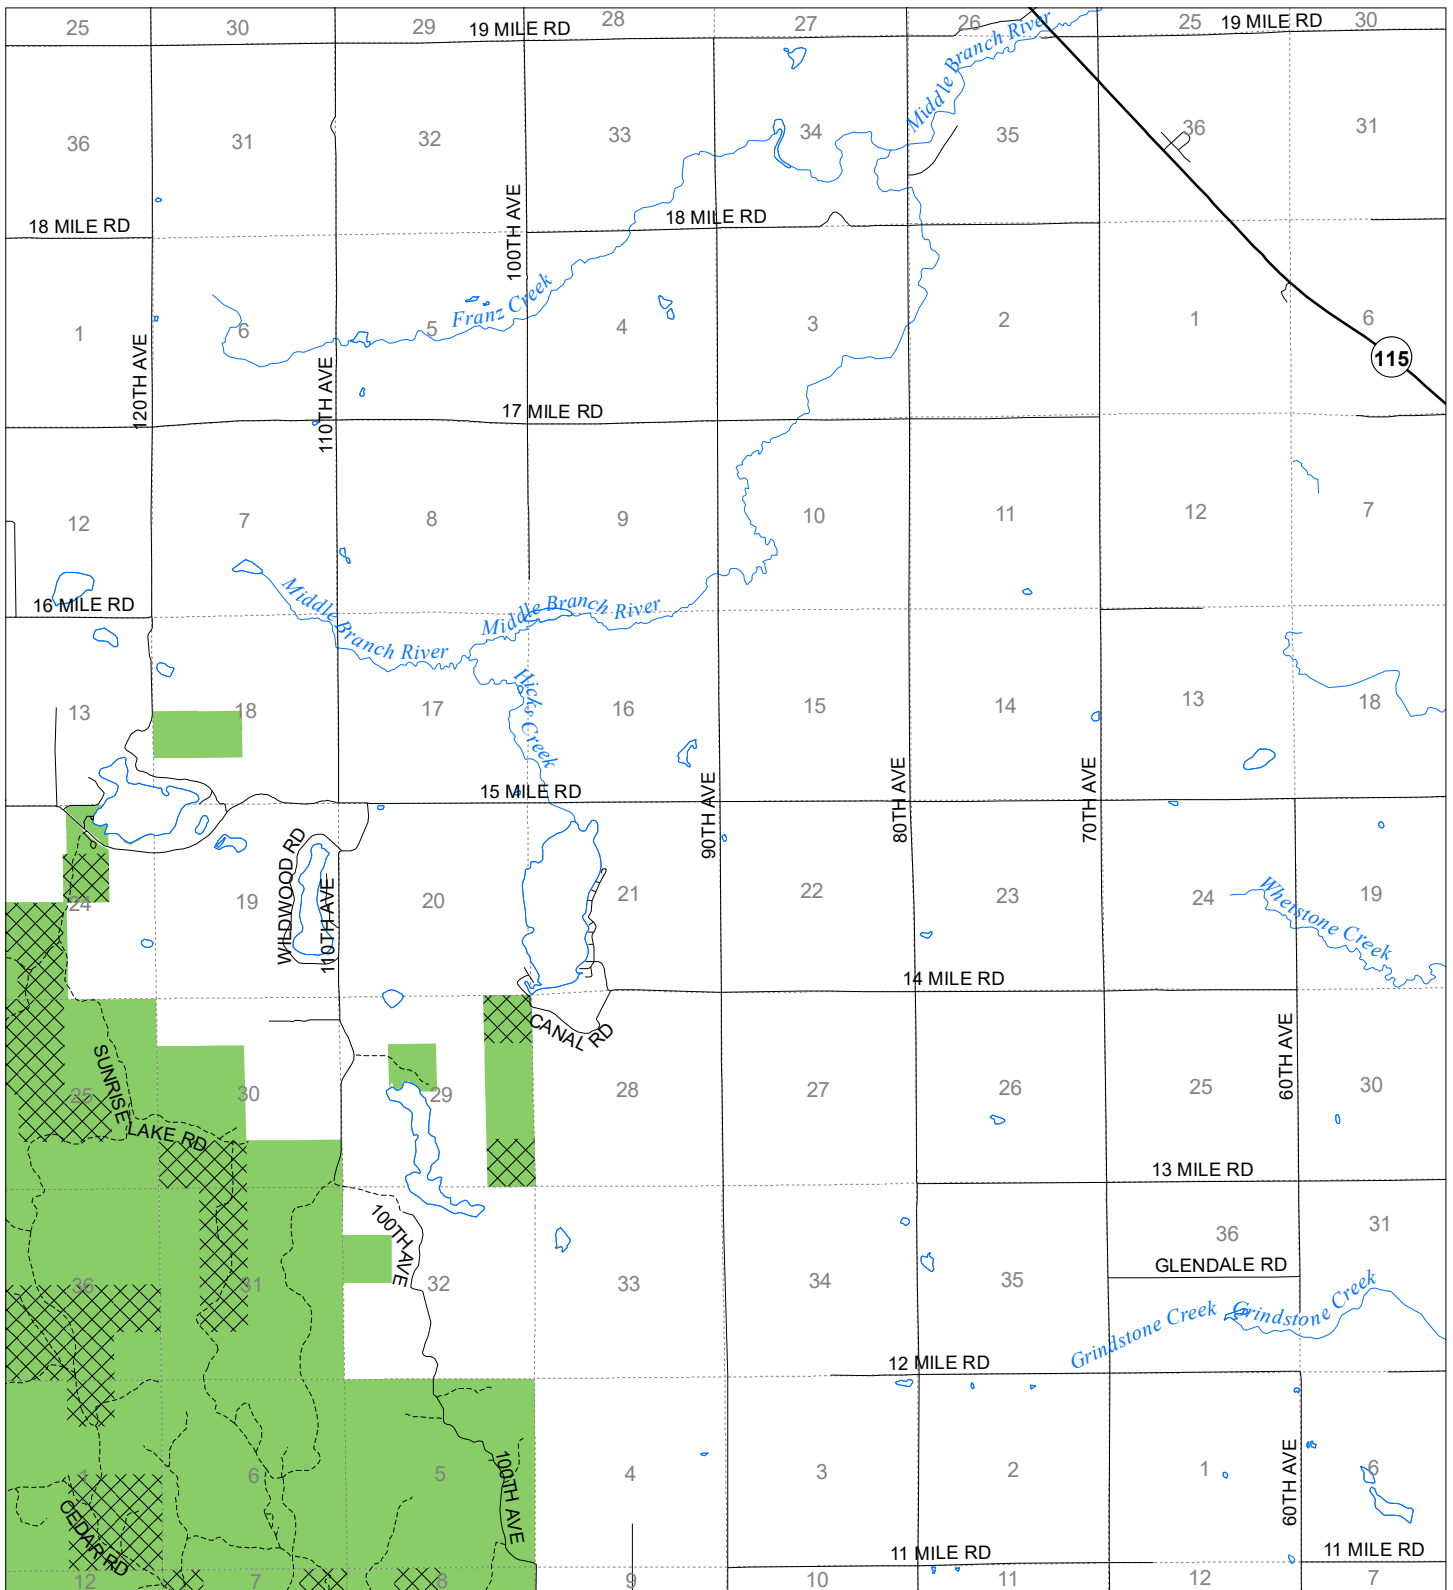

Fuelwood Collection Osceola County T19N,R08W

- State land open to fuelwood collection
- State land closed to fuelwood collection

Effective: March 1, 2021

02/02/2021