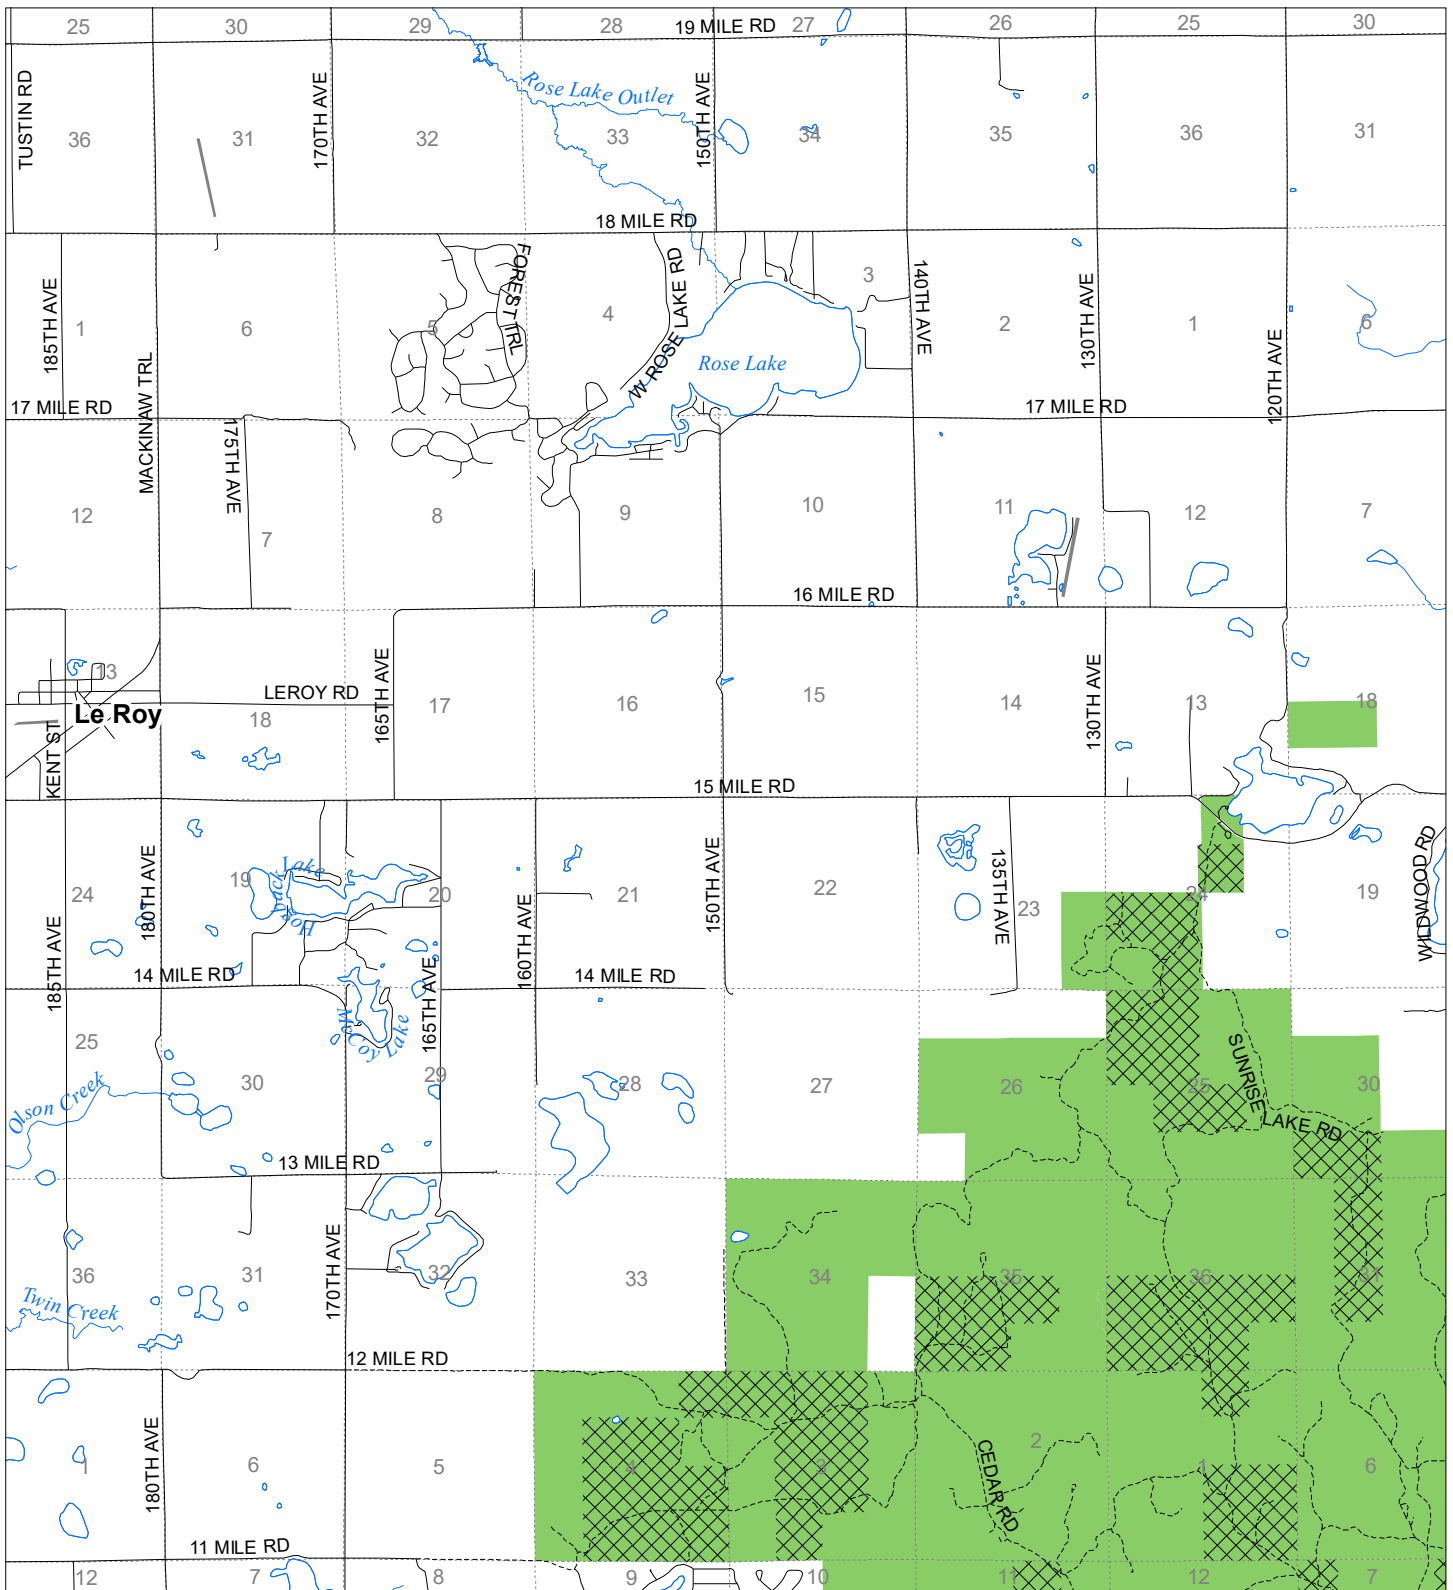

# Fuelwood Collection Osceola County T19N,R09W

State land open to fuelwood collection  
 State land closed to fuelwood collection  
 Effective: March 1, 2021

N  
 Miles  
 0      0.5      1

02/02/2021