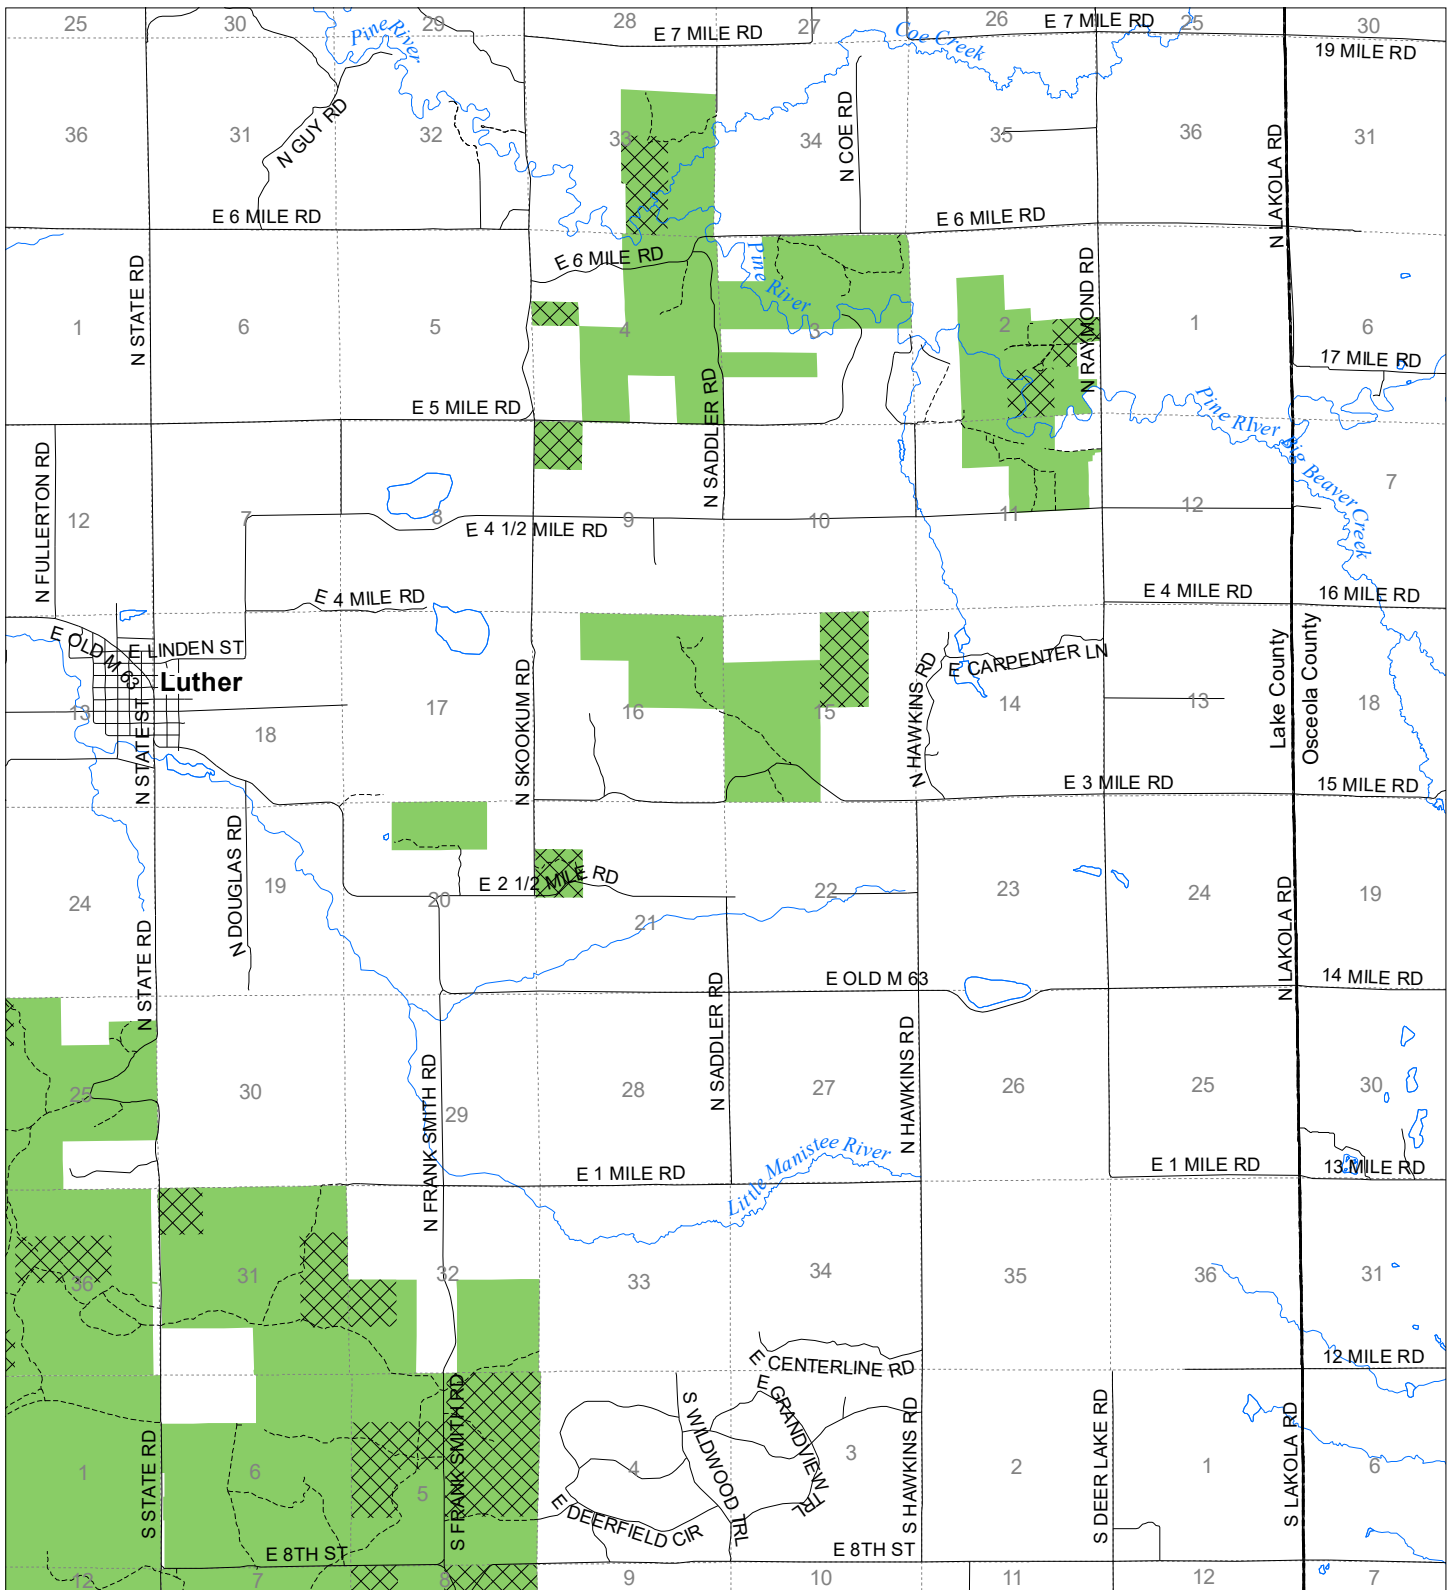

Fuelwood Collection Lake County T19N,R11W

- State land open to fuelwood collection
- State land closed to fuelwood collection

Effective: March 1, 2021

N

Miles
0 0.5 1

02/02/2021