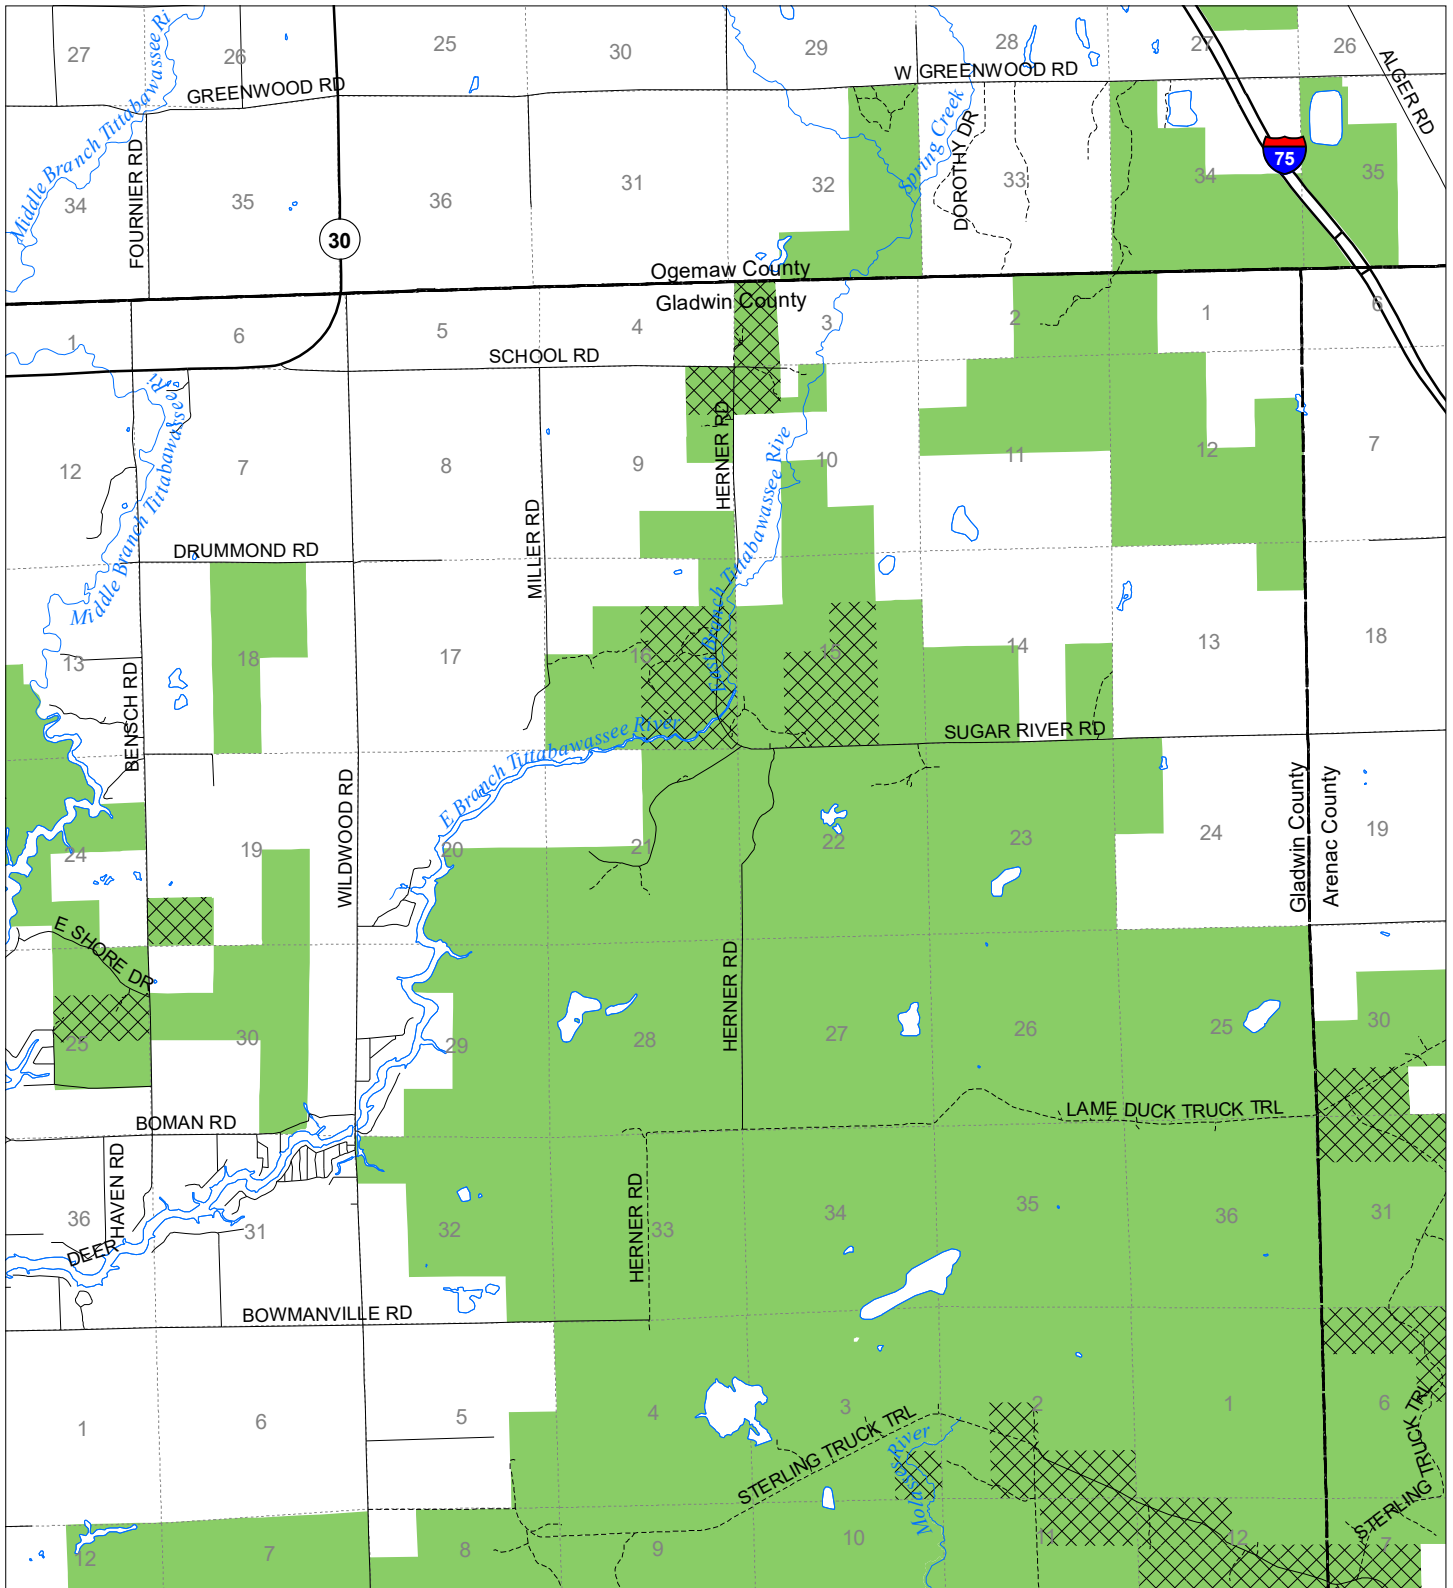

Fuelwood Collection Gladwin County T20N,R02E

State land open to fuelwood collection
 State land closed to fuelwood collection
 Effective: March 1, 2021

N
 Miles
 0 0.5 1
 02/02/2021