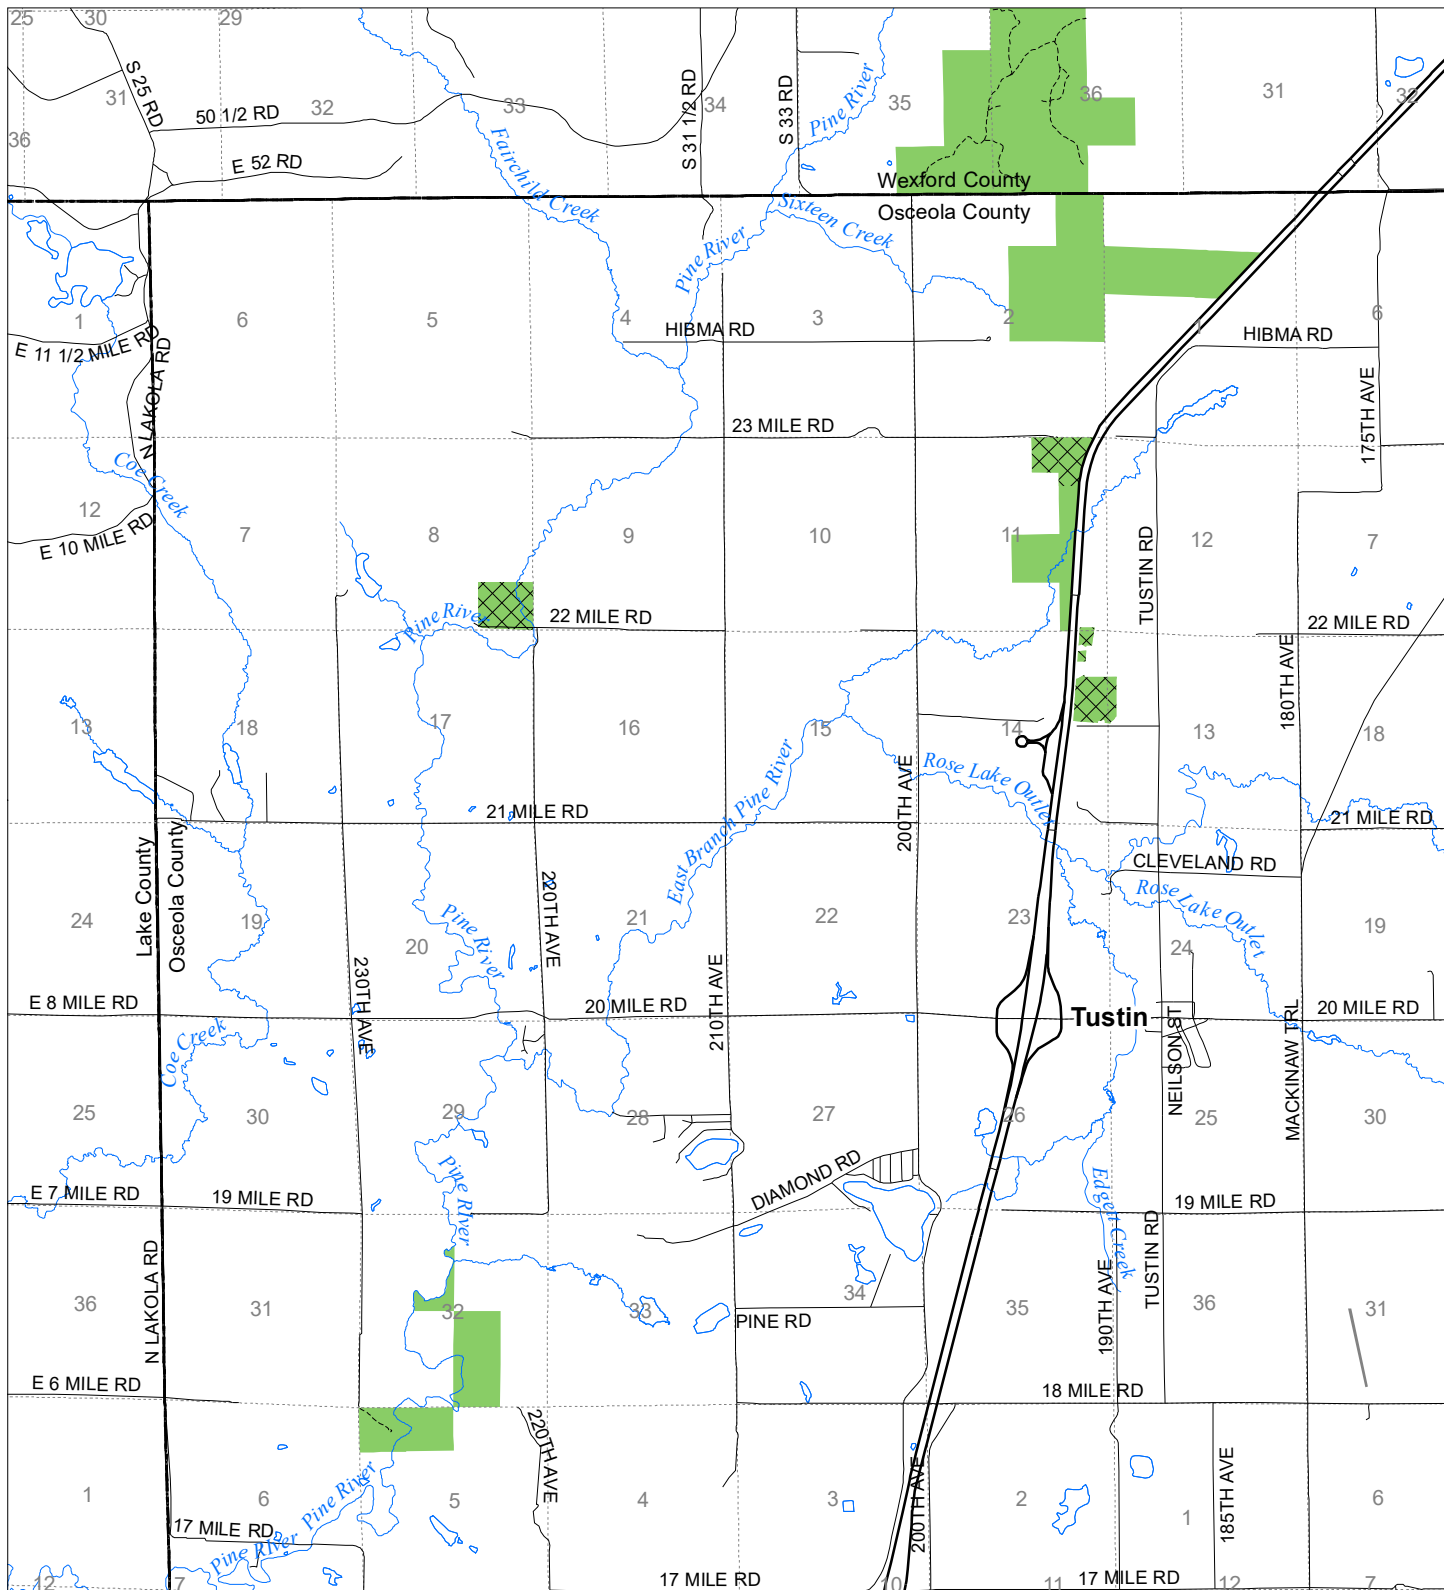

Fuelwood Collection Osceola County T20N,R10W

- State land open to fuelwood collection
- State land closed to fuelwood collection

Effective: March 1, 2021