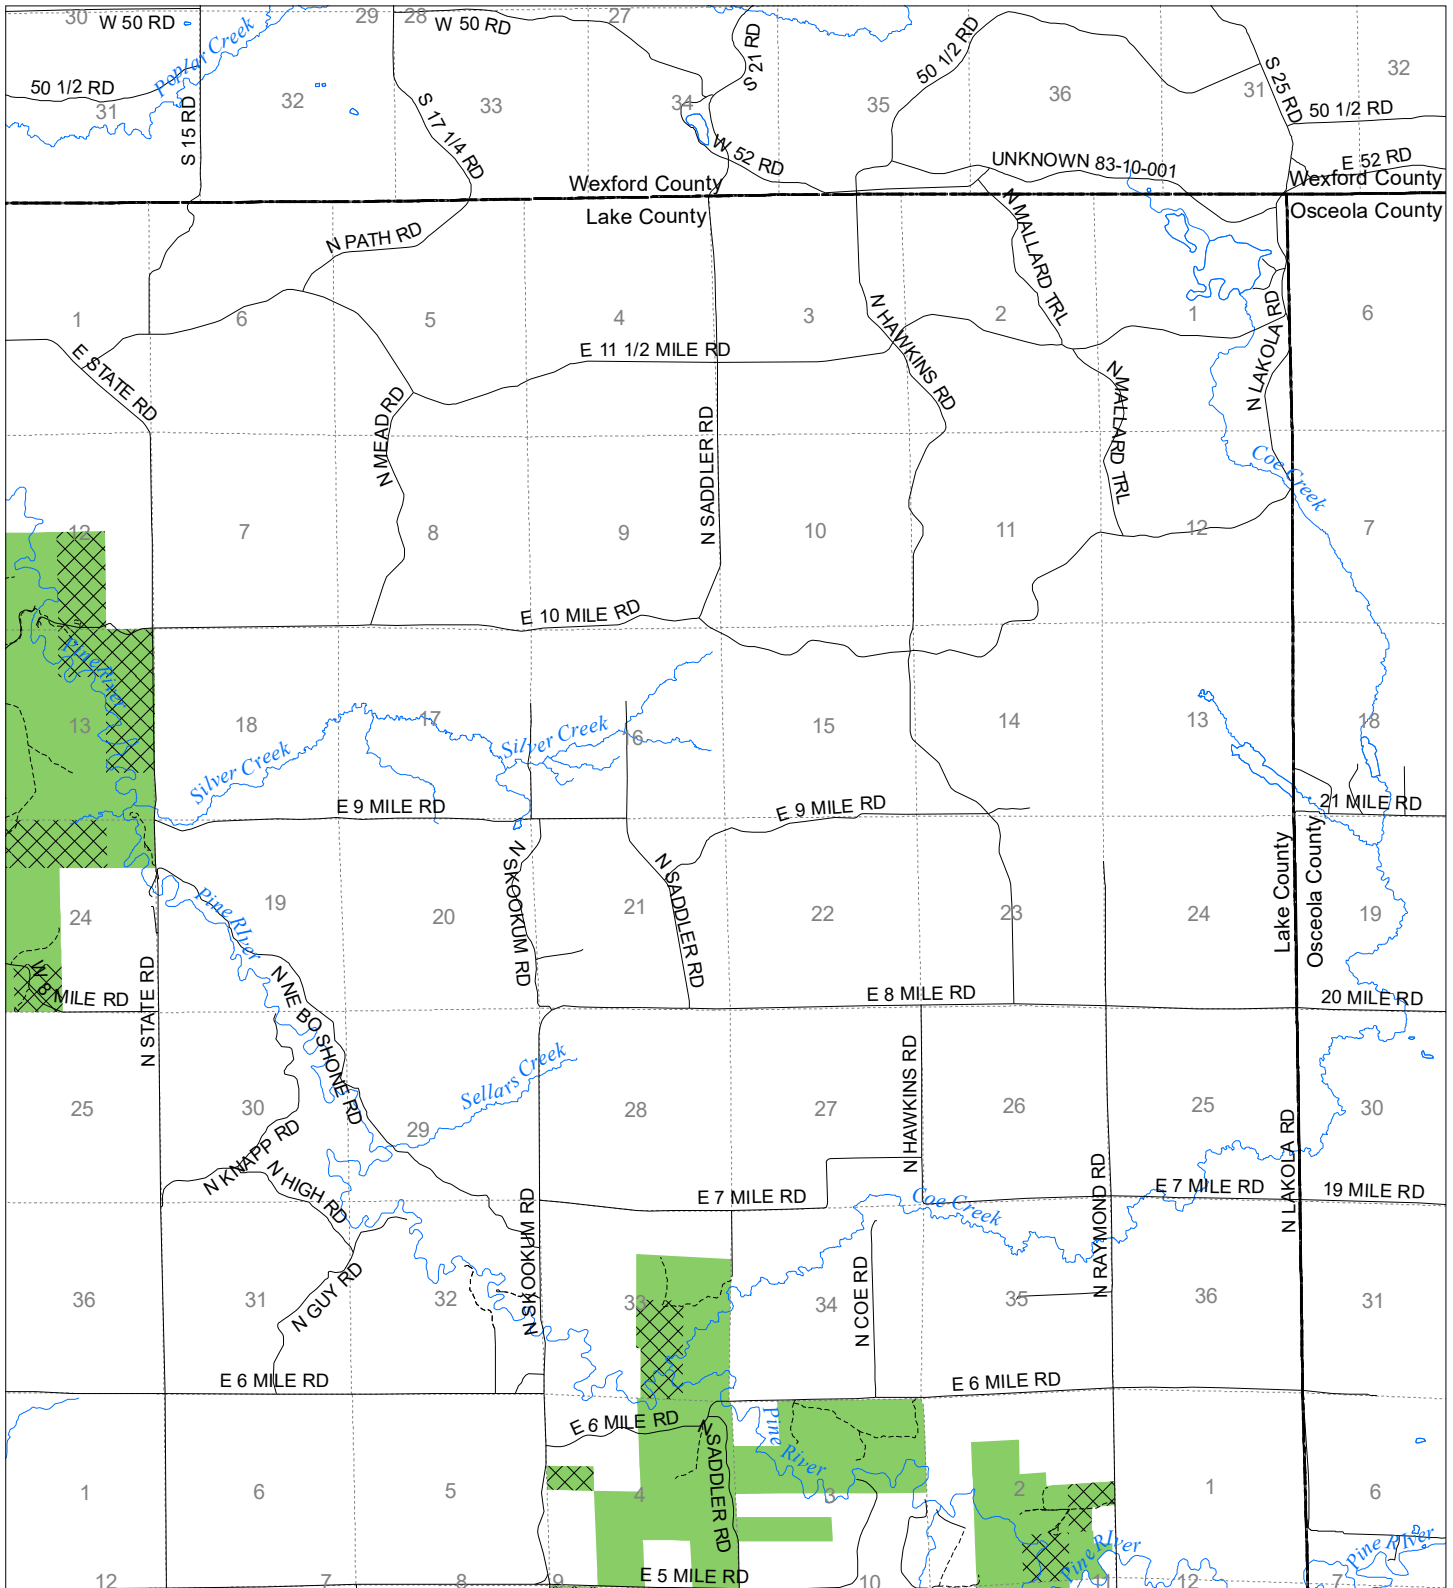

Fuelwood Collection Lake County T20N,R11W

State land open to fuelwood collection
 State land closed to fuelwood collection
 Effective: March 1, 2021

N
 Miles
 0 0.5 1

02/02/2021