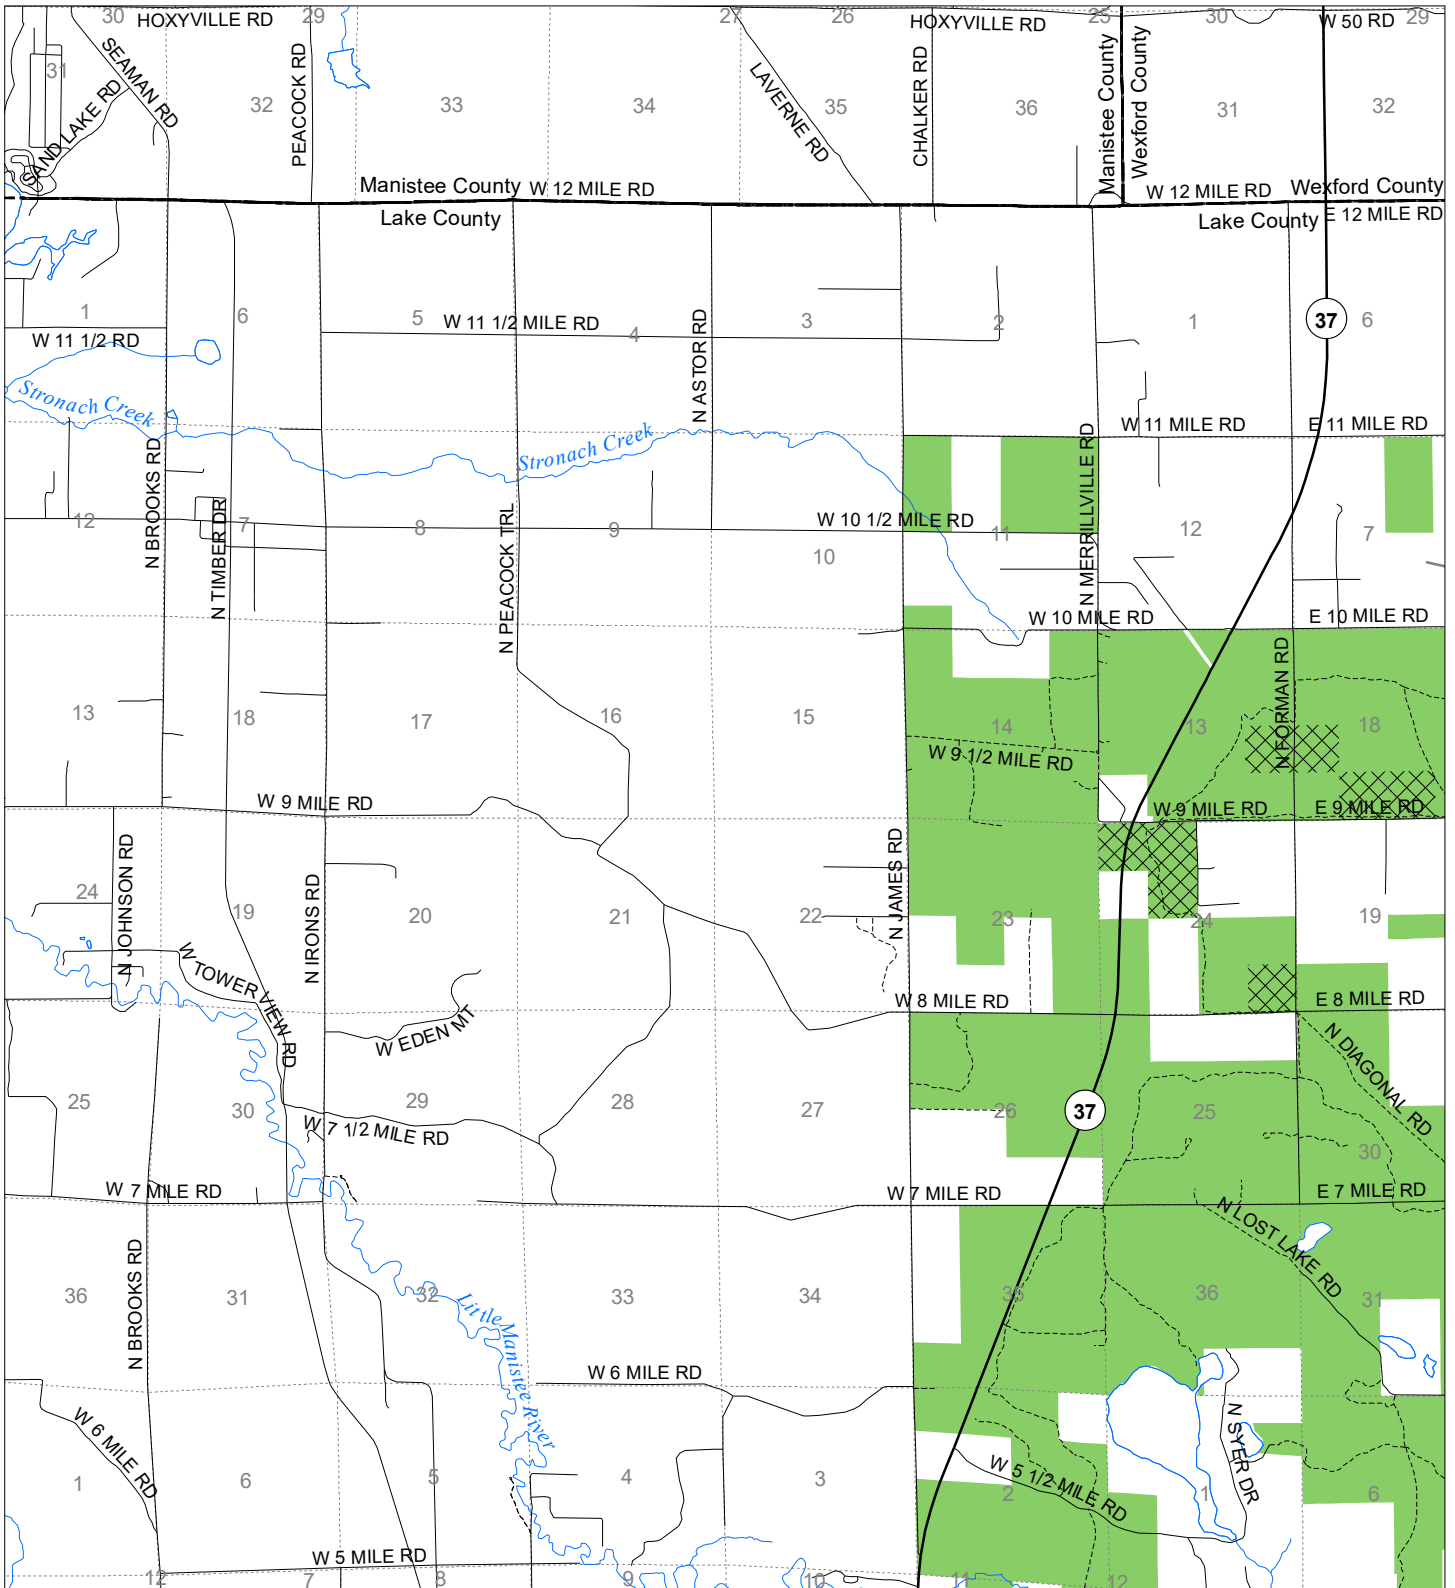

Fuelwood Collection Lake County T20N,R13W

- State land open to fuelwood collection
- State land closed to fuelwood collection

Effective: March 1, 2021